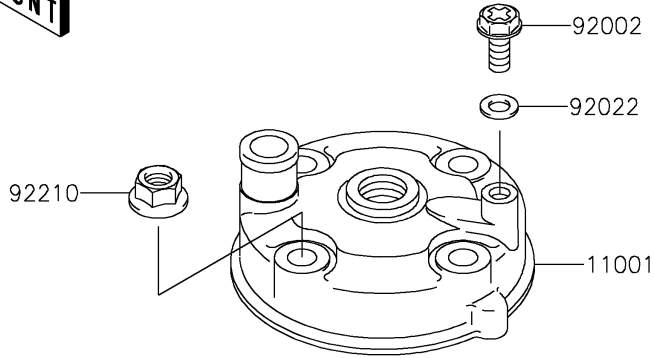

2021 KX™ 65 PARTS DIAGRAM

Cylinder Head/Cylinder

E1110

2021 KX™ 65 PARTS LIST

Cylinder Head/Cylinder

ITEM NAME	PART NUMBER	QUANTITY
HEAD-CYLINDER (Ref # 11001)	11001-1516	1
GASKET-HEAD (Ref # 11004)	11004-1346	1
CYLINDER-ENGINE (Ref # 11005)	11005-1973	1
GASKET,CYLINDER BASE,T=0.37 (Ref # 11060)	11060-1921	1
VALVE-ASSY-REED (Ref # 12021)	12021-1015	1
VALVE-REED,T=0.42 (Ref # 12022)	12022-1013	2
VALVE-REED,T=0.37,CARBON (Ref # 12022A)	12022-1087	2
BOLT,6X10 (Ref # 92002)	92002-1222	1
STUD,8X30 (Ref # 92004)	92004-1069	4
SCREW,REED VALVE (Ref # 92009)	92009-1014	4
WASHER,6.2X11X1 (Ref # 92022)	92022-304	1
NUT,8MM (Ref # 92210)	92210-0076	8
ROLLER,4X8 (Ref # 610)	610A0408	2