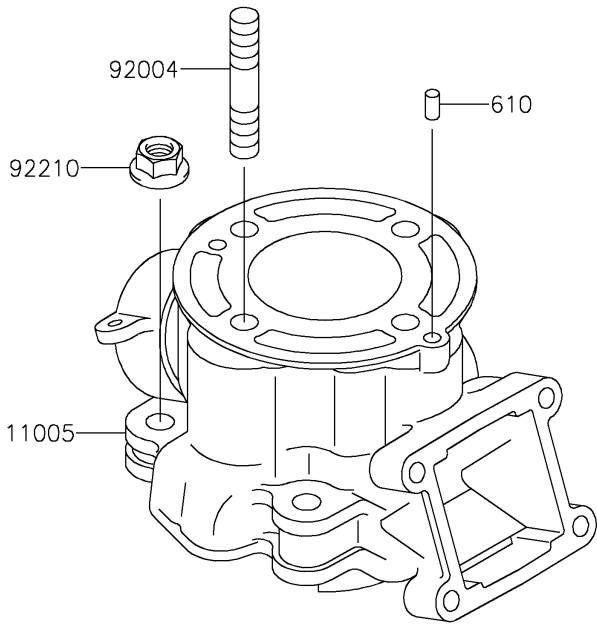

2021 KX™ 65 PARTS DIAGRAM

Cylinder Head/Cylinder

E1110

2021 KX™ 65 PARTS LIST

Cylinder Head/Cylinder

ITEM NAME	PART NUMBER	QUANTITY
HEAD-CYLINDER (Ref # 11001)	11001-1516	1
GASKET-HEAD (Ref # 11004)	11004-1346	1
CYLINDER-ENGINE (Ref # 11005)	11005-1973	1
GASKET,CYLINDER BASE,T=0.37 (Ref # 11060)	11060-1921	1
VALVE-ASSY-REED (Ref # 12021)	12021-1015	1
VALVE-REED,T=0.42 (Ref # 12022)	12022-1013	2
VALVE-REED,T=0.37,CARBON (Ref # 12022A)	12022-1087	2
BOLT,6X10 (Ref # 92002)	92002-1222	1
STUD,8X30 (Ref # 92004)	92004-1069	4
SCREW,REED VALVE (Ref # 92009)	92009-1014	4
WASHER,6.2X11X1 (Ref # 92022)	92022-304	1
NUT,8MM (Ref # 92210)	92210-0076	8
ROLLER,4X8 (Ref # 610)	610A0408	2