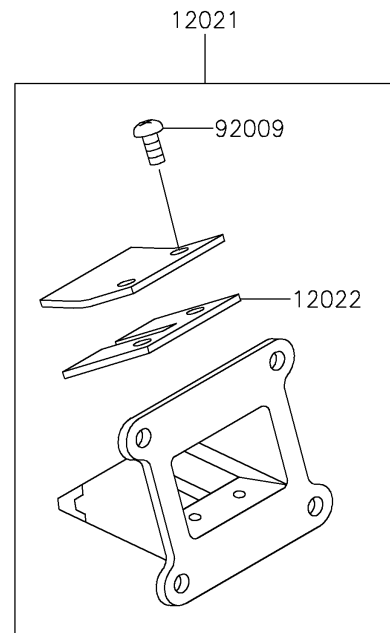

2021 KX™ 65 PARTS DIAGRAM

Cylinder Head/Cylinder

E1110

2021 KX™ 65 PARTS LIST

Cylinder Head/Cylinder

ITEM NAME	PART NUMBER	QUANTITY
HEAD-CYLINDER (Ref # 11001)	11001-1516	1
GASKET-HEAD (Ref # 11004)	11004-1346	1
CYLINDER-ENGINE (Ref # 11005)	11005-1973	1
GASKET,CYLINDER BASE,T=0.37 (Ref # 11060)	11060-1921	1
VALVE-ASSY-REED (Ref # 12021)	12021-1015	1
VALVE-REED,T=0.42 (Ref # 12022)	12022-1013	2
VALVE-REED,T=0.37,CARBON (Ref # 12022A)	12022-1087	2
BOLT,6X10 (Ref # 92002)	92002-1222	1
STUD,8X30 (Ref # 92004)	92004-1069	4
SCREW,REED VALVE (Ref # 92009)	92009-1014	4
WASHER,6.2X11X1 (Ref # 92022)	92022-304	1
NUT,8MM (Ref # 92210)	92210-0076	8
ROLLER,4X8 (Ref # 610)	610A0408	2