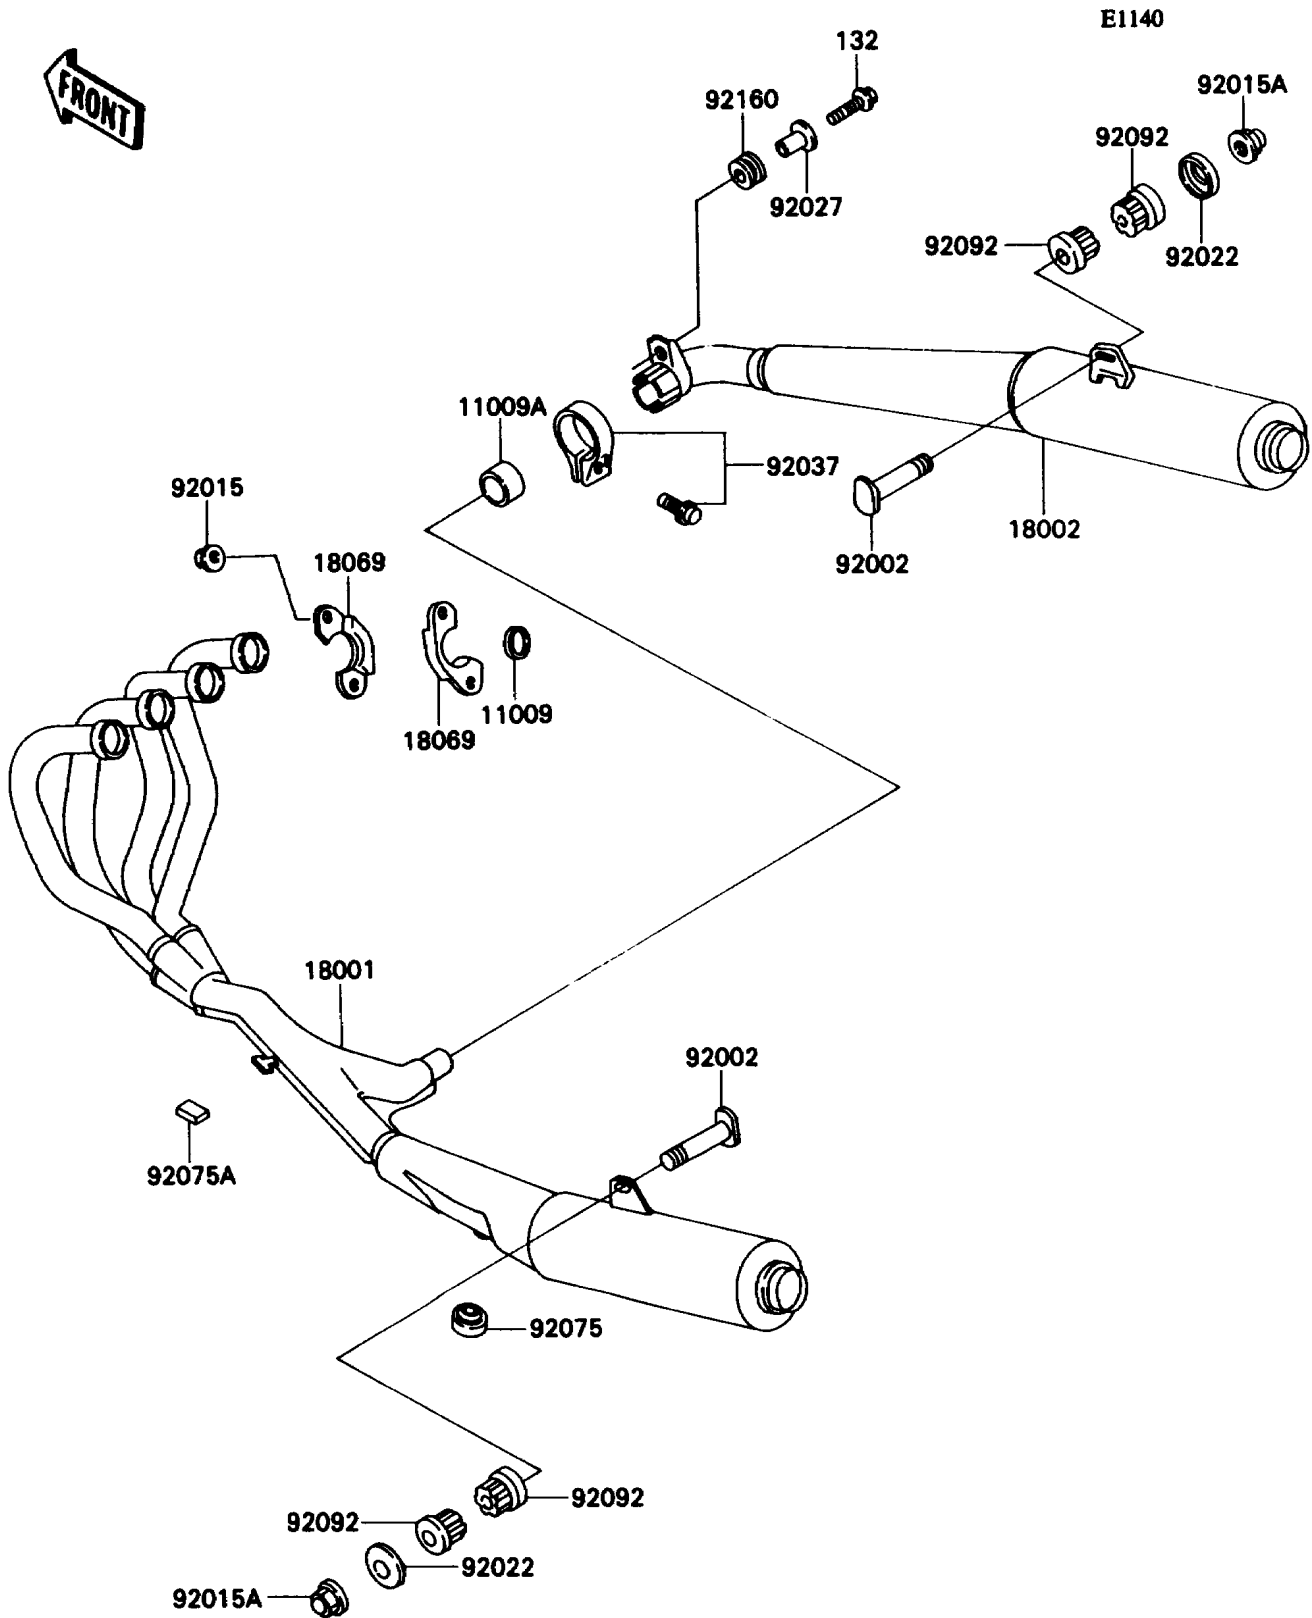

1992 Ninja® ZX™-11 PARTS DIAGRAM

Muffler

1992 Ninja® ZX™-11 PARTS LIST

Muffler

ITEM NAME	PART NUMBER	QUANTITY
GASKET,EXHAUST PIPE HOLDER (Ref # 11009)	11009-1840	1
GASKET,MUFFLER CONNECTING (Ref # 11009A)	11009-1888	1
MUFFLER,LH (Ref # 18001)	18001-1784	1
BODY-COMP-MUFFLER,RH (Ref # 18002)	18002-1940	1
HOLDER-EXHAUST PIPE (Ref # 18069)	18069-1054	1
BOLT,10X55 (Ref # 92002)	92002-1939	1
NUT,LOCK,8MM (Ref # 92015)	92015-1380	1
NUT,CAP,10MM (Ref # 92015A)	92015-1749	1
WASHER,CUP TYPE,BLACK (Ref # 92022)	92022-1355	1
COLLAR,L=14 (Ref # 92027)	92027-1134	1
CLAMP,POWER CHAMBER (Ref # 92037)	92037-1537	1
DAMPER (Ref # 92075)	92075-015	1
DAMPER (Ref # 92075A)	92075-1446	1
BUSHING-RUBBER,MUFFLER (Ref # 92092)	92092-1013	1
DAMPER (Ref # 92160)	92160-1007	1
BOLT-FLANGED-SMALL (Ref # 132)	132G0835	1