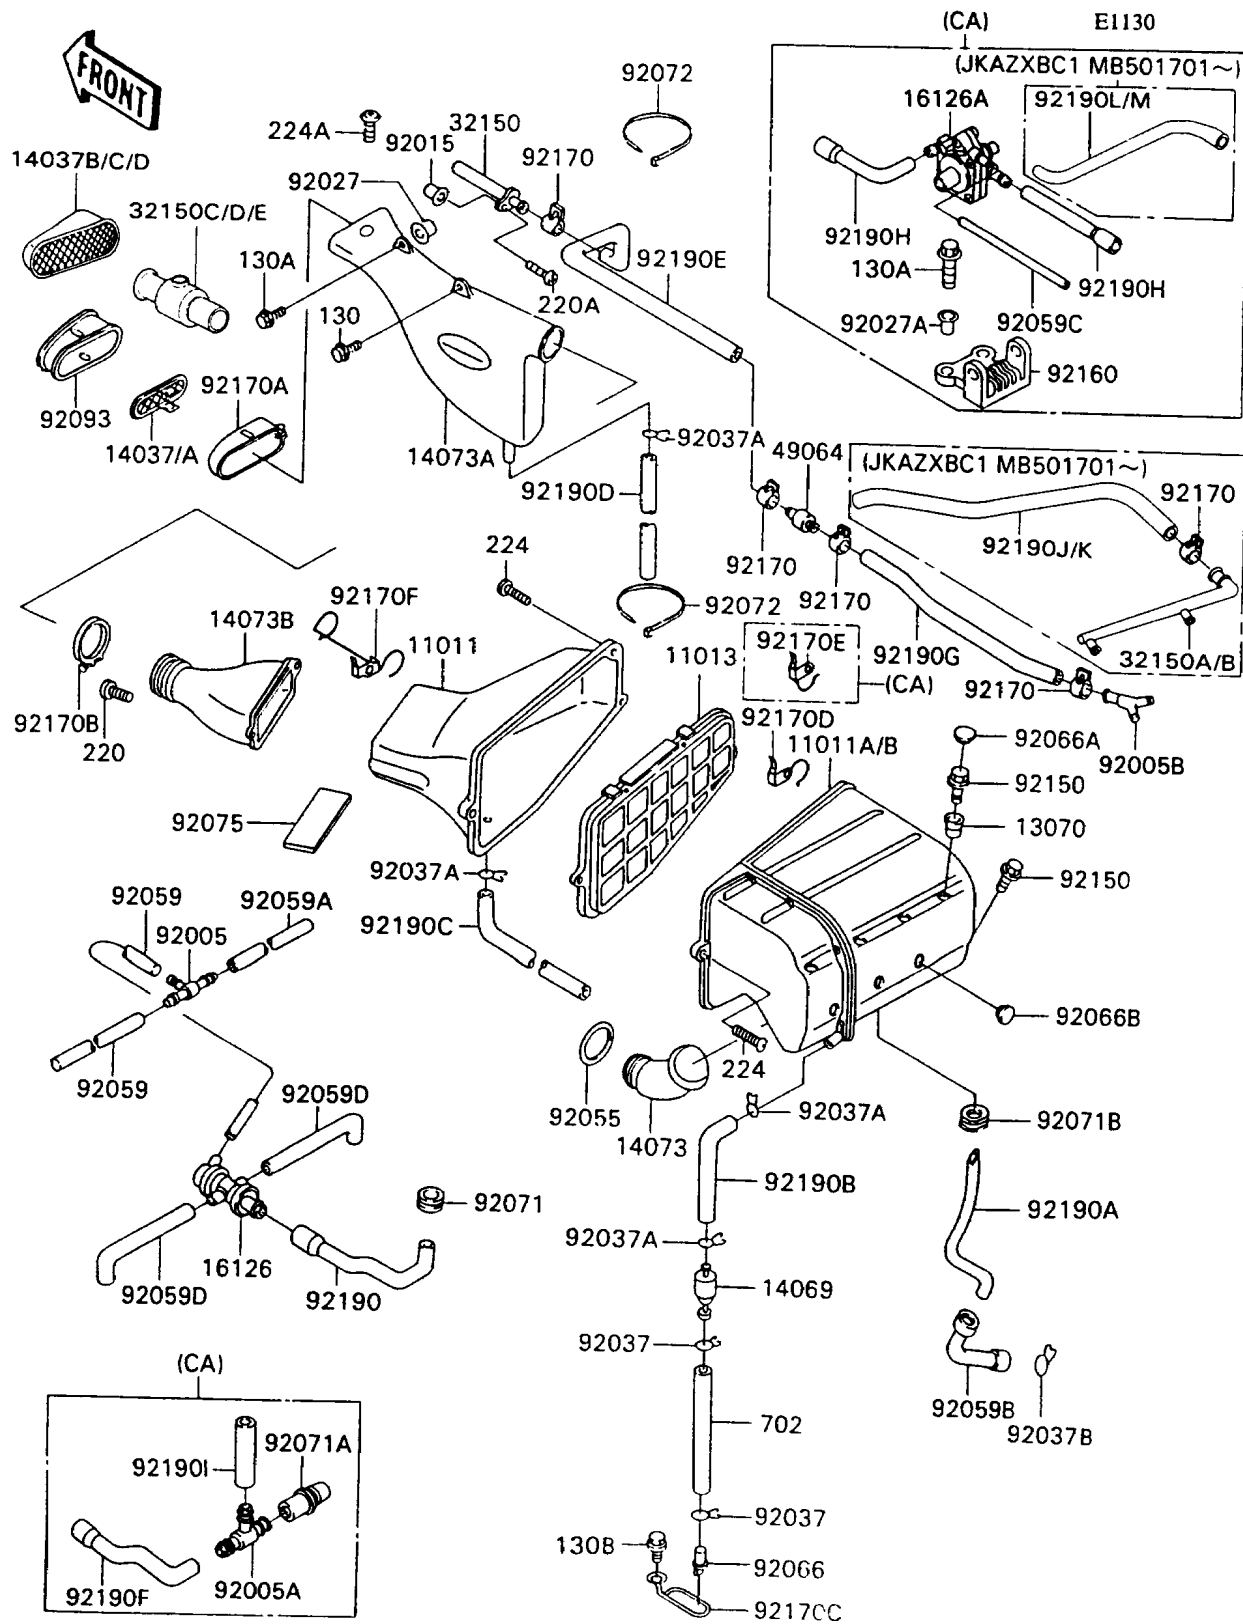

1992 Ninja® ZX™-11 PARTS DIAGRAM

Air Filter(4/4)

1992 Ninja® ZX™-11 PARTS LIST

Air Filter(4/4)

ITEM NAME	PART NUMBER	QUANTITY
CASE-AIR FILTER,DIRT SIDE (Ref # 11011)	11011-1318	1
CASE-AIR FILTER,CLEAN SIDE (Ref # 11011A)	11011-1325	1
CASE-AIR FILTER,CLEAN SIDE (Ref # 11011B)	11011-1326	1
ELEMENT-AIR FILTER (Ref # 11013)	11013-1188	1
GUIDE,AIR FILTER (Ref # 13070)	13070-1230	1
SCREEN,AIR DUCT (Ref # 14037B)	14037-1144	1
BREATHER (Ref # 14069)	14069-1051	1
DUCT,CARBURETOR (Ref # 14073)	14073-1419	1
DUCT,AIR INTAKE (Ref # 14073A)	14073-1420	1
DUCT,AIR FILTER (Ref # 14073B)	14073-1421	1
VALVE,AIR SWITCH (Ref # 16126)	16126-1144	1
VALVE,CANISTER (Ref # 16126A)	16126-1241	1
PIPE (Ref # 32150)	32150-1568	1
PIPE (Ref # 32150A)	32150-1820	1
PIPE,AIR DUCT (Ref # 32150C)	32150-1890	1
FILTER-AIR (Ref # 49064)	49064-1055	1
FITTING,TUBE,T-TYPE (Ref # 92005)	92005-1017	1
FITTING,TUBE,T-TYPE (Ref # 92005A)	92005-1130	1
NUT,WELL,5MM (Ref # 92015)	92015-1640	1
COLLAR (Ref # 92027)	92027-1166	1
COLLAR (Ref # 92027A)	92027-1767	1
CLAMP,TUBE (Ref # 92037)	92037-147	1
CLAMP,TUBE (Ref # 92037A)	92037-1972	1
CLAMP,TUBE (Ref # 92037B)	92037-213	1
RING-O,67.7X3.1 (Ref # 92055)	92055-1434	1
TUBE,4X9X190 (Ref # 92059)	92059-1032	1
TUBE,FUEL,4X9X140 (Ref # 92059A)	92059-1230	1
TUBE (Ref # 92059B)	92059-1551	1
TUBE,4X9X260 (Ref # 92059C)	92059-1712	1