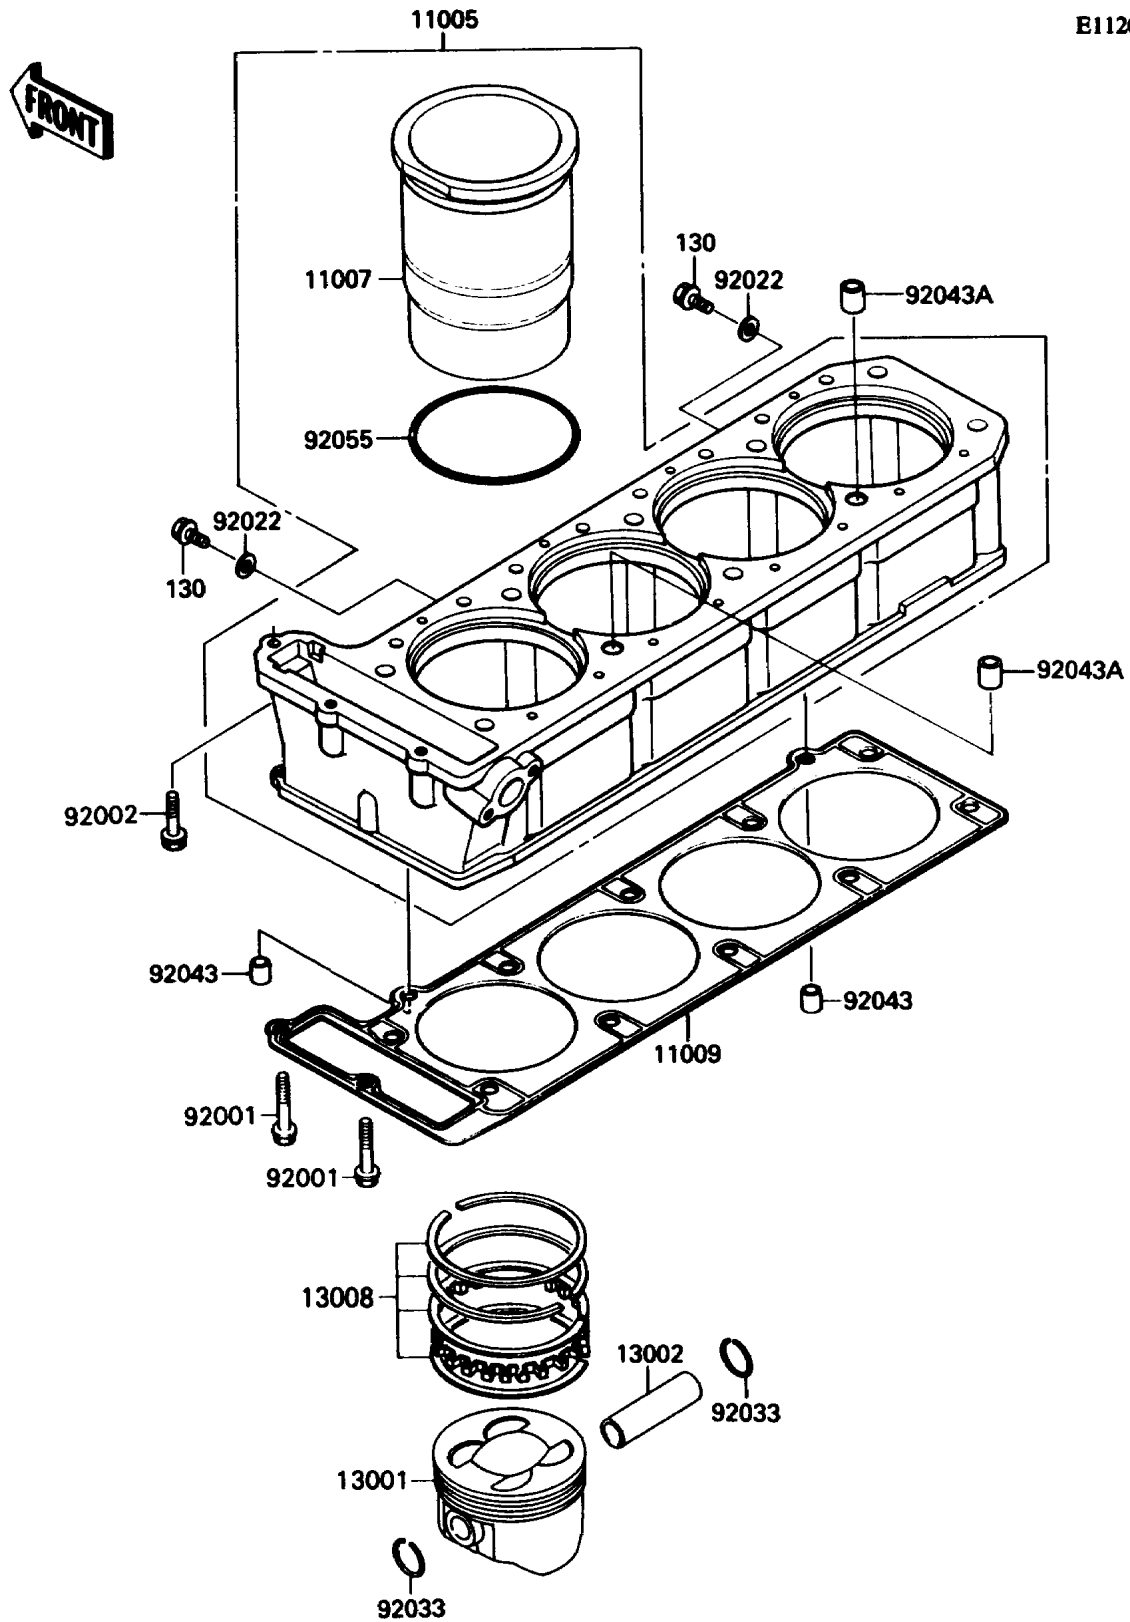

1992 Ninja® ZX™ -11 PARTS DIAGRAM

Cylinder/Piston

E1120

1992 Ninja® ZX™ -11 PARTS LIST

Cylinder/Piston

ITEM NAME	PART NUMBER	QUANTITY
CYLINDER-ENGINE (Ref # 11005)	11005-1615	1
LINER-CYLINDER (Ref # 11007)	11007-1114	4
GASKET,CYLINDER BASE (Ref # 11009)	11009-1847	1
PISTON-ENGINE,STD (Ref # 13001)	13001-1342	4
PIN-PISTON (Ref # 13002)	13002-1058	4
RING-SET-PISTON,STD (Ref # 13008)	13008-1127	4
BOLT,6X38 (Ref # 92001)	92001-1899	2
BOLT,6X30 (Ref # 92002)	92002-1138	1
WASHER,6.2X11X1 (Ref # 92022)	92022-304	2
RING-SNAP,20.5X1.2 (Ref # 92033)	92033-1099	8
PIN,8.2X10X14 (Ref # 92043)	92043-1264	2
PIN,11.5X14X14 (Ref # 92043A)	92043-1279	2
RING-O,82.6X2.4 (Ref # 92055)	92055-1465	4
BOLT-FLANGED,6X10,BLACK (Ref # 130)	130C0610	2