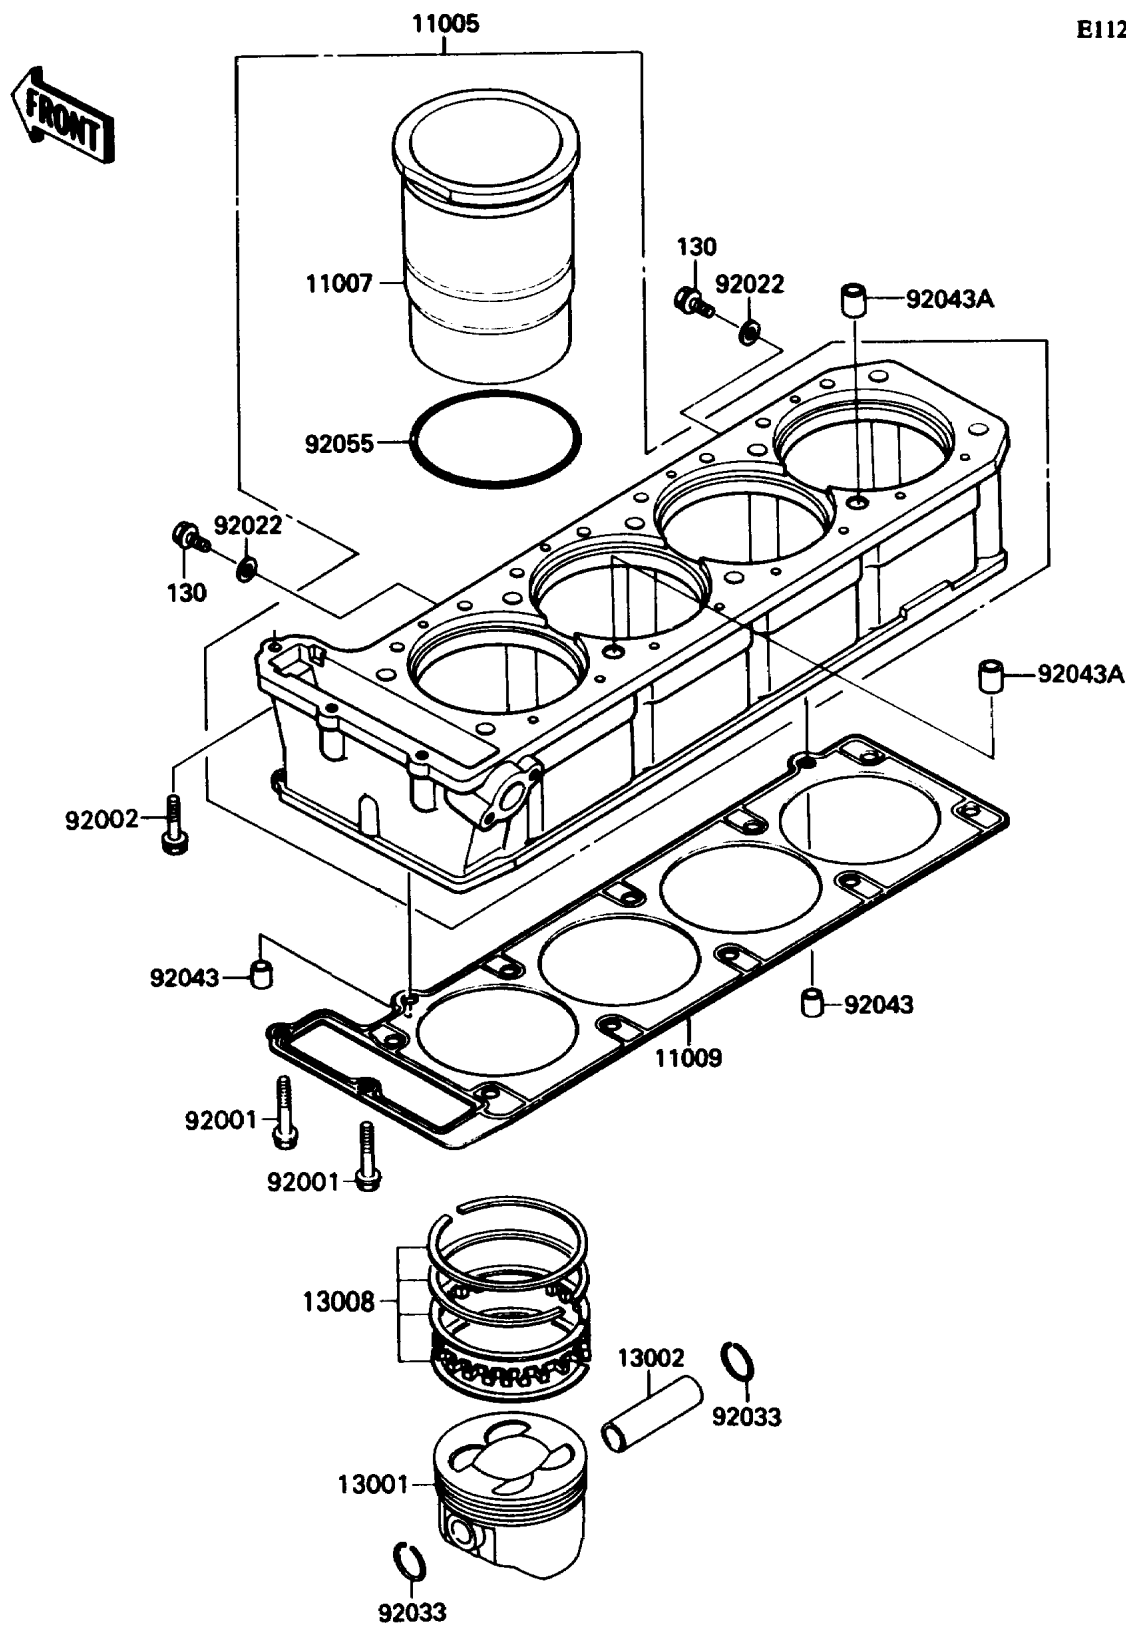

## 1992 Ninja® ZX™-11 PARTS DIAGRAM

Cylinder/Piston

E1120

## 1992 Ninja® ZX™-11 PARTS LIST

Cylinder/Piston

ITEM NAME	PART NUMBER	QUANTITY
CYLINDER-ENGINE (Ref # 11005)	11005-1615	1
LINER-CYLINDER (Ref # 11007)	11007-1114	1
GASKET,CYLINDER BASE (Ref # 11009)	11009-1847	1
PISTON-ENGINE,STD (Ref # 13001)	13001-1342	1
PIN-PISTON (Ref # 13002)	13002-1058	1
RING-SET-PISTON,STD (Ref # 13008)	13008-1127	1
BOLT,6X38 (Ref # 92001)	92001-1899	1
BOLT,6X30 (Ref # 92002)	92002-1138	1
WASHER,6.2X11X1 (Ref # 92022)	92022-304	1
RING-SNAP,20.5X1.2 (Ref # 92033)	92033-1099	1
PIN,8.2X10X14 (Ref # 92043)	92043-1264	1
PIN,11.5X14X14 (Ref # 92043A)	92043-1279	1
RING-O,82.6X2.4 (Ref # 92055)	92055-1465	1
BOLT-FLANGED,6X10,BLACK (Ref # 130)	130C0610	1