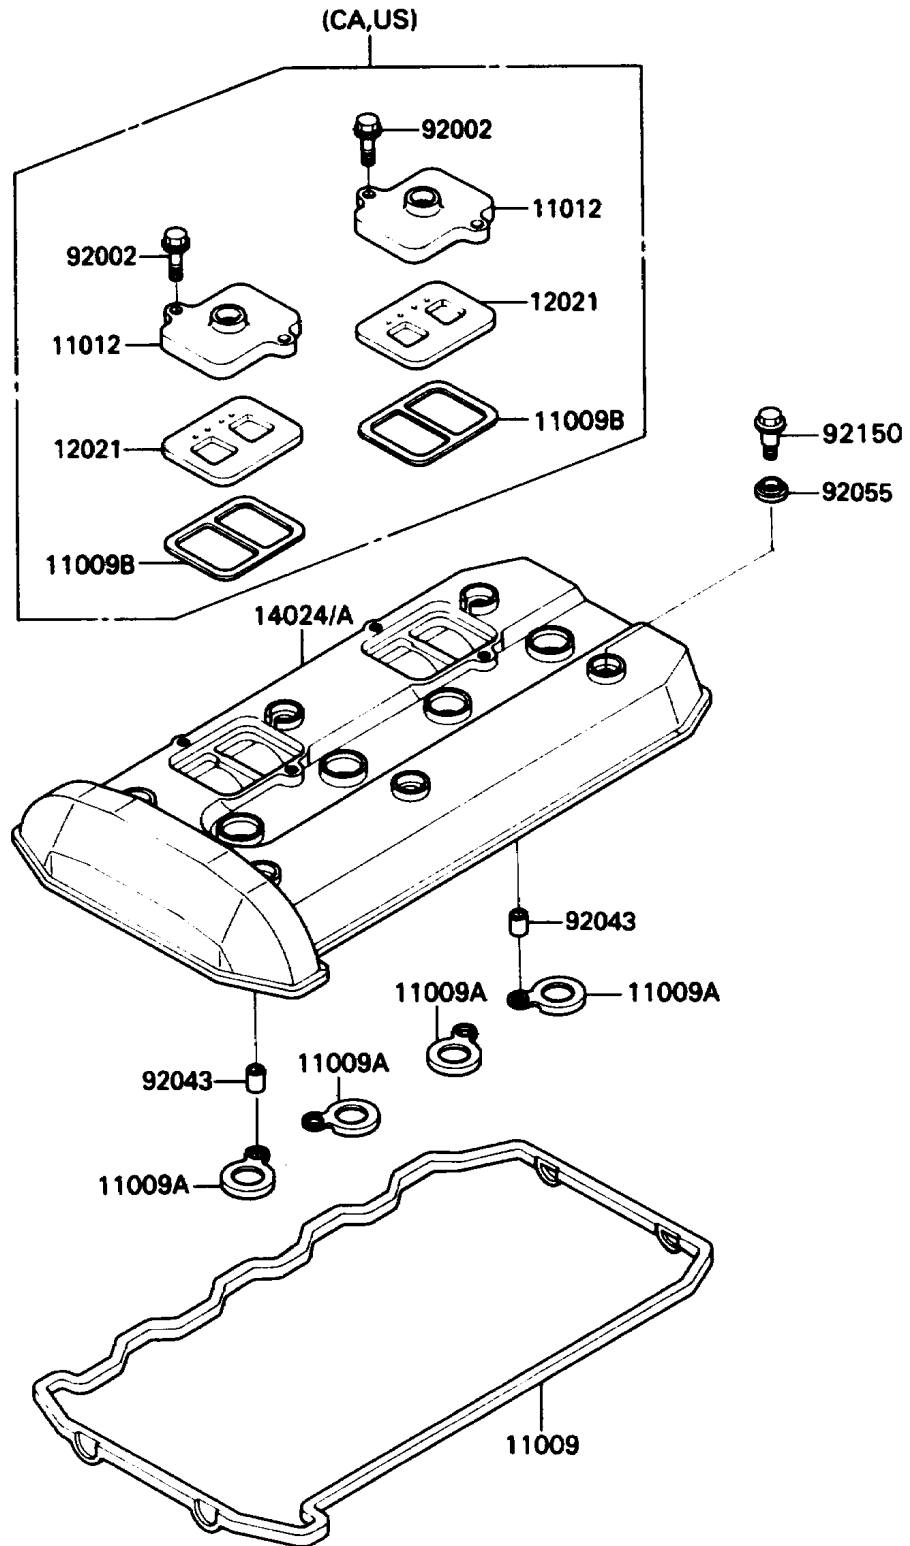

1992 Ninja® ZX™-11 PARTS DIAGRAM

Cylinder Head Cover

E1112

1992 Ninja® ZX™-11 PARTS LIST

Cylinder Head Cover

ITEM NAME	PART NUMBER	QUANTITY
GASKET,HEAD COVER (Ref # 11009)	11009-1724	1
GASKET,SPARK PLUG (Ref # 11009A)	11009-1725	1
GASKET,REED VALVE (Ref # 11009B)	11009-1857	1
CAP,REED VALVE (Ref # 11012)	11012-1532	1
VALVE-ASSY-REED (Ref # 12021)	12021-1053	1
COVER,HEAD (Ref # 14024)	14024-1628	1
COVER,HEAD (Ref # 14024A)	14024-1645	1
BOLT,6X22 (Ref # 92002)	92002-1068	1
PIN,8.2X10X14 (Ref # 92043)	92043-1264	1
RING-O,HEAD COVER BOLT (Ref # 92055)	92055-1352	1
BOLT,HEAD COVER (Ref # 92150)	92150-1447	1