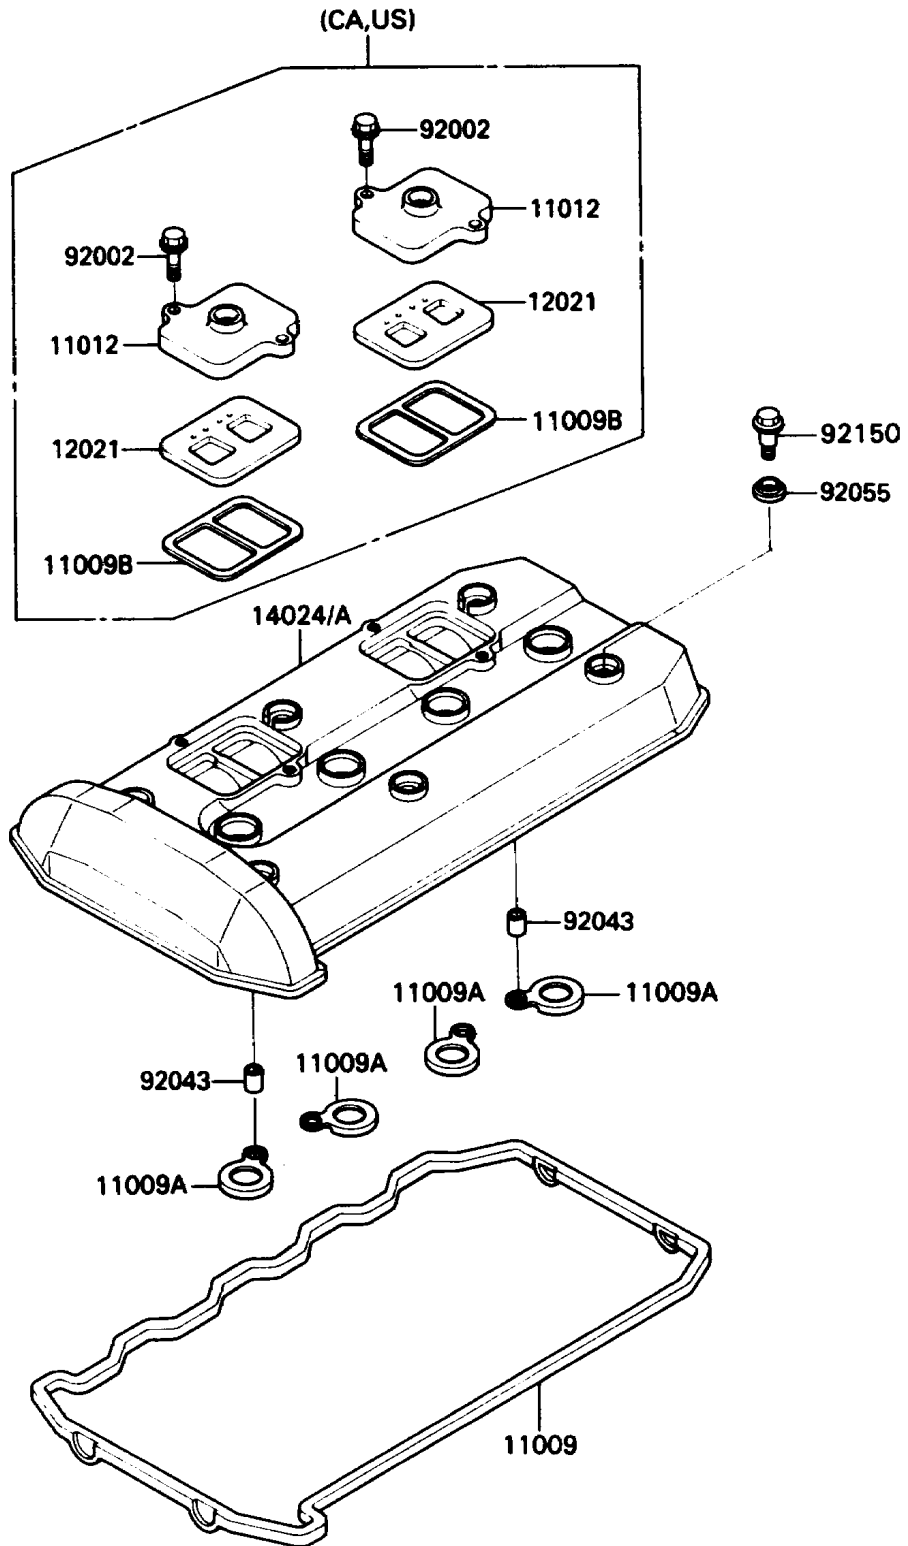

1992 Ninja® ZX™ -11 PARTS DIAGRAM

Cylinder Head Cover

E1112

1992 Ninja® ZX™-11 PARTS LIST

Cylinder Head Cover

ITEM NAME	PART NUMBER	QUANTITY
GASKET,HEAD COVER (Ref # 11009)	11009-1724	1
GASKET,SPARK PLUG (Ref # 11009A)	11009-1725	4
GASKET,REED VALVE (Ref # 11009B)	11009-1857	2
CAP,REED VALVE (Ref # 11012)	11012-1532	2
VALVE-ASSY-REED (Ref # 12021)	12021-1053	2
COVER,HEAD (Ref # 14024)	14024-1628	1
COVER,HEAD (Ref # 14024A)	14024-1645	1
BOLT,6X22 (Ref # 92002)	92002-1068	4
PIN,8.2X10X14 (Ref # 92043)	92043-1264	4
RING-O,HEAD COVER BOLT (Ref # 92055)	92055-1352	6
BOLT,HEAD COVER (Ref # 92150)	92150-1447	6