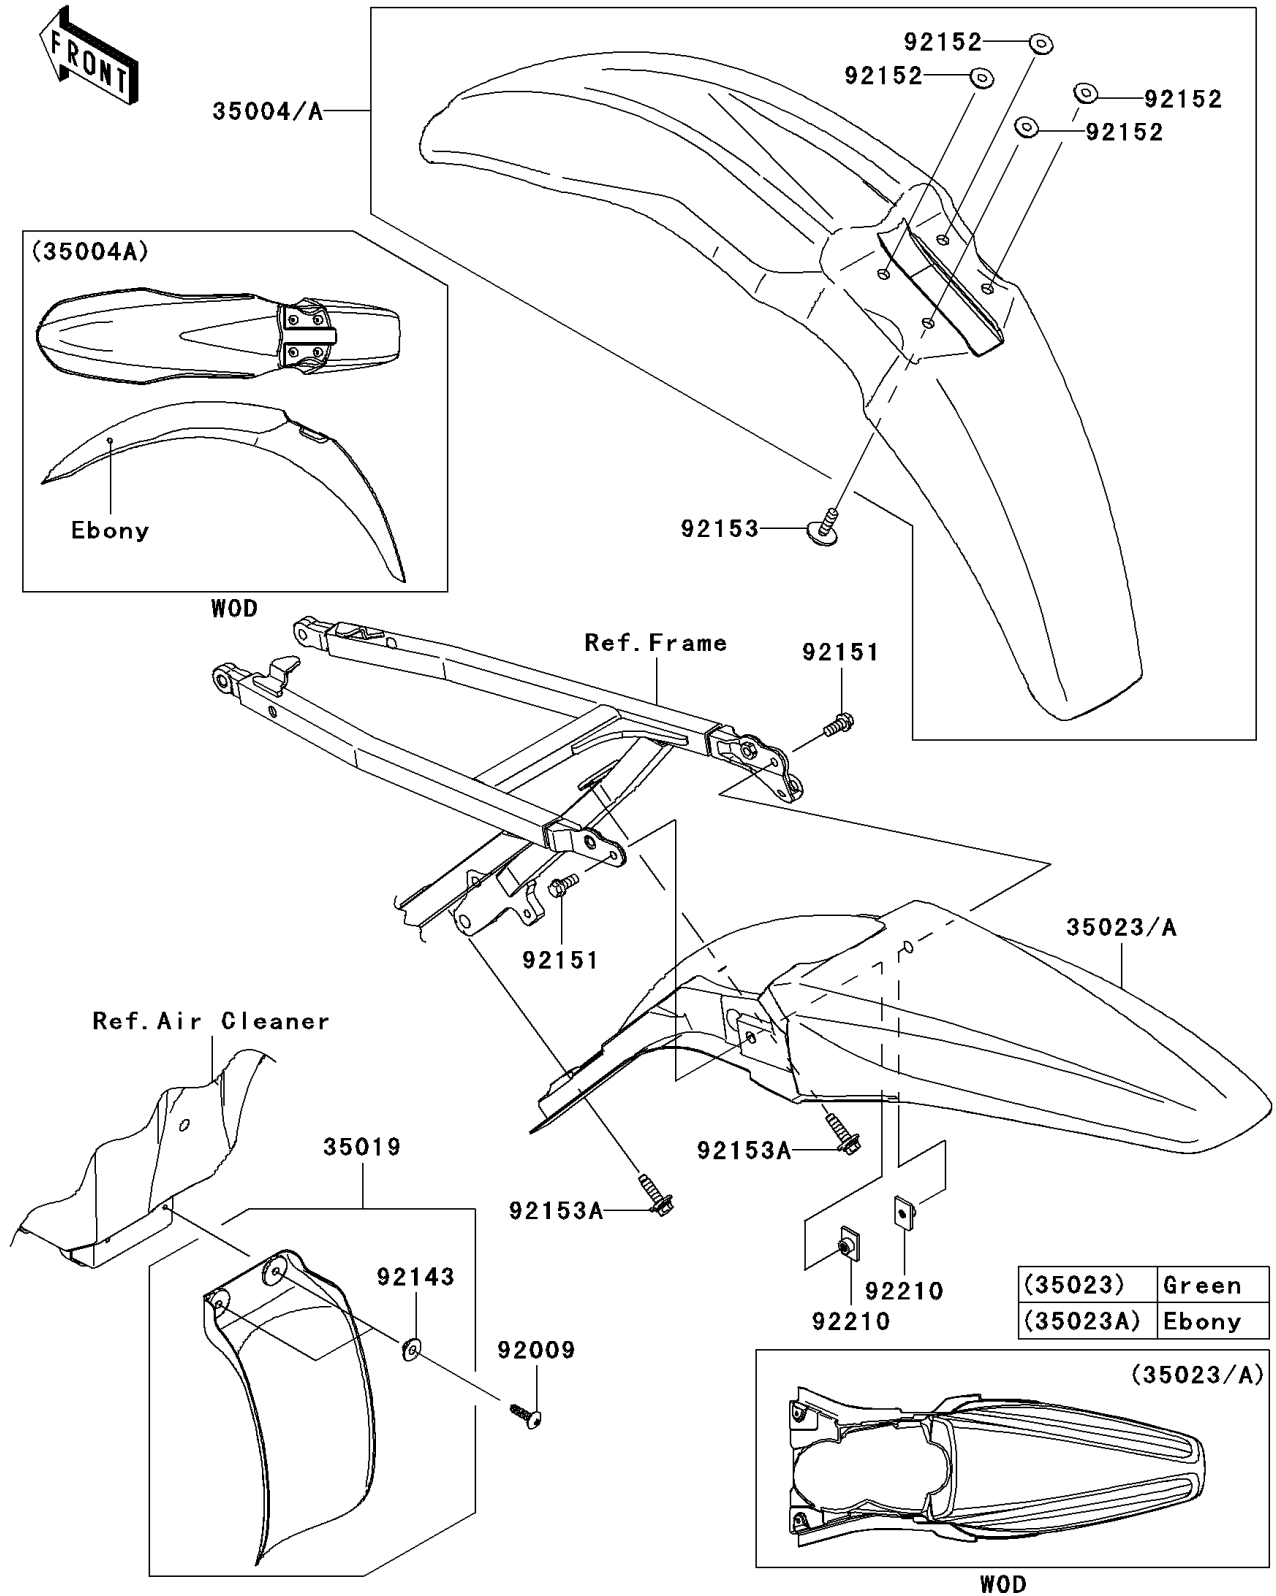

2009 KX™450F PARTS DIAGRAM

Fenders

F2170

2009 KX™450F PARTS LIST

Fenders

ITEM NAME	PART NUMBER	QUANTITY
FENDER-FRONT,EBONY (Ref # 35004A)	35004-0113-6C	1
FLAP,AIR FILTER (Ref # 35019)	35019-0050	1
FENDER-REAR,EBONY (Ref # 35023A)	35023-0164-6C	1
SCREW,TAPPING,5X20 (Ref # 92009)	92009-1993	1
COLLAR (Ref # 92143)	92143-1087	1
BOLT,6X14 (Ref # 92151)	92151-1423	1
COLLAR (Ref # 92152)	92152-1422	1
BOLT,6X20 (Ref # 92153)	92153-0864	1
BOLT,FLANGED,6X23 (Ref # 92153A)	92153-1852	1
NUT,PLATE,6MM (Ref # 92210)	92210-1352	1