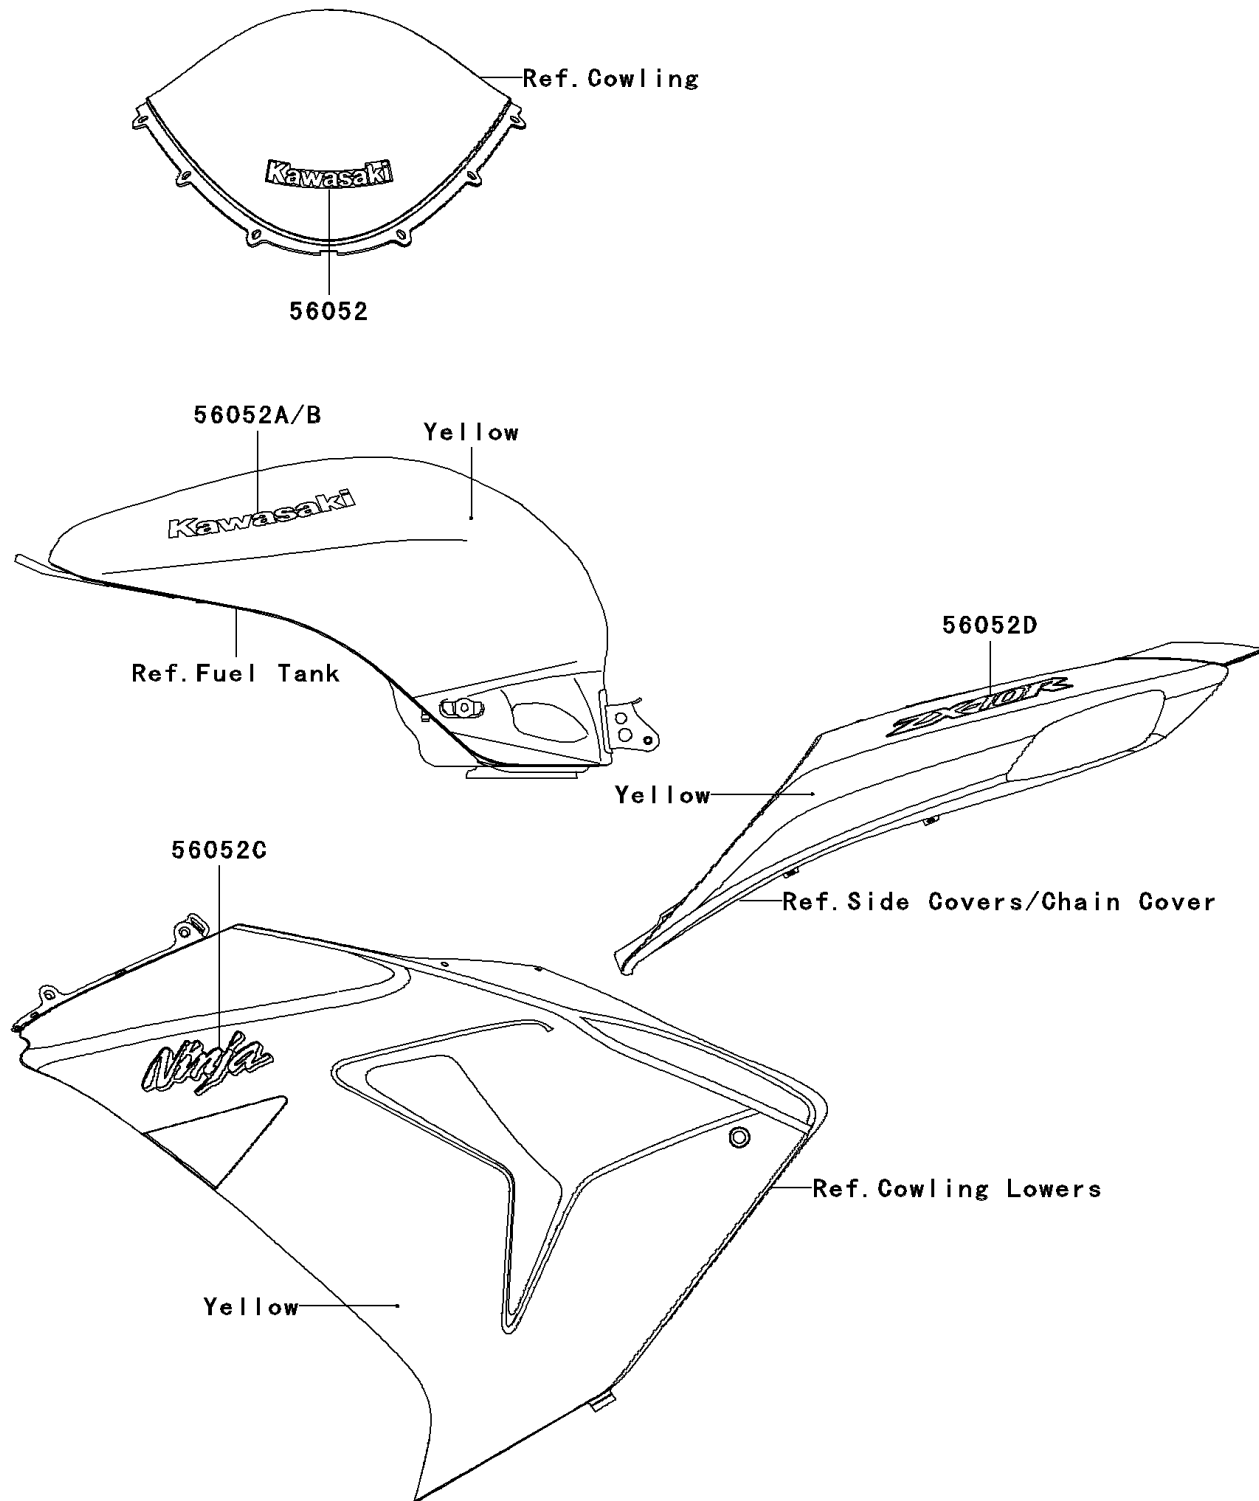

2006 Ninja® ZX™-10R PARTS DIAGRAM

Decals(Yellow)(D6F)

F2861B

2006 Ninja® ZX™-10R PARTS LIST

Decals(Yellow)(D6F)

ITEM NAME	PART NUMBER	QUANTITY
MARK,WINDSHIELD,KAWASAKI (Ref # 56052)	56052-0154	1
MARK,FUEL TANK,LH,KAWASAKI (Ref # 56052A)	56052-0792	1
MARK,FUEL TANK,RH,KAWASAKI (Ref # 56052B)	56052-0793	1
MARK,CNT COWLING,NINJA (Ref # 56052C)	56052-0794	1
MARK,TAIL COVER,ZX-10R (Ref # 56052D)	56052-0796	1