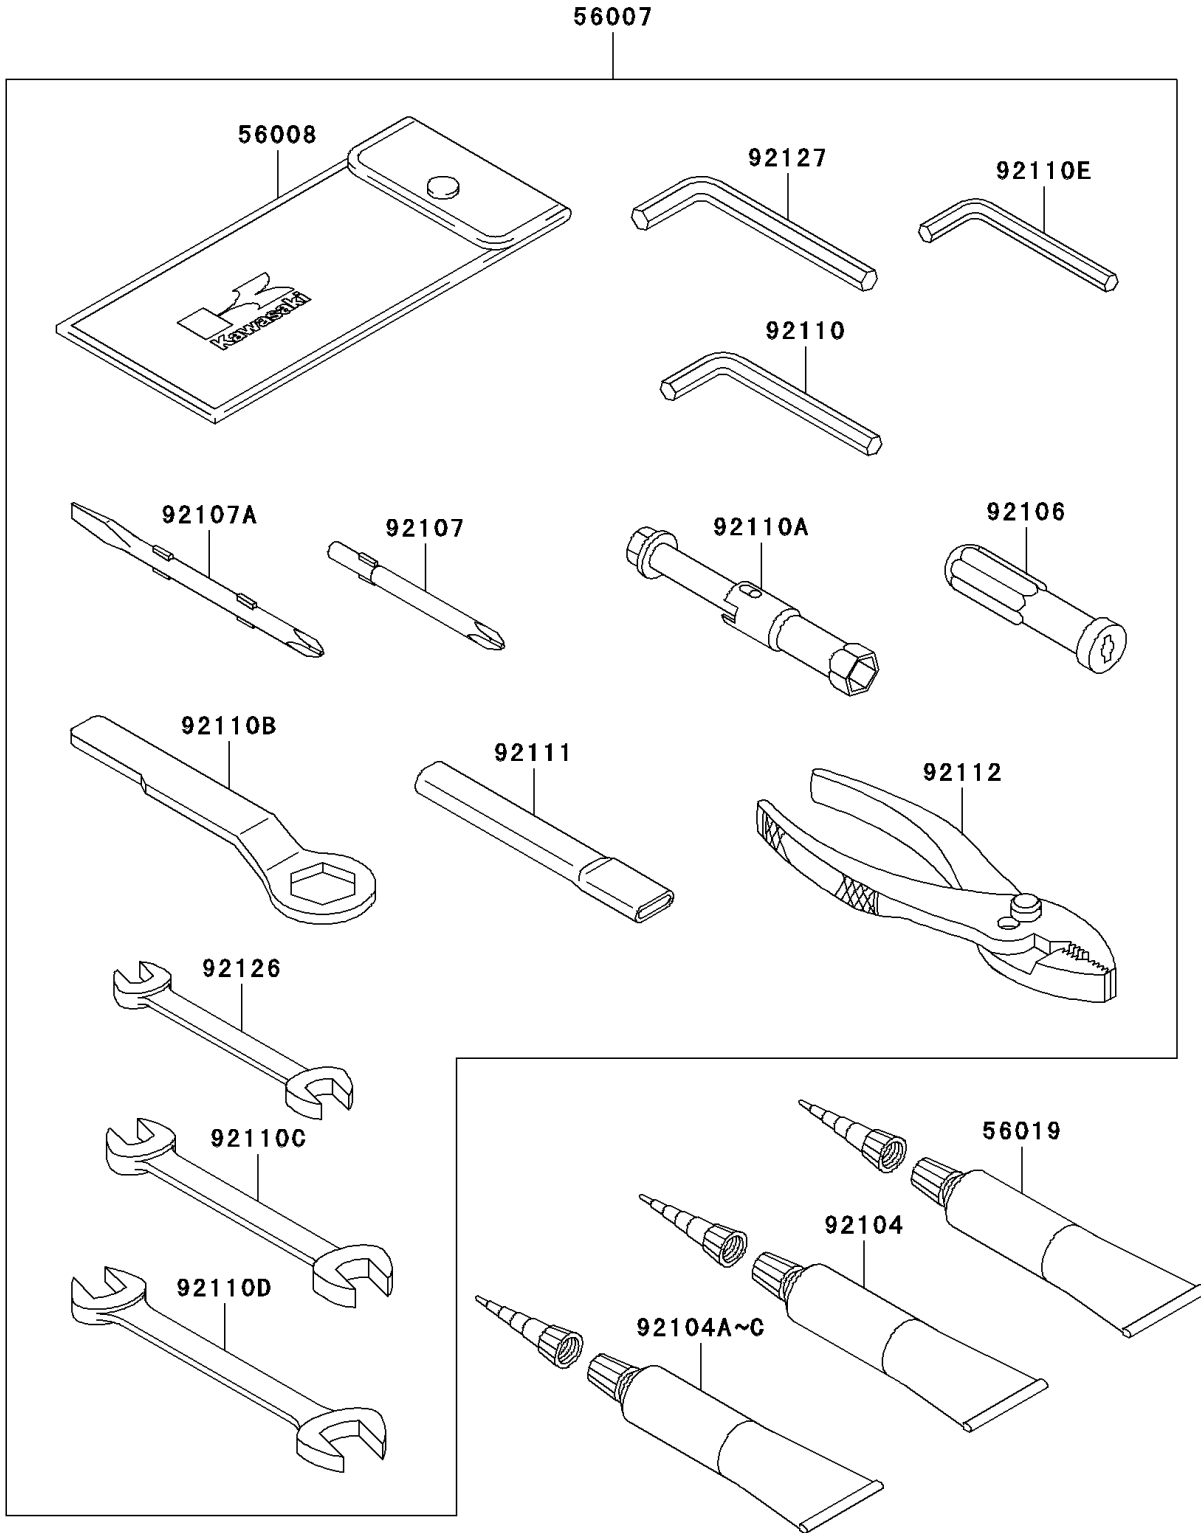

# 2007 Ninja® ZX™-10R PARTS DIAGRAM

Owner's Tools

F2810

## 2007 Ninja® ZX™-10R PARTS LIST

### Owner's Tools

ITEM NAME	PART NUMBER	QUANTITY
TOOL-KIT (Ref # 56007)	56007-0009	1
BAG,TOOL (Ref # 56008)	56008-006	1
THREE BOND TB1211,HT/RS,WHITE (Ref # 56019)	56019-120	1
GASKET-LIQUID,SUPER-X,NO.8008 (Ref # 92104)	92104-0002	1
GASKET-LIQUID,TB1211F (Ref # 92104A)	92104-0004	1
GASKET-LIQUID,BLACK TB1215B (Ref # 92104B)	92104-1062	1
GASKET-LIQUID,BLACK TB1216B (Ref # 92104C)	92104-1064	1
GRIP-SCREW DRIVER (Ref # 92106)	92106-1001	1
TOOL-DRIVER,#3PHILLIPS (Ref # 92107)	92107-005	1
TOOL-DRIVER,#2PHILLIPS&SLOT (Ref # 92107A)	92107-1051	1
TOOL-WRENCH,ALLEN,5MM (Ref # 92110)	92110-1015	1
TOOL-WRENCH,BOX,16MM (Ref # 92110A)	92110-1132	1
TOOL-WRENCH,BOX END,27MM (Ref # 92110B)	92110-1147	1
TOOL-WRENCH,OPEN END,10X12 (Ref # 92110C)	92110-1152	1
TOOL-WRENCH,OPEN END,14X17 (Ref # 92110D)	92110-1153	1
TOOL-WRENCH,ALLEN,4MM (Ref # 92110E)	92110-3703	1
TOOL-BAR,BOX END WRENCH (Ref # 92111)	92111-1051	1
TOOL-PLIERS (Ref # 92112)	92112-1001	1
TOOL-WRENCH,OPEN END,8X10 (Ref # 92126)	92126-004	1
TOOL-WRENCH,ALLEN,6MM (Ref # 92127)	92127-003	1