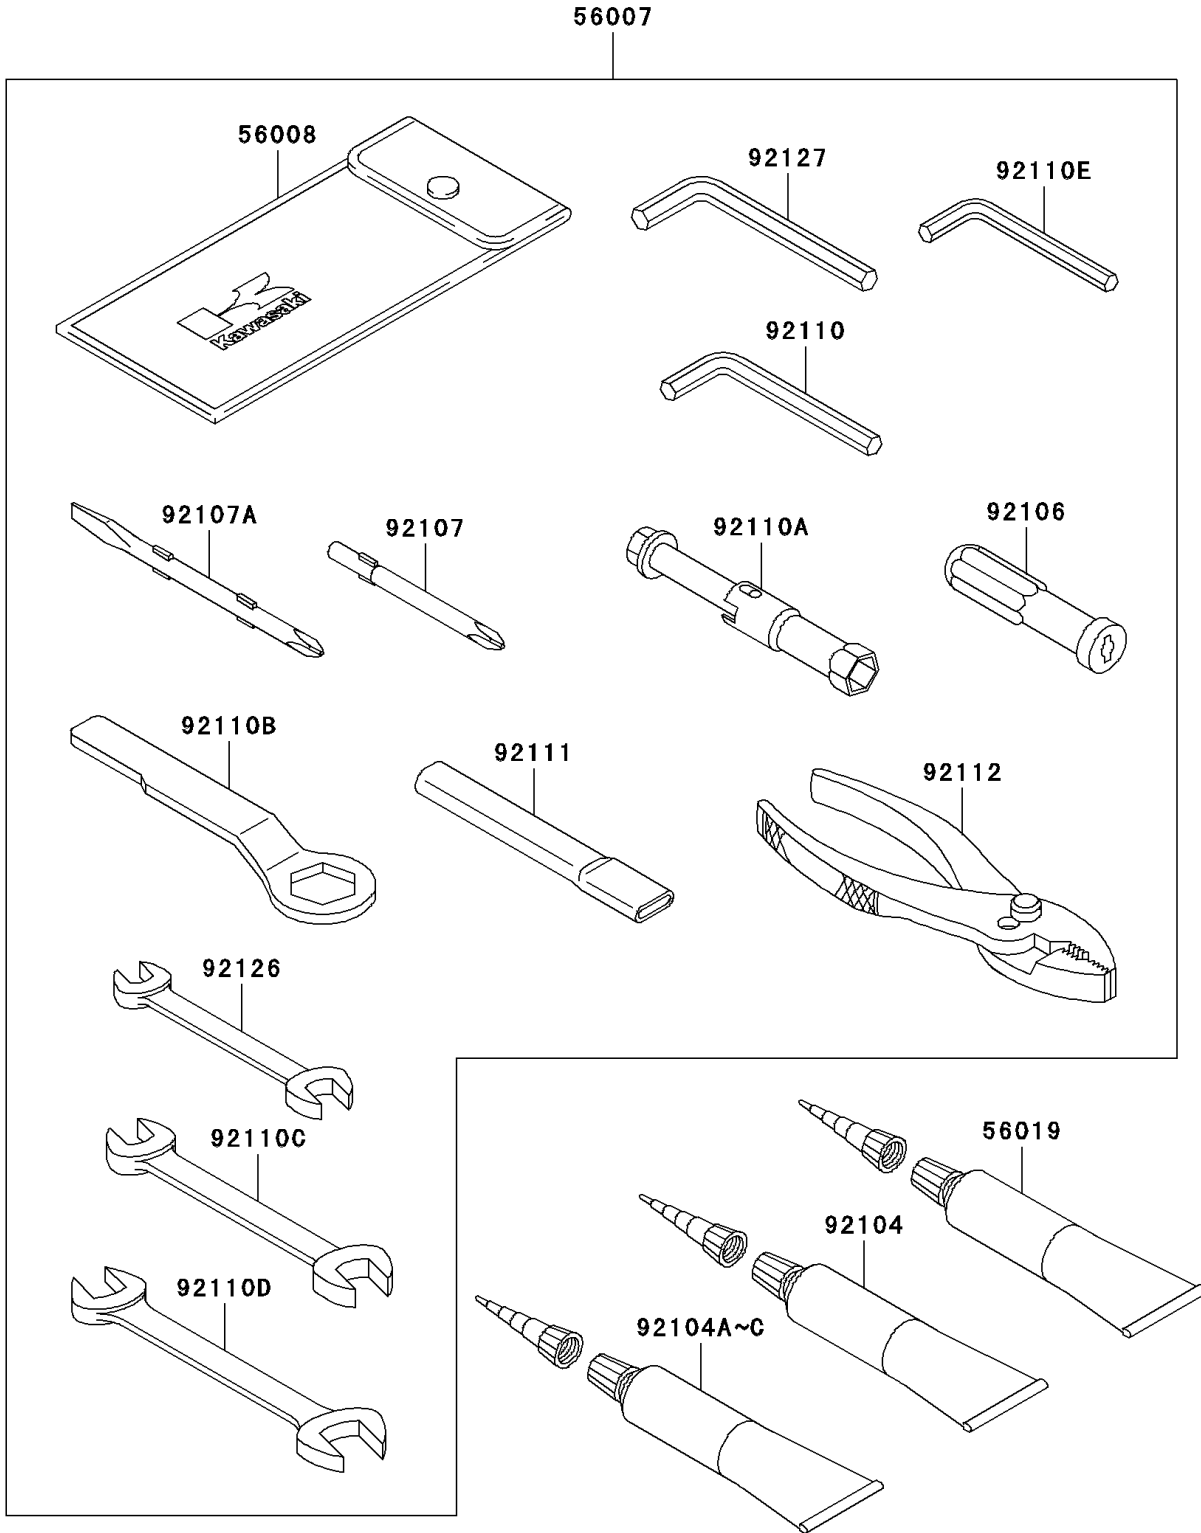

2007 Ninja[®] ZX[™]-10R PARTS DIAGRAM

Owner's Tools

F2810

2007 Ninja® ZX™-10R PARTS LIST

Owner's Tools

ITEM NAME	PART NUMBER	QUANTITY
TOOL-KIT (Ref # 56007)	56007-0009	1
BAG,TOOL (Ref # 56008)	56008-006	1
THREE BOND TB1211,HT/RS,WHITE (Ref # 56019)	56019-120	1
GASKET-LIQUID,SUPER-X,NO.8008 (Ref # 92104)	92104-0002	1
GASKET-LIQUID,TB1211F (Ref # 92104A)	92104-0004	1
GASKET-LIQUID,BLACK TB1215B (Ref # 92104B)	92104-1062	1
GASKET-LIQUID,BLACK TB1216B (Ref # 92104C)	92104-1064	1
GRIP-SCREW DRIVER (Ref # 92106)	92106-1001	1
TOOL-DRIVER,#3PHILLIPS (Ref # 92107)	92107-005	1
TOOL-DRIVER,#2PHILLIPS&SLOT (Ref # 92107A)	92107-1051	1
TOOL-WRENCH,ALLEN,5MM (Ref # 92110)	92110-1015	1
TOOL-WRENCH,BOX,16MM (Ref # 92110A)	92110-1132	1
TOOL-WRENCH,BOX END,27MM (Ref # 92110B)	92110-1147	1
TOOL-WRENCH,OPEN END,10X12 (Ref # 92110C)	92110-1152	1
TOOL-WRENCH,OPEN END,14X17 (Ref # 92110D)	92110-1153	1
TOOL-WRENCH,ALLEN,4MM (Ref # 92110E)	92110-3703	1
TOOL-BAR,BOX END WRENCH (Ref # 92111)	92111-1051	1
TOOL-PLIERS (Ref # 92112)	92112-1001	1
TOOL-WRENCH,OPEN END,8X10 (Ref # 92126)	92126-004	1
TOOL-WRENCH,ALLEN,6MM (Ref # 92127)	92127-003	1