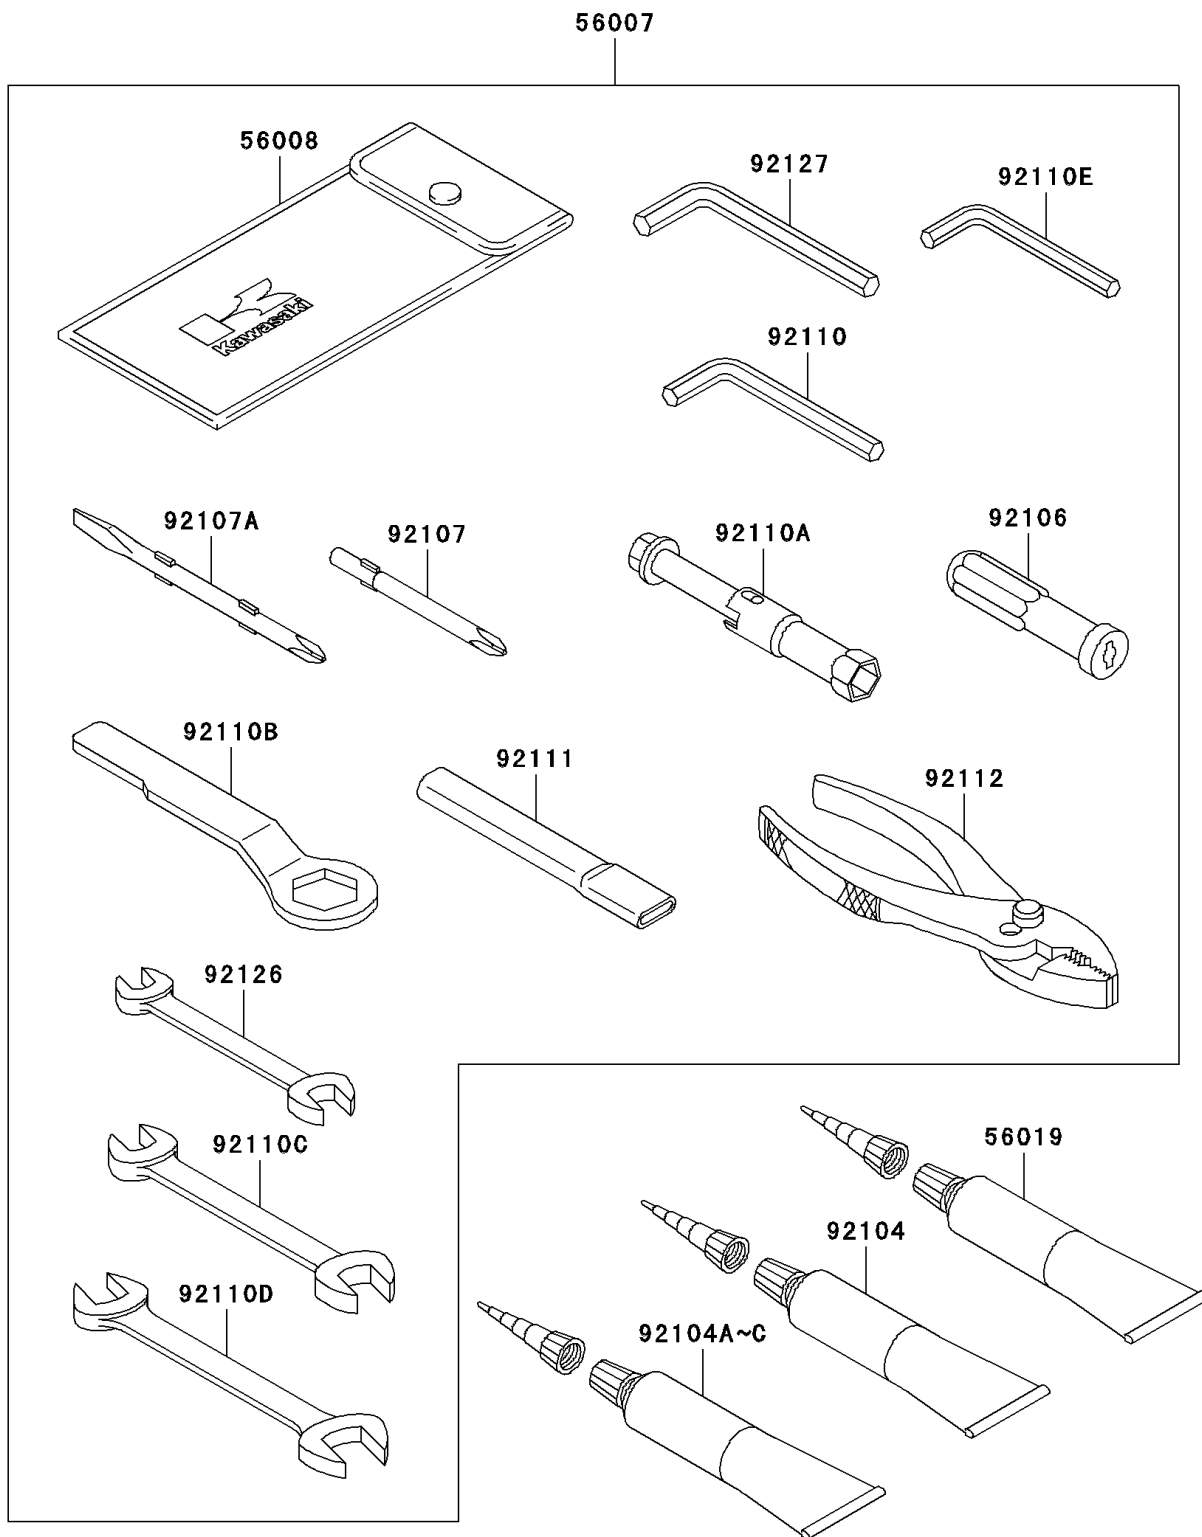

2007 Ninja® ZX™-10R PARTS DIAGRAM

Owner's Tools

F2810

2007 Ninja® ZX™-10R PARTS LIST

Owner's Tools

ITEM NAME	PART NUMBER	QUANTITY
TOOL-KIT (Ref # 56007)	56007-0009	1
BAG,TOOL (Ref # 56008)	56008-006	1
THREE BOND TB1211,HT/RS,WHITE (Ref # 56019)	56019-120	1
GASKET-LIQUID,SUPER-X,NO.8008 (Ref # 92104)	92104-0002	1
GASKET-LIQUID,TB1211F (Ref # 92104A)	92104-0004	1
GASKET-LIQUID,BLACK TB1215B (Ref # 92104B)	92104-1062	1
GASKET-LIQUID,BLACK TB1216B (Ref # 92104C)	92104-1064	1
GRIP-SCREW DRIVER (Ref # 92106)	92106-1001	1
TOOL-DRIVER,#3PHILLIPS (Ref # 92107)	92107-005	1
TOOL-DRIVER,#2PHILLIPS&SLOT (Ref # 92107A)	92107-1051	1
TOOL-WRENCH,ALLEN,5MM (Ref # 92110)	92110-1015	1
TOOL-WRENCH,BOX,16MM (Ref # 92110A)	92110-1132	1
TOOL-WRENCH,BOX END,27MM (Ref # 92110B)	92110-1147	1
TOOL-WRENCH,OPEN END,10X12 (Ref # 92110C)	92110-1152	1
TOOL-WRENCH,OPEN END,14X17 (Ref # 92110D)	92110-1153	1
TOOL-WRENCH,ALLEN,4MM (Ref # 92110E)	92110-3703	1
TOOL-BAR,BOX END WRENCH (Ref # 92111)	92111-1051	1
TOOL-PLIERS (Ref # 92112)	92112-1001	1
TOOL-WRENCH,OPEN END,8X10 (Ref # 92126)	92126-004	1
TOOL-WRENCH,ALLEN,6MM (Ref # 92127)	92127-003	1