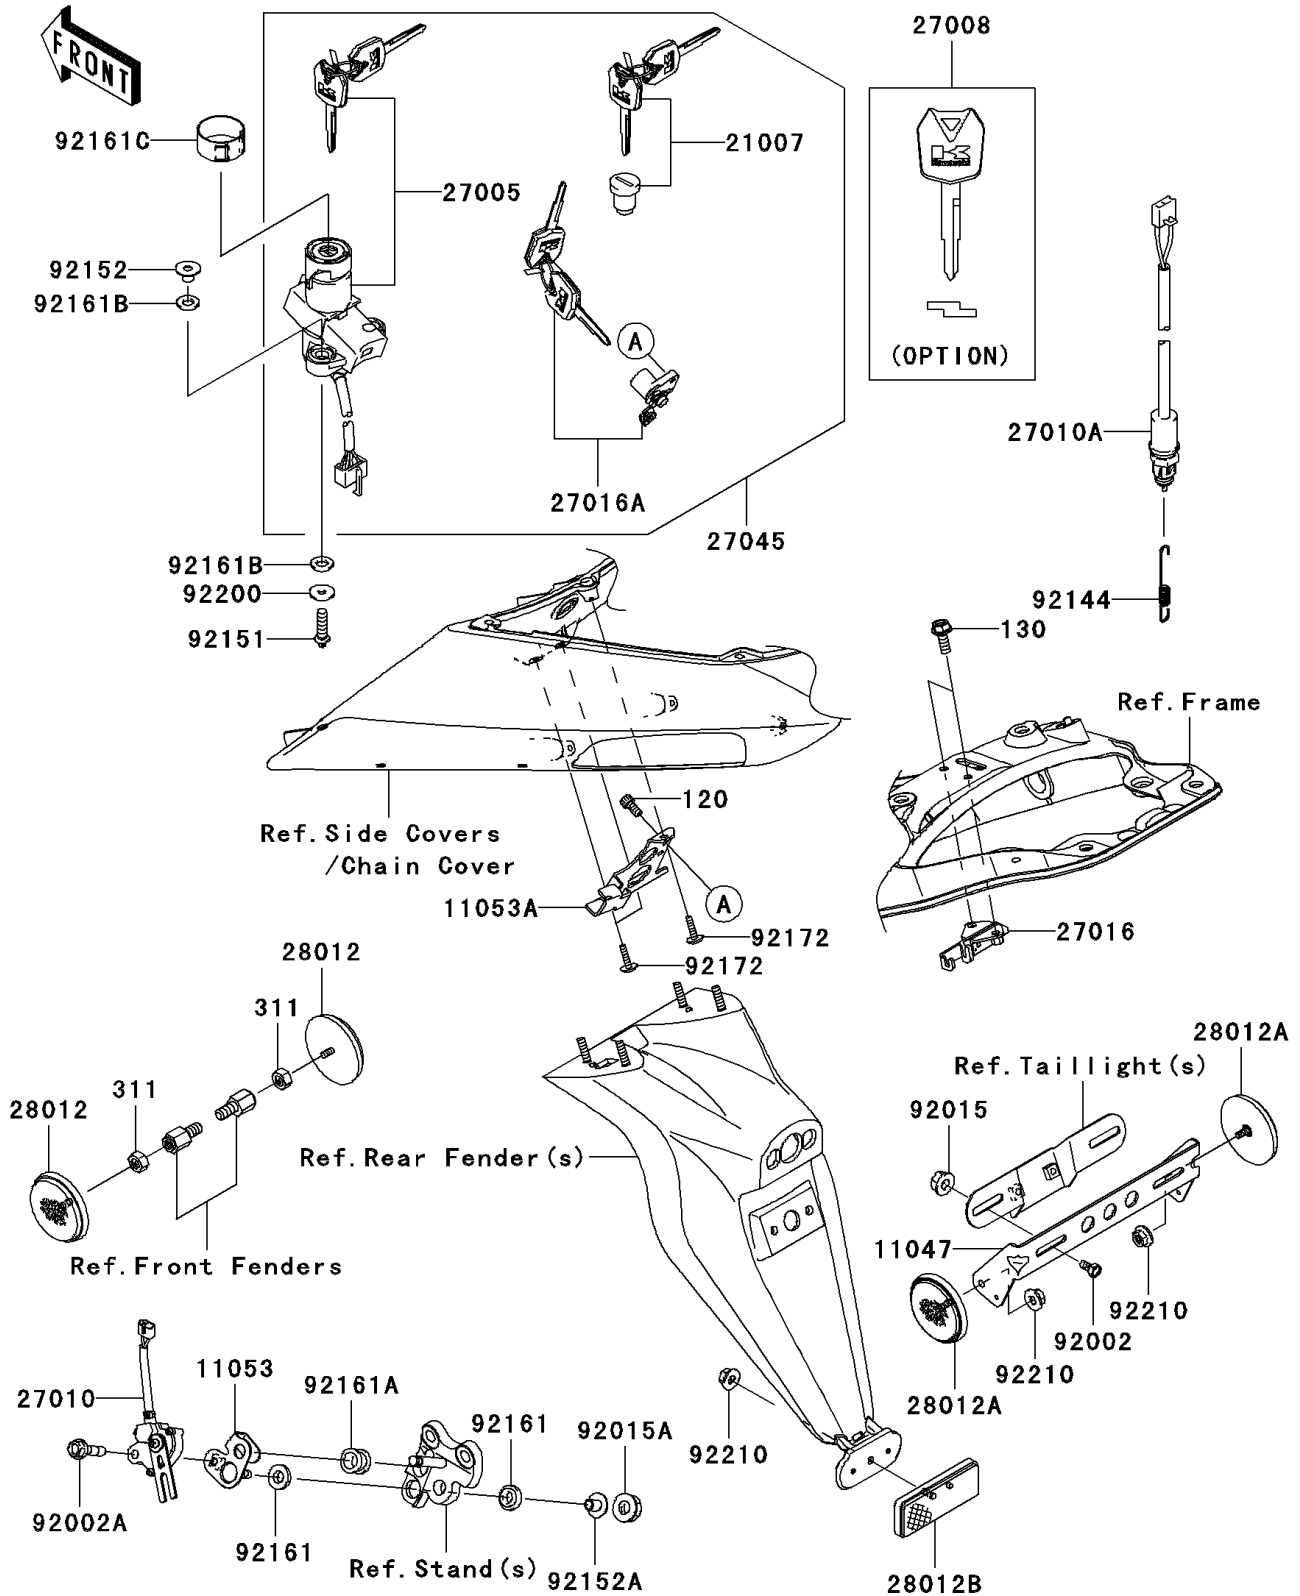

2006 Ninja® ZX™-10R PARTS DIAGRAM

Ignition Switch/Locks/Reflectors

F2770

2006 Ninja® ZX™-10R PARTS LIST

Ignition Switch/Locks/Reflectors

ITEM NAME	PART NUMBER	QUANTITY
BOLT-SOCKET,5X12 (Ref # 120)	120S0512	1
BOLT-FLANGED,6X16 (Ref # 130)	130L0616	1
NUT-HEX (Ref # 311)	311C0500	1
BRACKET,REFLECTOR (Ref # 11047)	11047-1470	1
BRACKET,SIDE STAND SWITCH (Ref # 11053)	11053-0723	1
BRACKET,SEAT LOCK (Ref # 11053A)	11053-1856	1
ROTOR,LOCK,TANK CAP (Ref # 21007)	21007-5057	1
SWITCH-ASSY-IGNITION (Ref # 27005)	27005-5137	1
KEY-LOCK,BLANK (Ref # 27008)	27008-0030	1
SWITCH,SIDE STAND (Ref # 27010)	27010-1455	1
SWITCH,REAR BRAKE (Ref # 27010A)	27010-1486	1
LOCK-ASSY,SEAT STRIKER (Ref # 27016)	27016-1115	1
LOCK-ASSY,SEAT (Ref # 27016A)	27016-5309	1
SWITCH-ASSY (Ref # 27045)	27045-5336	1
REFLECTOR-REFLEX,FR,SIDE (Ref # 28012)	28012-0001	1
REFLECTOR-REFLEX (Ref # 28012A)	28012-0002	1
REFLECTOR-REFLEX (Ref # 28012B)	28012-1077	1
BOLT,6X12 (Ref # 92002)	92002-1132	1
BOLT,FLANGED,6X25 (Ref # 92002A)	92002-1582	1
NUT,FLANGED,6MM (Ref # 92015)	92015-1367	1
NUT,6MM (Ref # 92015A)	92015-1386	1
SPRING,BRAKE LAMP SWITCH (Ref # 92144)	92144-1139	1
BOLT,TORX,6X22 (Ref # 92151)	92151-1946	1
COLLAR (Ref # 92152)	92152-0352	1
COLLAR (Ref # 92152A)	92152-1074	1
DAMPER (Ref # 92161)	92161-0117	1
DAMPER (Ref # 92161A)	92161-0118	1
DAMPER,IGNITION SWITCH (Ref # 92161B)	92161-0240	1
DAMPER,IGNITION SWITCH (Ref # 92161C)	92161-0257	1

2006 Ninja® ZX™-10R PARTS LIST

Ignition Switch/Locks/Reflectors

ITEM NAME	PART NUMBER	QUANTITY
SCREW,TAPPING,5X16 (Ref # 92172)	92172-0175	1
WASHER,6X20X1.6 (Ref # 92200)	92200-0212	1
NUT,FLANGED,5MM (Ref # 92210)	92210-0007	1