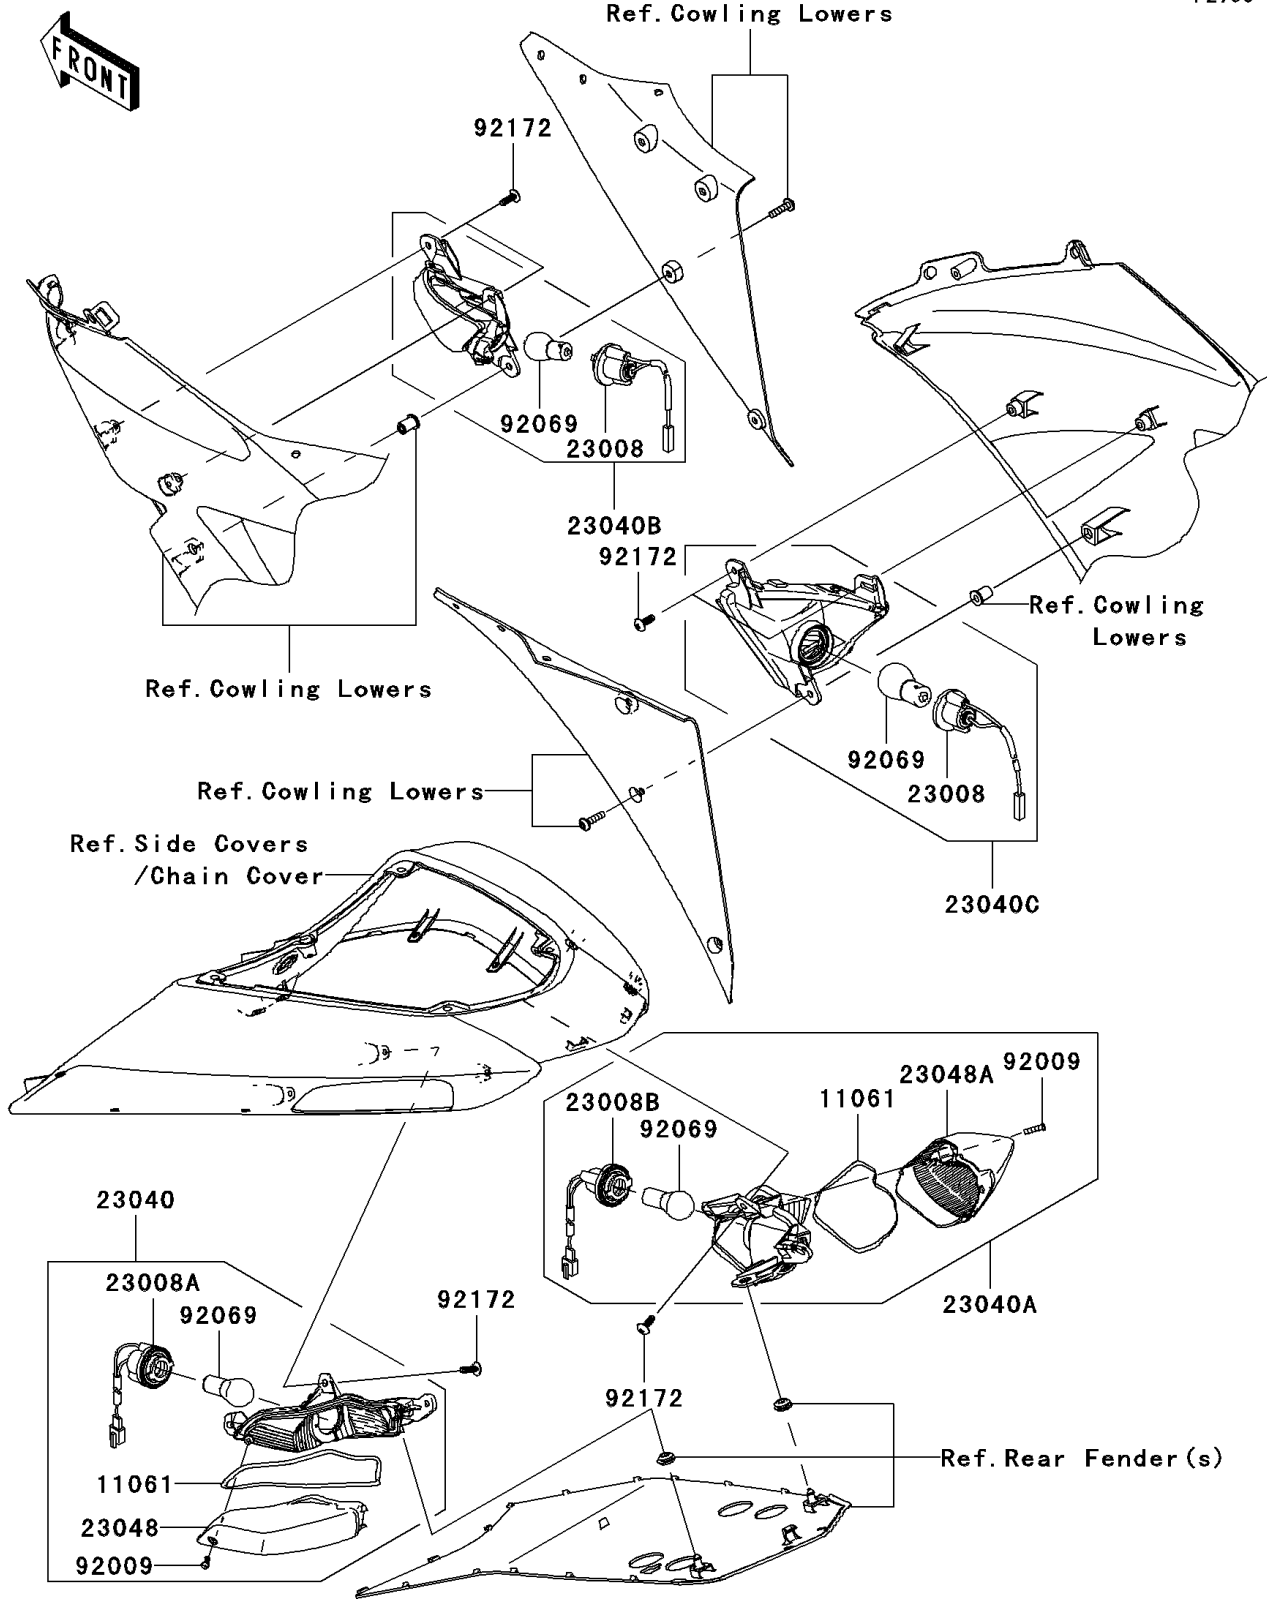

2007 Ninja® ZX™-10R PARTS DIAGRAM

Turn Signals

F2730

2007 Ninja® ZX™-10R PARTS LIST

Turn Signals

| ITEM NAME | PART NUMBER | QUANTITY |
|--|-------------|----------|
| GASKET,SIGNAL LAMP (Ref # 11061) | 11061-0217 | 2 |
| SOCKET-ASSY,SIGNAL LAMP,FR (Ref # 23008) | 23008-0044 | 2 |
| SOCKET-ASSY,SIGNAL LAMP,RR,LH (Ref # 23008A) | 23008-0048 | 1 |
| SOCKET-ASSY,SIGNAL LAMP,RR,RH (Ref # 23008B) | 23008-0049 | 1 |
| LAMP-SIGNAL,RR,LH (Ref # 23040) | 23040-0055 | 1 |
| LAMP-SIGNAL,RR,RH (Ref # 23040A) | 23040-0056 | 1 |
| LAMP-SIGNAL,FR,LH (Ref # 23040B) | 23040-0057 | 1 |
| LAMP-SIGNAL,FR,RH (Ref # 23040C) | 23040-0058 | 1 |
| LENS-SIGNAL LAMP,RR,LH (Ref # 23048) | 23048-0010 | 1 |
| LENS-SIGNAL LAMP,RR,RH (Ref # 23048A) | 23048-0011 | 1 |
| SCREW,TAPPING,4X16 (Ref # 92009) | 92009-1912 | 2 |
| BULB,12V 21W (Ref # 92069) | 92069-1125 | 4 |
| SCREW,TAPPING,5X16 (Ref # 92172) | 92172-0175 | 10 |