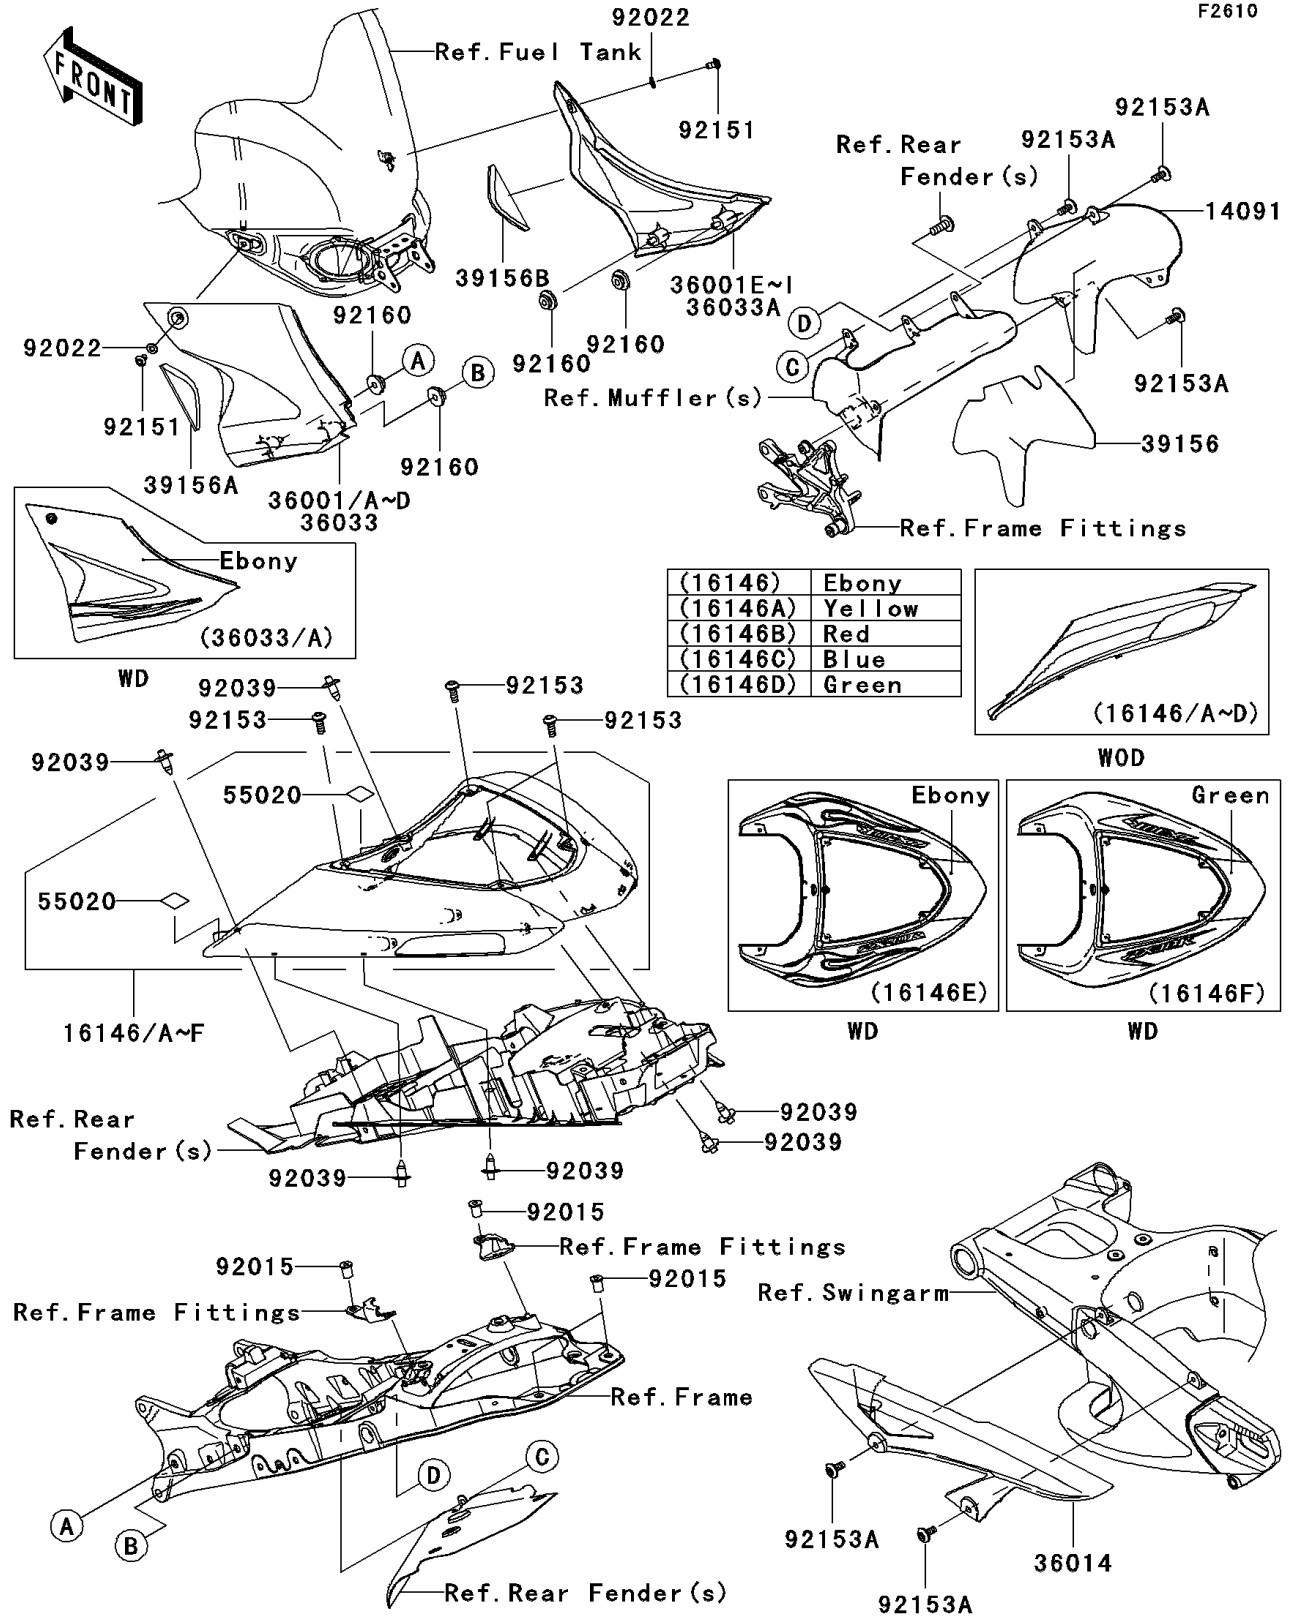

2007 Ninja® ZX™-10R PARTS DIAGRAM

Side Covers/Chain Cover

F2610

2007 Ninja® ZX™-10R PARTS LIST

Side Covers/Chain Cover

ITEM NAME	PART NUMBER	QUANTITY
COVER,JOINT PIPE (Ref # 14091)	14091-0499	1
COVER-ASSY,TAIL,EBONY (Ref # 16146E)	16146-5145-H8	1
CASE-CHAIN (Ref # 36014)	36014-0029	1
COVER-SIDE,LH,EBONY (Ref # 36033)	36033-5237-H8	1
COVER-SIDE,RH,EBONY (Ref # 36033A)	36033-5238-H8	1
PAD,JOINT PIPE COVER (Ref # 39156)	39156-0138	1
PAD,SIDE COVER,LH (Ref # 39156A)	39156-0144	1
PAD,SIDE COVER,RH (Ref # 39156B)	39156-0145	1
GUARD (Ref # 55020)	55020-0241	2
NUT,WELL,5MM (Ref # 92015)	92015-1757	4
WASHER,6.2X11X1.5 (Ref # 92022)	92022-183	2
RIVET (Ref # 92039)	92039-0015	6
BOLT,SOCKET,6X12 (Ref # 92151)	92151-1219	2
BOLT,SOCKET,5X16 (Ref # 92153)	92153-1244	4
BOLT,SOCKET,6X14 (Ref # 92153A)	92153-1612	5
DAMPER (Ref # 92160)	92160-1613	4