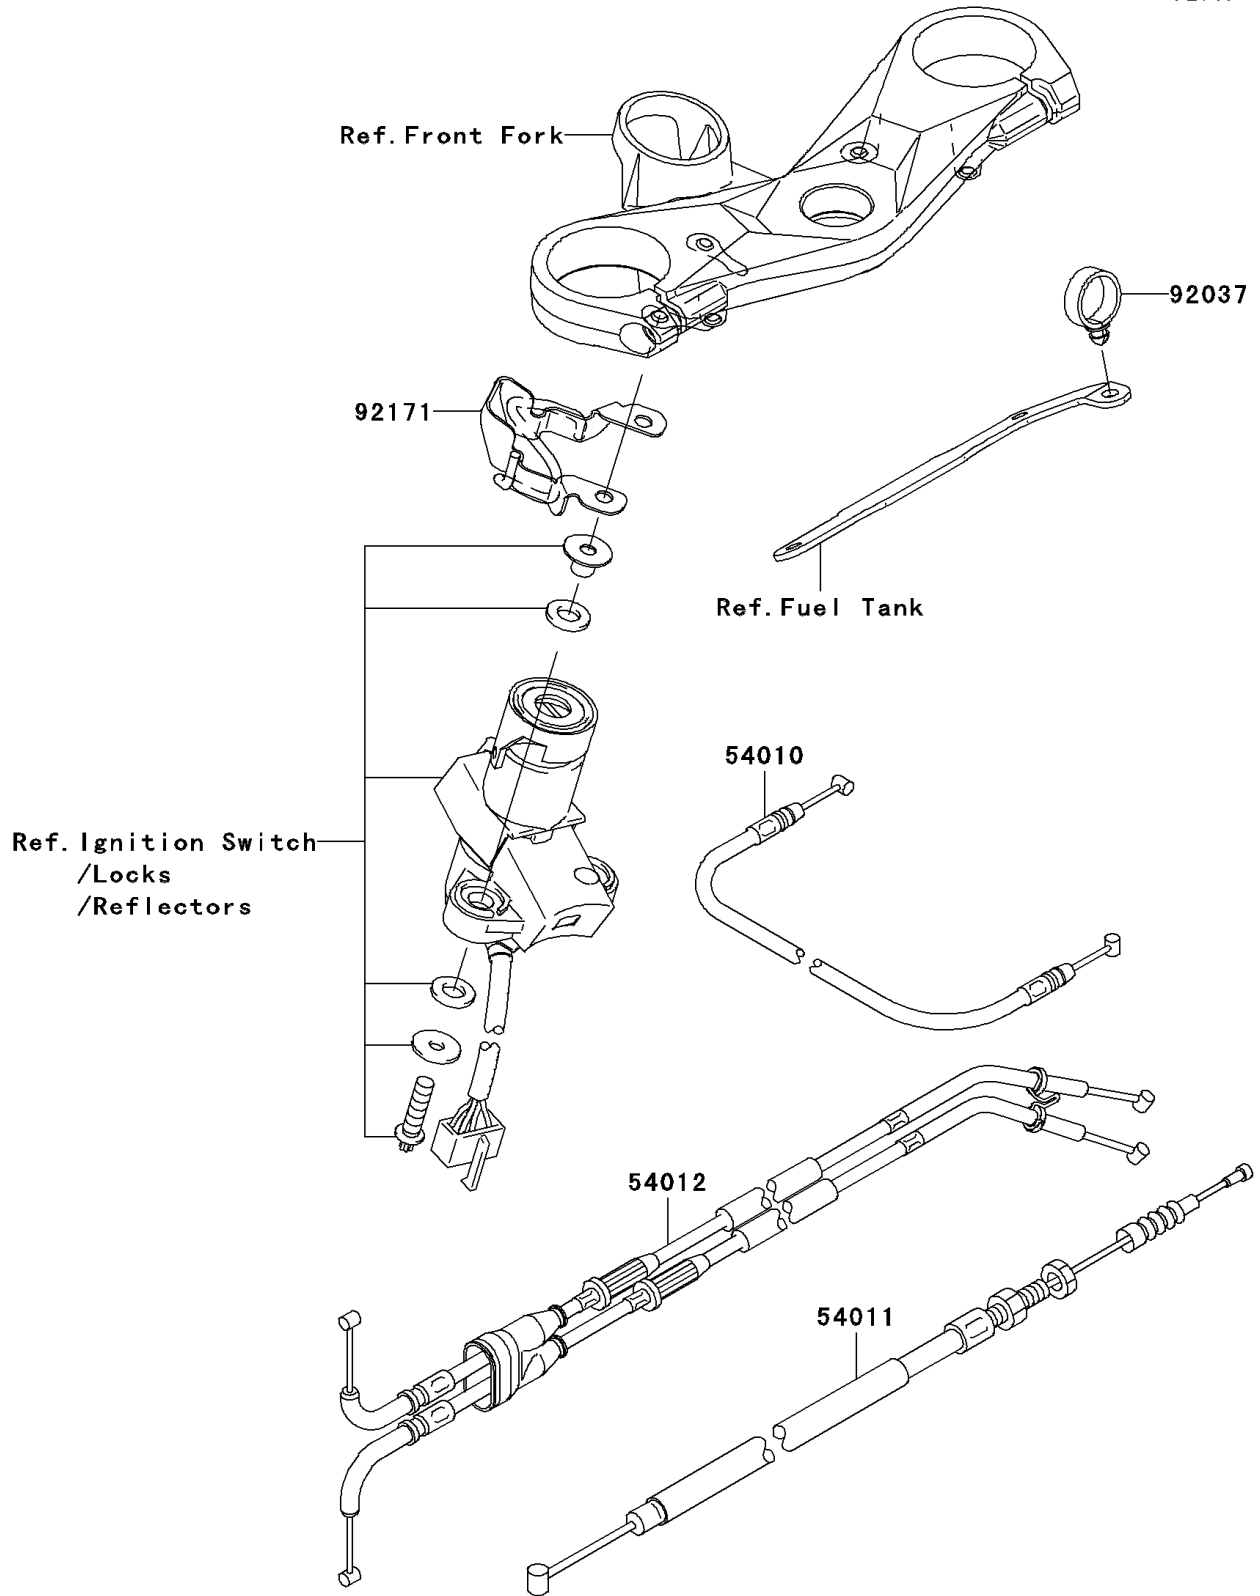

## 2006 Ninja® ZX™-10R PARTS DIAGRAM

Cables

F2540

## 2006 Ninja® ZX™-10R PARTS LIST

### Cables

ITEM NAME	PART NUMBER	QUANTITY
CABLE,SEAT LOCK (Ref # 54010)	54010-1117	1
CABLE-CLUTCH (Ref # 54011)	54011-0048	1
CABLE-THROTTLE (Ref # 54012)	54012-0165	1
CLAMP,HOSE (Ref # 92037)	92037-1827	1
CLAMP,CABLE (Ref # 92171)	92171-0675	1