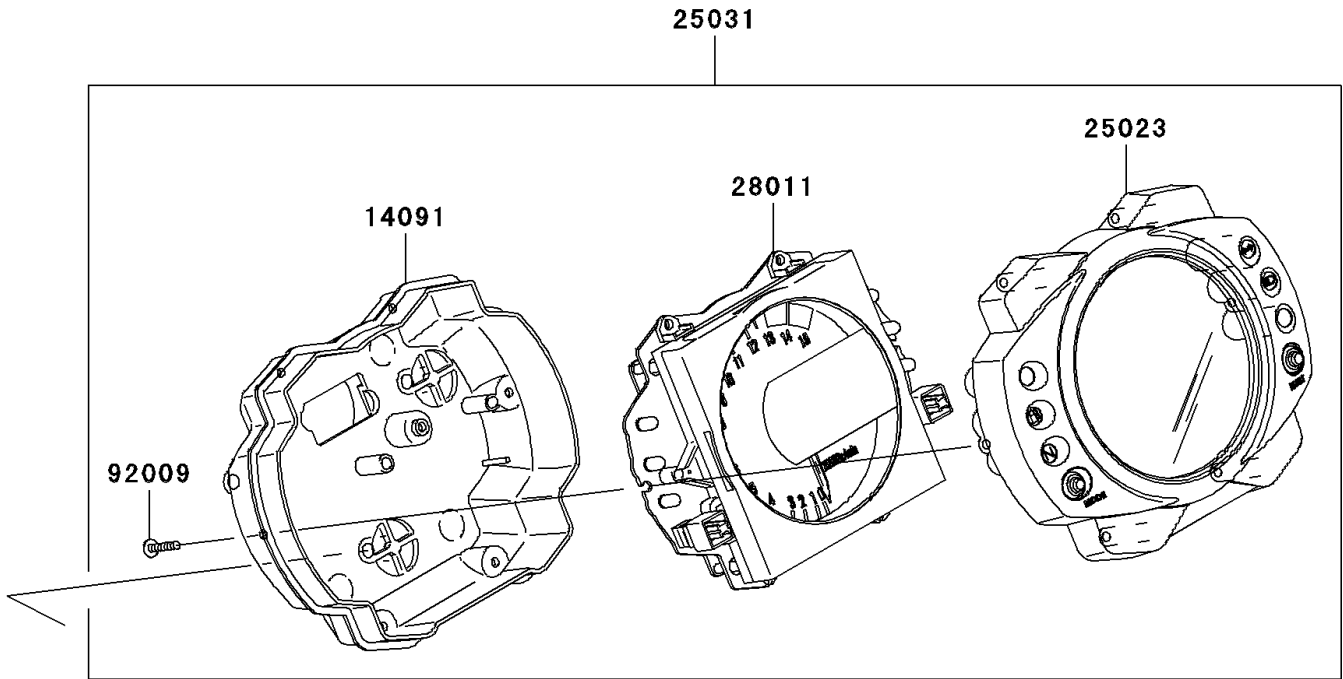

# 2007 Ninja® ZX™-10R PARTS DIAGRAM

Meter(s)

F2530

## 2007 Ninja® ZX™-10R PARTS LIST

Meter(s)

ITEM NAME	PART NUMBER	QUANTITY
COVER,METER,LWR (Ref # 14091)	14091-0531	1
COVER-METER CASE,UPP (Ref # 25023)	25023-0016	1
METER-ASSY (Ref # 25031)	25031-0093	1
METER,SPEEDO (Ref # 28011)	28011-0044	1
SCREW,TAPPING,3X16 (Ref # 92009)	92009-1164	7
SCREW,TAPPING,5X14 (Ref # 92009A)	92009-1197	3
WASHER,5.5X20X1.2 (Ref # 92022)	92022-1405	3
DAMPER (Ref # 92160)	92160-1167	3