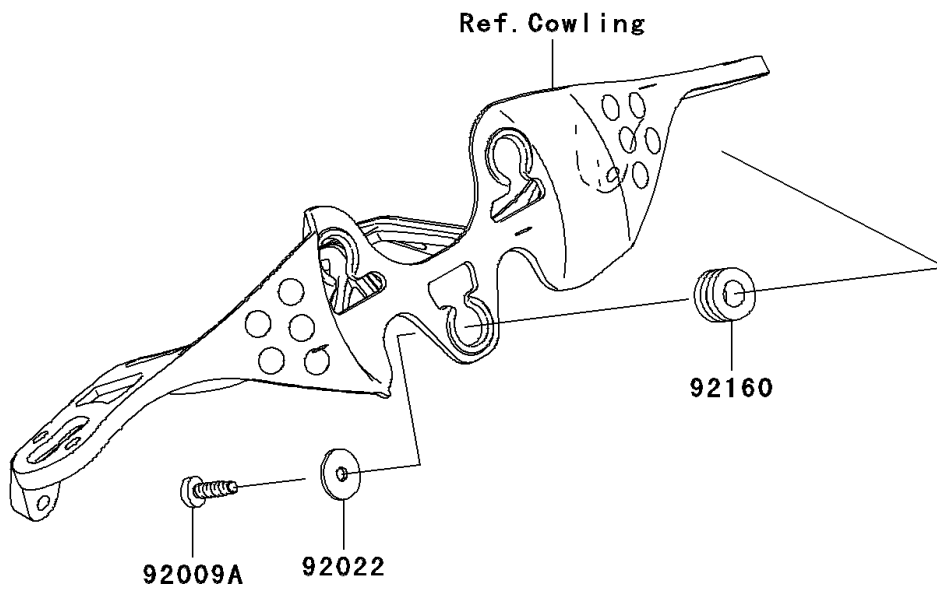

# 2007 Ninja® ZX™-10R PARTS DIAGRAM

Meter(s)

F2530

## 2007 Ninja® ZX™-10R PARTS LIST

Meter(s)

ITEM NAME	PART NUMBER	QUANTITY
COVER,METER,LWR (Ref # 14091)	14091-0531	1
COVER-METER CASE,UPP (Ref # 25023)	25023-0016	1
METER-ASSY (Ref # 25031)	25031-0093	1
METER,SPEEDO (Ref # 28011)	28011-0044	1
SCREW,TAPPING,3X16 (Ref # 92009)	92009-1164	7
SCREW,TAPPING,5X14 (Ref # 92009A)	92009-1197	3
WASHER,5.5X20X1.2 (Ref # 92022)	92022-1405	3
DAMPER (Ref # 92160)	92160-1167	3