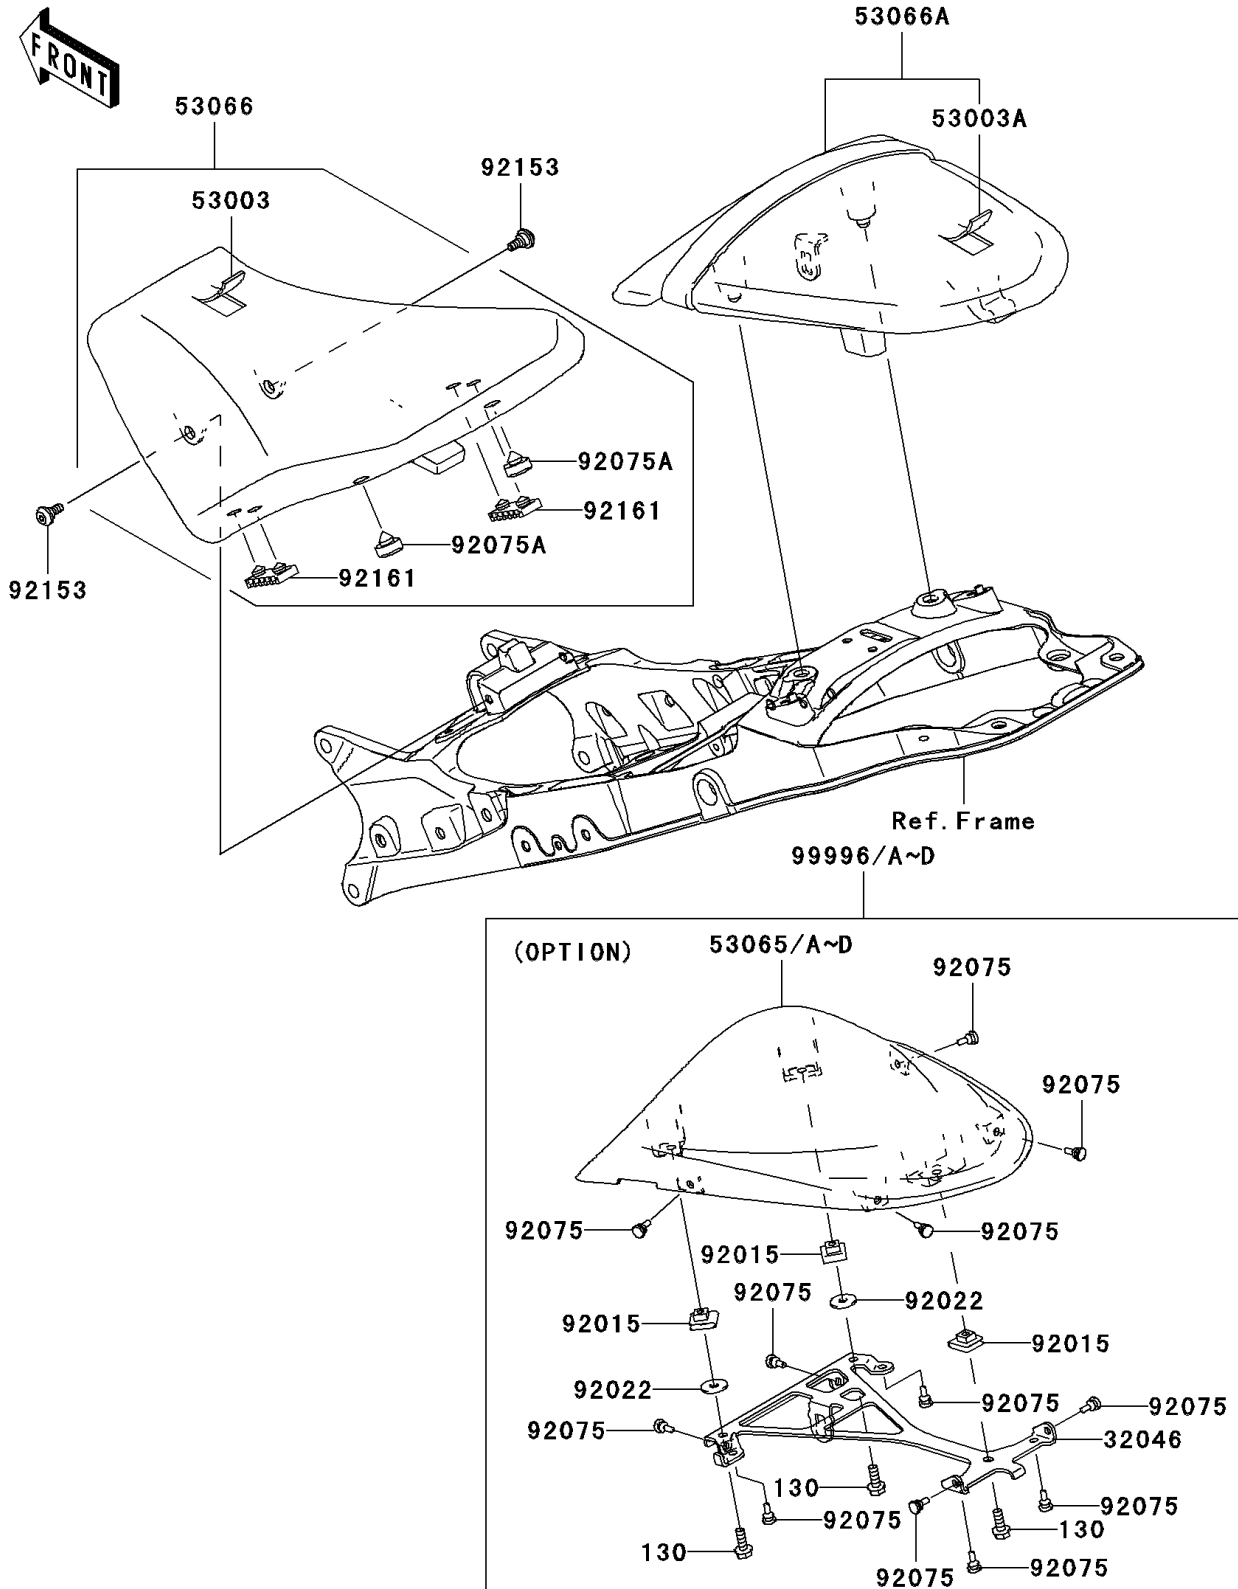

2007 Ninja® ZX™-10R PARTS DIAGRAM

Seat

F2510

2007 Ninja® ZX™-10R PARTS LIST

Seat

ITEM NAME	PART NUMBER	QUANTITY
BOLT-FLANGED,6X16 (Ref # 130)	130L0616	3
BRACKET-SEAT,SEAT COVER (Ref # 32046)	32046-0064	1
LEATHER,FRONT SEAT,BLACK (Ref # 53003)	53003-0062-MA	1
LEATHER,REAR SEAT,BLACK (Ref # 53003A)	53003-0094-MA	1
COVER SEAT,EBONY (Ref # 53065)	53065-0005-H8	1
SEAT-ASSY,FR,BLACK (Ref # 53066)	53066-0104-MA	1
SEAT-ASSY,RR,W/BAND,BLACK (Ref # 53066A)	53066-0151-MA	1
NUT,CLAMP,6MM (Ref # 92015)	92015-1531	3
WASHER,6.5X20X1.6 (Ref # 92022)	92022-1557	2
DAMPER (Ref # 92075)	92075-1808	12
DAMPER (Ref # 92075A)	92075-1927	2
BOLT,SOCKET,6MM (Ref # 92153)	92153-0489	2
DAMPER,SEAT (Ref # 92161)	92161-0149	2
KIT,SINGLE SEAT COVER,EBONY (Ref # 99996)	99996-1348-H8	1