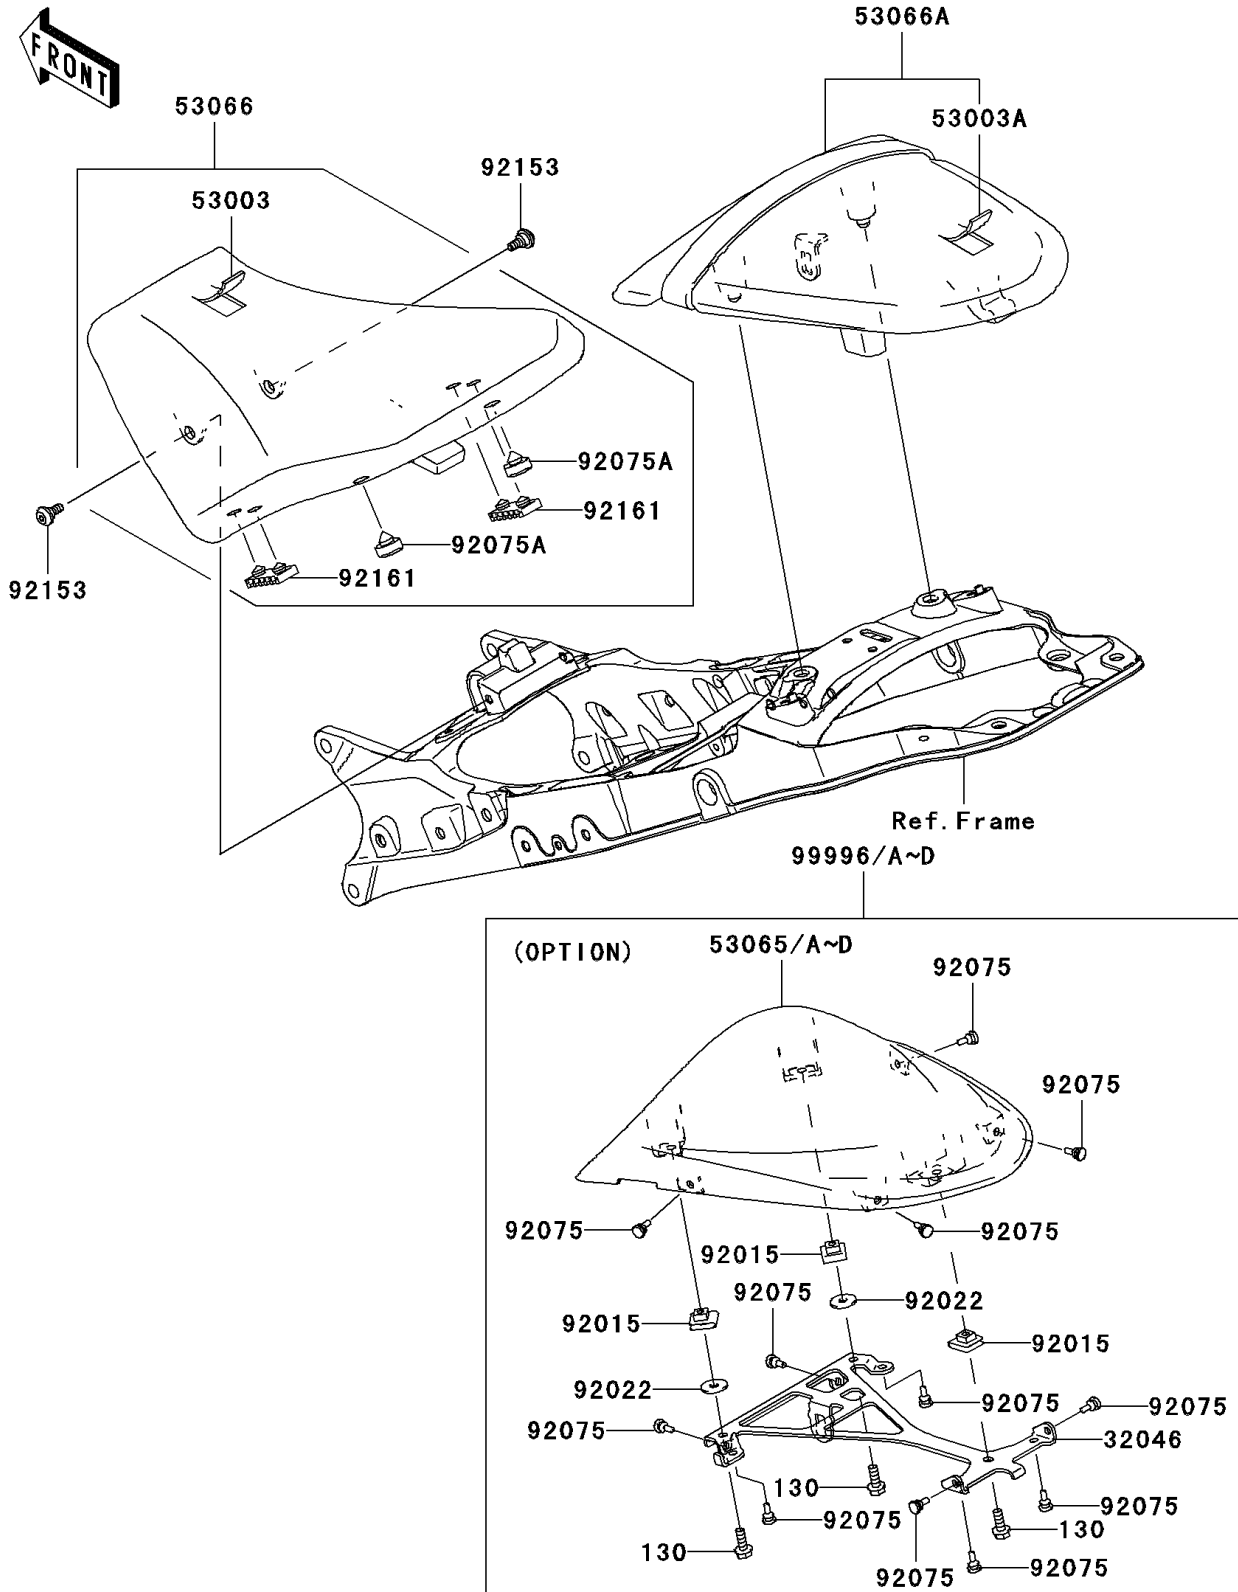

# 2007 Ninja® ZX™-10R PARTS DIAGRAM

Seat

F2510

## 2007 Ninja® ZX™-10R PARTS LIST

### Seat

ITEM NAME	PART NUMBER	QUANTITY
BOLT-FLANGED,6X16 (Ref # 130)	130L0616	3
BRACKET-SEAT,SEAT COVER (Ref # 32046)	32046-0064	1
LEATHER,FRONT SEAT,BLACK (Ref # 53003)	53003-0062-MA	1
LEATHER,REAR SEAT,BLACK (Ref # 53003A)	53003-0094-MA	1
COVER SEAT,EBONY (Ref # 53065)	53065-0005-H8	1
SEAT-ASSY,FR,BLACK (Ref # 53066)	53066-0104-MA	1
SEAT-ASSY,RR,W/BAND,BLACK (Ref # 53066A)	53066-0151-MA	1
NUT,CLAMP,6MM (Ref # 92015)	92015-1531	3
WASHER,6.5X20X1.6 (Ref # 92022)	92022-1557	2
DAMPER (Ref # 92075)	92075-1808	12
DAMPER (Ref # 92075A)	92075-1927	2
BOLT,SOCKET,6MM (Ref # 92153)	92153-0489	2
DAMPER,SEAT (Ref # 92161)	92161-0149	2
KIT,SINGLE SEAT COVER,EBONY (Ref # 99996)	99996-1348-H8	1