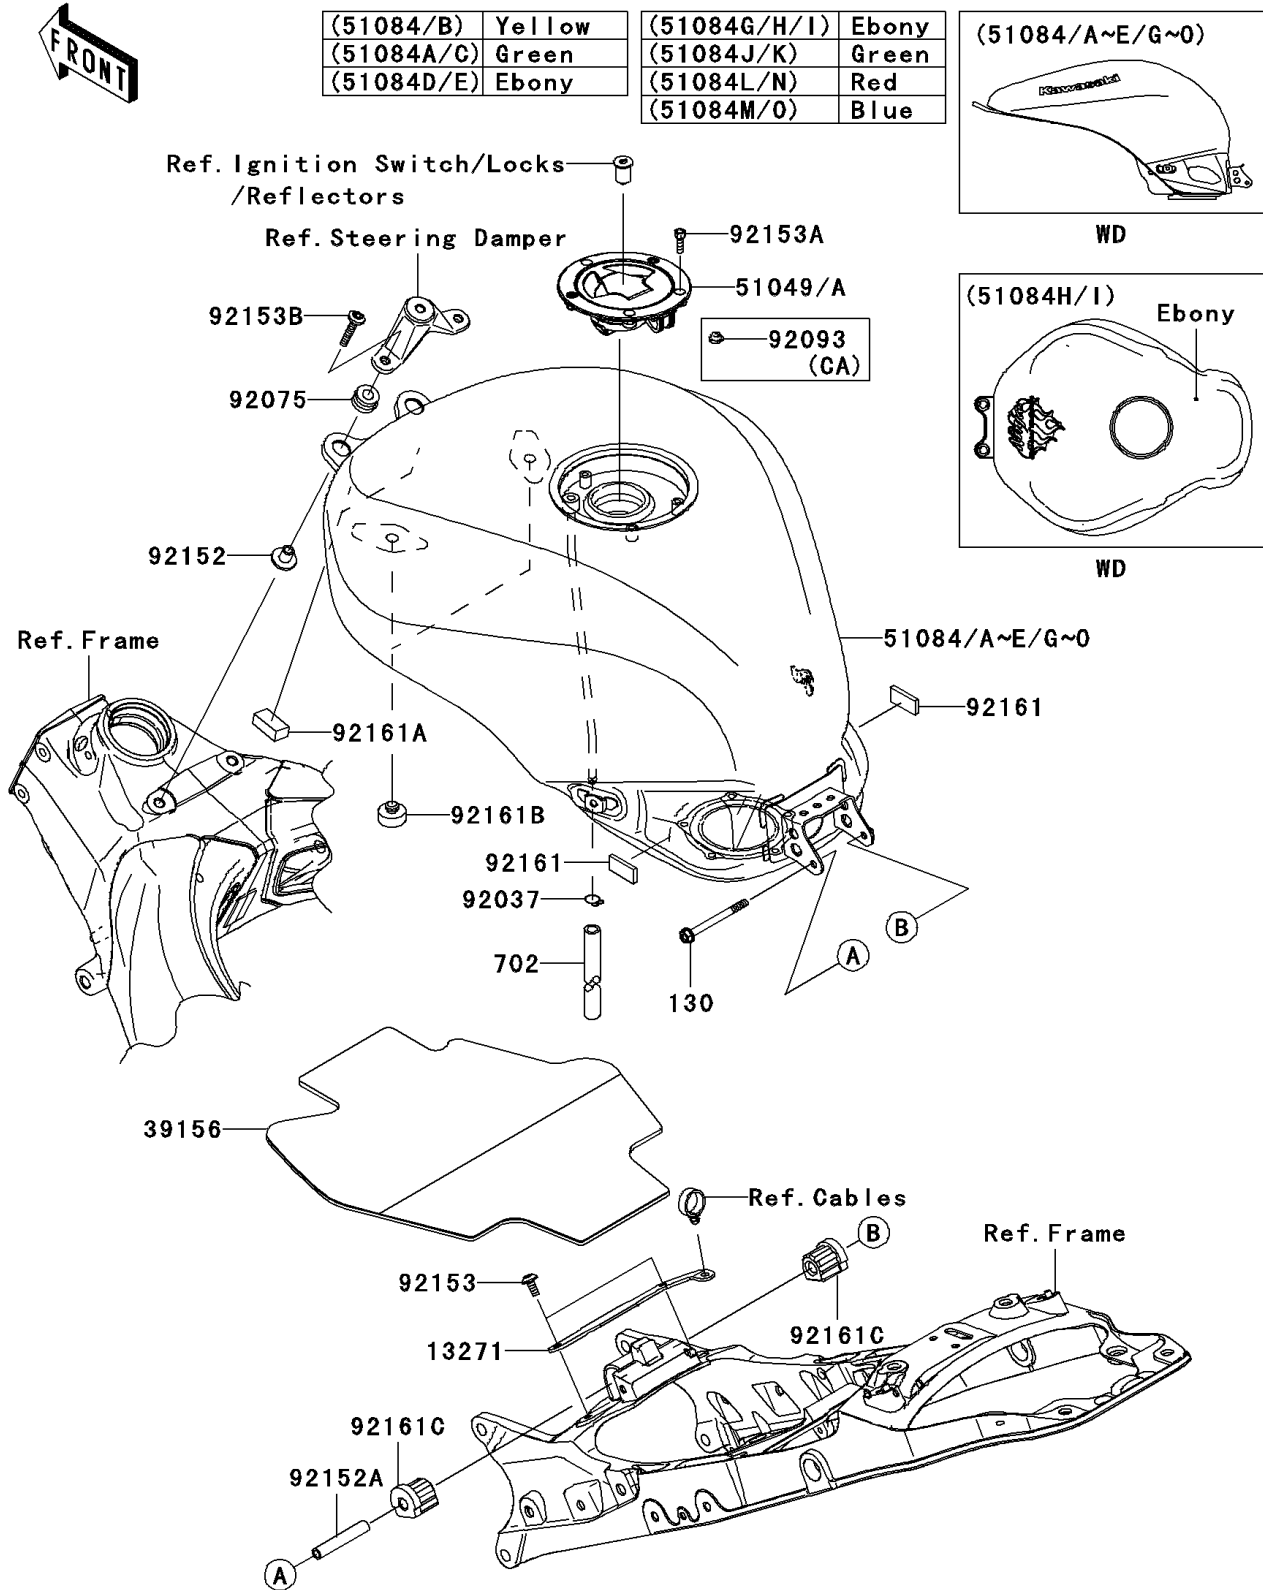

2007 Ninja® ZX™-10R PARTS DIAGRAM

Fuel Tank

F2410

2007 Ninja® ZX™-10R PARTS LIST

Fuel Tank

ITEM NAME	PART NUMBER	QUANTITY
PLATE,FUEL TANK,RR (Ref # 13271)	13271-0608	1
PAD,FUEL TANK (Ref # 39156)	39156-0142	1
CAP-TANK,FUEL (Ref # 51049A)	51049-0014	1
CLAMP,TUBE (Ref # 92037)	92037-010	1
DAMPER,RUBBER (Ref # 92075)	92075-1123	1
COLLAR (Ref # 92152)	92152-0091	1
COLLAR,6.8X10X60 (Ref # 92152A)	92152-1182	1
BOLT-FLANGED,6X70 (Ref # 130)	130L0670	1
TUBE-RUBBER,6X620 (Ref # 702)	702A06620	1
BOLT,SOCKET,6X14 (Ref # 92153)	92153-1612	1
BOLT,SOCKET,5X16 (Ref # 92153A)	92153-1616	1
BOLT,SOCKET,6X30 (Ref # 92153B)	92153-1627	1
DAMPER (Ref # 92161)	92161-0178	1
DAMPER (Ref # 92161A)	92161-0384	1
DAMPER,SEAT (Ref # 92161B)	92161-1065	1
DAMPER,FUEL TANK,RR (Ref # 92161C)	92161-1330	1
TANK-COMP-FUEL,EBONY (Ref # 51084G)	51084-5317-H8	1
TANK-COMP-FUEL,L.GREEN (Ref # 51084J)	51084-5322-777	1
TANK-COMP-FUEL,L.GREEN (Ref # 51084K)	51084-5323-777	1
TANK-COMP-FUEL,P.RED (Ref # 51084L)	51084-5325-234	1
TANK-COMP-FUEL,C.P.BLUE (Ref # 51084M)	51084-5325-723	1
TANK-COMP-FUEL,P.RED (Ref # 51084N)	51084-5326-234	1
TANK-COMP-FUEL,C.P.BLUE (Ref # 51084O)	51084-5326-723	1
SEAL,FUEL TANK CAP (Ref # 92093)	92093-1030	1