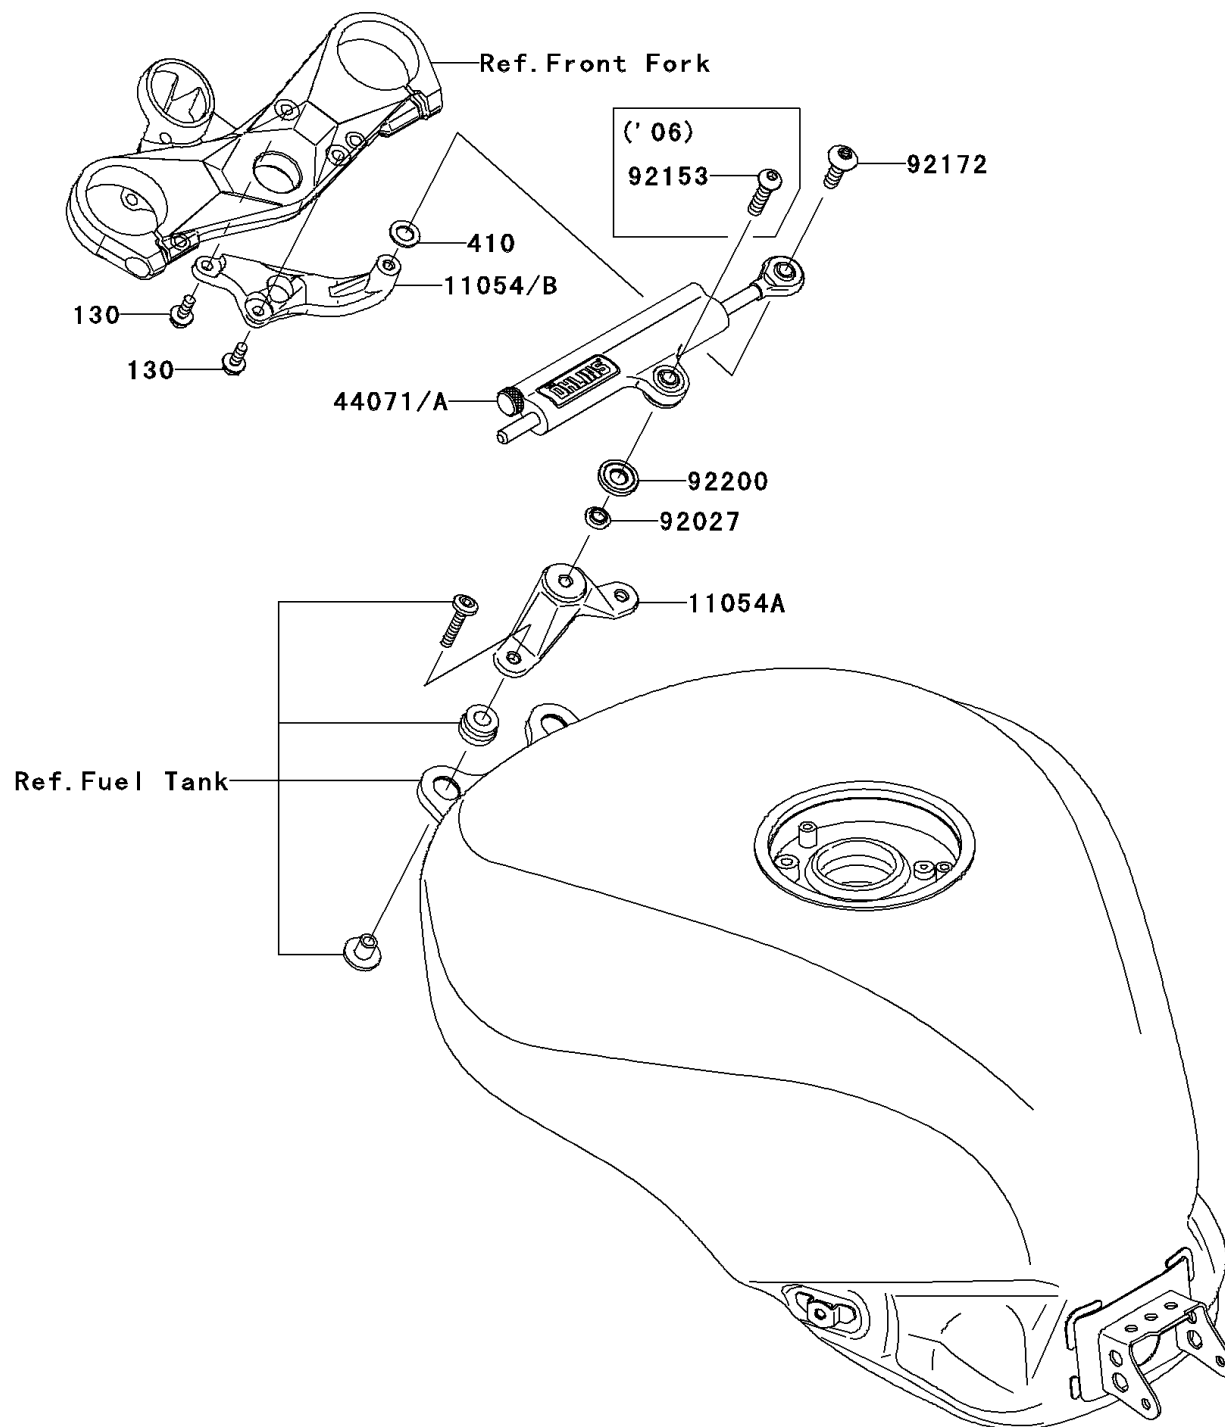

2007 Ninja® ZX™-10R PARTS DIAGRAM

Steering Damper

F2313

2007 Ninja® ZX™-10R PARTS LIST

Steering Damper

ITEM NAME	PART NUMBER	QUANTITY
BOLT-FLANGED,6X16 (Ref # 130)	130L0616	1
WASHER-PLAIN-SMALL,8MM (Ref # 410)	410AA0800	1
BRACKET,STEERING DAMPER,BLACK (Ref # 11054A)	11054-0023-11E	1
BRACKET,STEERING DAMPER (Ref # 11054B)	11054-1094	1
DAMPER-ASSY,STEERING (Ref # 44071A)	44071-0412	1
COLLAR,L=3.5 (Ref # 92027)	92027-1018	1
SCREW,8X26 (Ref # 92172)	92172-0269	1
WASHER (Ref # 92200)	92200-0293	1