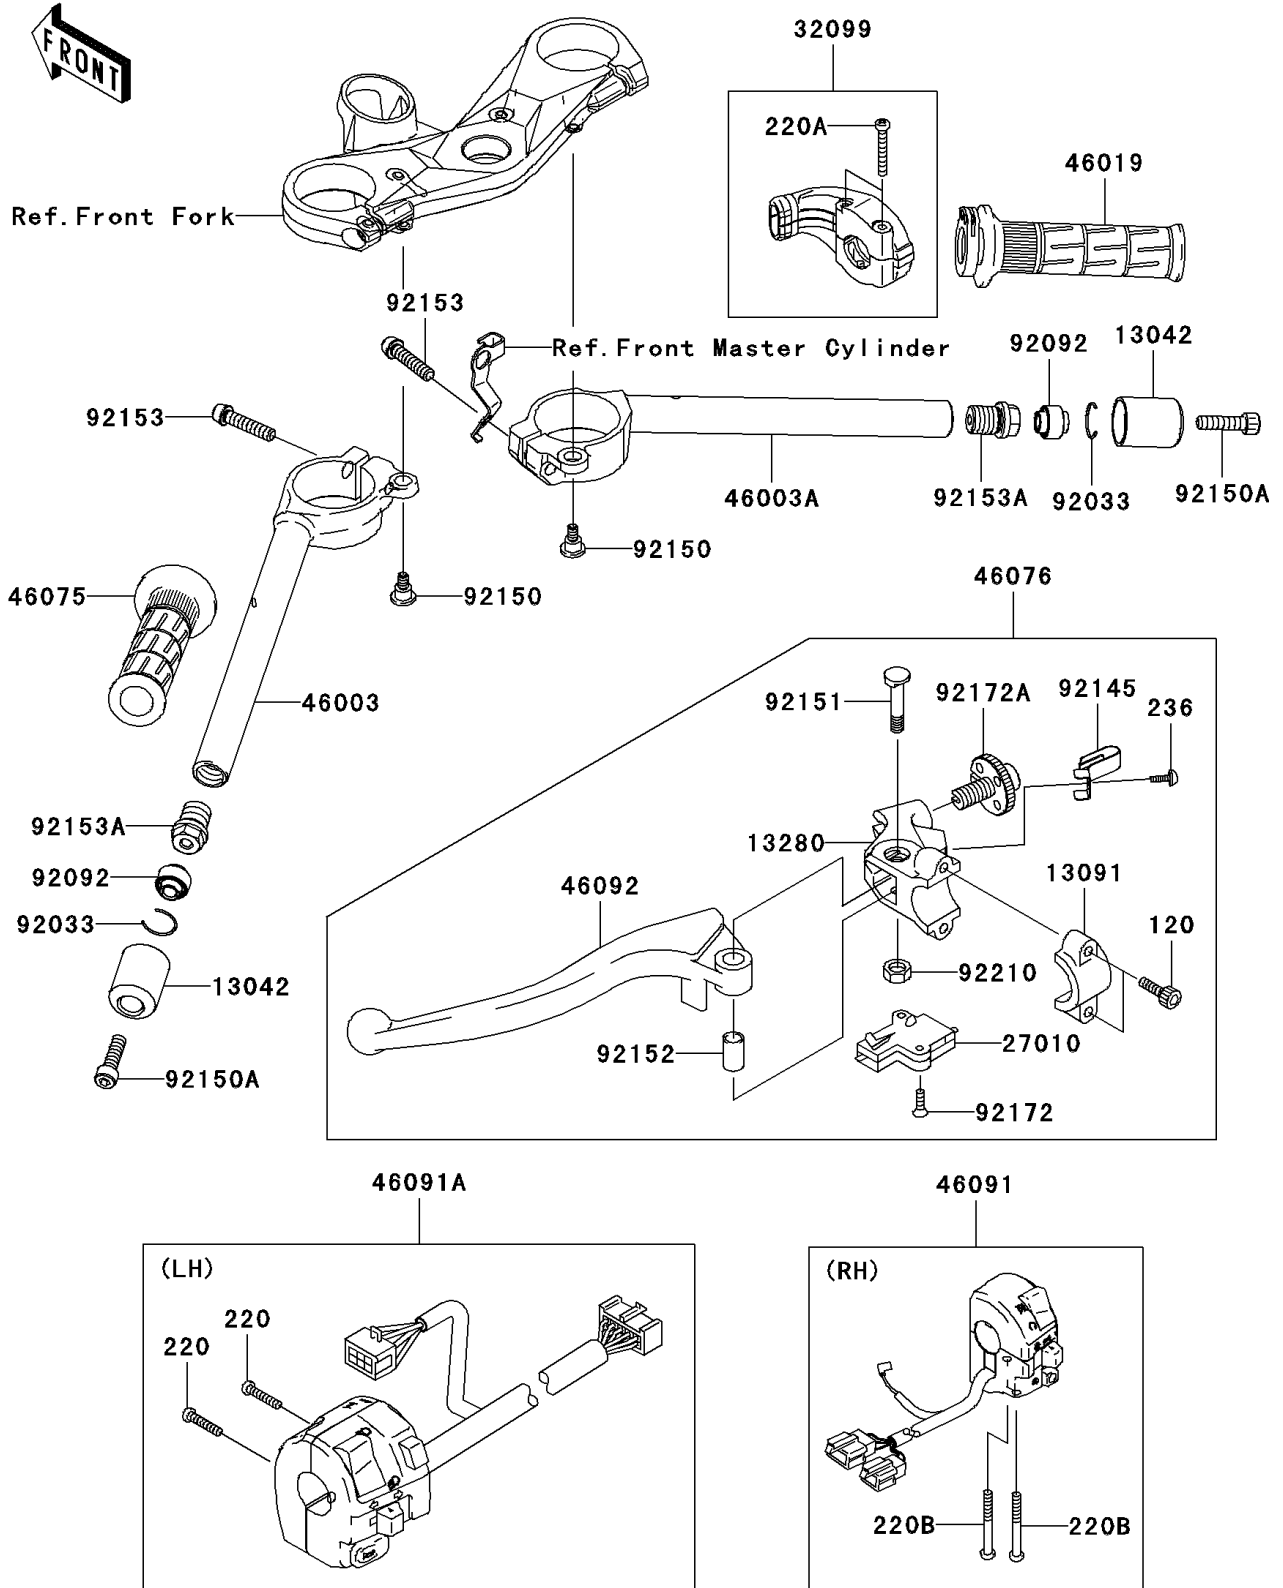

2007 Ninja® ZX™-10R PARTS DIAGRAM

Handlebar

F2310

2007 Ninja® ZX™-10R PARTS LIST

Handlebar

ITEM NAME	PART NUMBER	QUANTITY
BOLT-SOCKET,6X20 (Ref # 120)	120P0620	2
SCREW-PAN-CROS,5X25 (Ref # 220)	220C0525	2
SCREW-PAN-CROS,5X35 (Ref # 220A)	220C0535	2
SCREW-PAN-CROS,5X45 (Ref # 220B)	220C0545	2
SCREW-PAN-WSP-CROS,4X10 (Ref # 236)	236C0410	1
WEIGHT,HANDLE (Ref # 13042)	13042-1133	2
HOLDER,CLUTCH LEVER (Ref # 13091)	13091-1624	1
HOLDER,CLUTCH LEVER (Ref # 13280)	13280-1160	1
SWITCH,CLUTCH (Ref # 27010)	27010-1492	1
CASE,THROTTLE CABLE (Ref # 32099)	32099-1193	1
HANDLE,LH (Ref # 46003)	46003-0050	1
HANDLE,RH (Ref # 46003A)	46003-0095	1
GRIP-ASSY,THROTTLE (Ref # 46019)	46019-0001	1
GRIP,LH (Ref # 46075)	46075-1144	1
LEVER-ASSY-GRIP,CLUTCH (Ref # 46076)	46076-0033	1
HOUSING-ASSY-CONTROL,RH (Ref # 46091)	46091-0040	1
HOUSING-ASSY-CONTROL,LH (Ref # 46091A)	46091-0044	1
LEVER-GRIP,CLUTCH (Ref # 46092)	46092-0006	1
RING-SNAP,OD=22.2 (Ref # 92033)	92033-1102	2
BUSHING-RUBBER,HANDLE (Ref # 92092)	92092-1075	2
SPRING (Ref # 92145)	92145-1286	1
BOLT,6MM (Ref # 92150)	92150-1090	2
BOLT,SOCKET,8X30 (Ref # 92150A)	92150-1604	2
BOLT (Ref # 92151)	92151-1523	1
COLLAR (Ref # 92152)	92152-0103	1
BOLT,SOCKET,8X35 (Ref # 92153)	92153-0907	2
BOLT,17X18 (Ref # 92153A)	92153-1667	2
SCREW,3X16 (Ref # 92172)	92172-0183	2
SCREW,ADJUST NUT (Ref # 92172A)	92172-1060	1

2007 Ninja® ZX™-10R PARTS LIST

Handlebar

ITEM NAME	PART NUMBER	QUANTITY
NUT,LOCK,6MM (Ref # 92210)	92210-0006	1