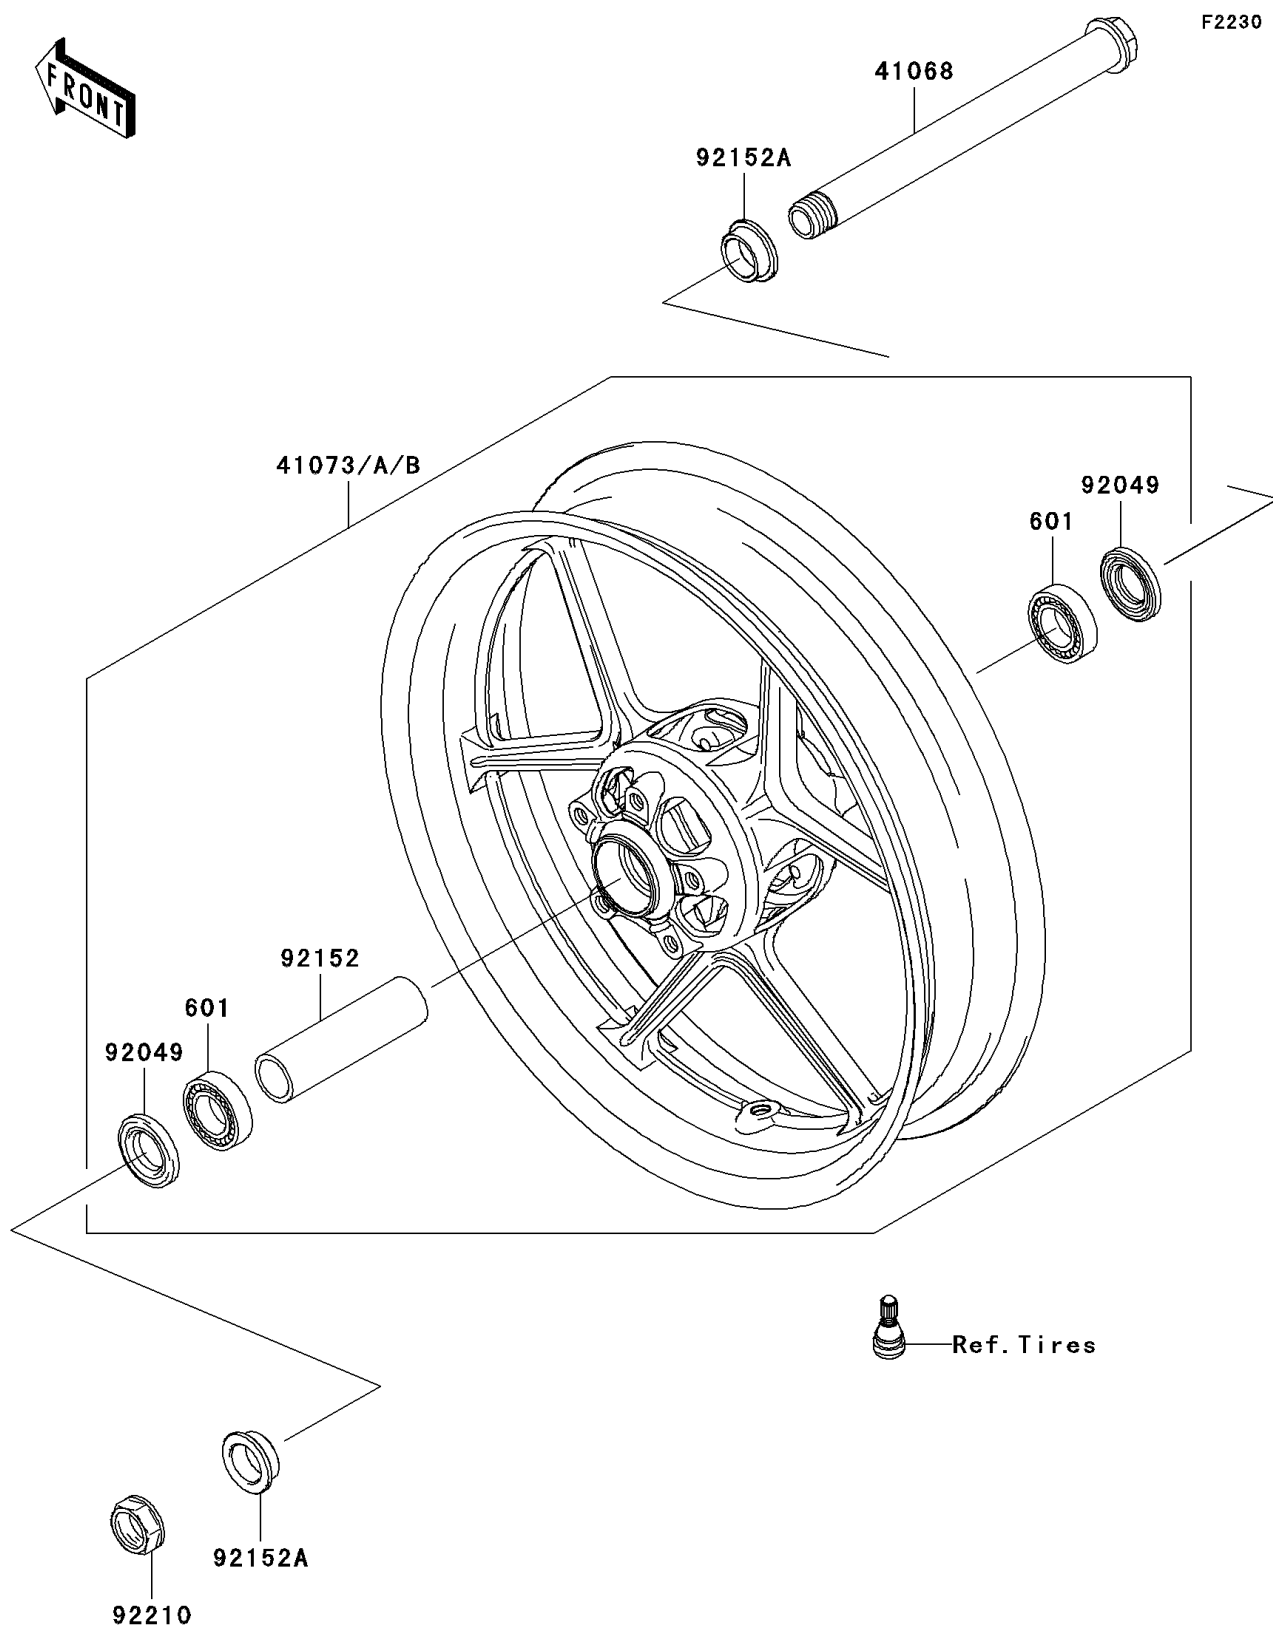

## 2007 Ninja® ZX™-10R PARTS DIAGRAM

Front Wheel

## 2007 Ninja® ZX™-10R PARTS LIST

Front Wheel

ITEM NAME	PART NUMBER	QUANTITY
BEARING-BALL,#6005UU (Ref # 601)	601B6005UU	1
AXLE,FR (Ref # 41068)	41068-0041	1
WHEEL-ASSY,FR,BLACK (Ref # 41073)	41073-0084-R2	1
SEAL-OIL,BJN 32 47 5 (Ref # 92049)	92049-1377	1
COLLAR,FR HUB,L=115 (Ref # 92152)	92152-0242	1
COLLAR,FR AXLE,L=13 (Ref # 92152A)	92152-0289	1
NUT,24MM (Ref # 92210)	92210-0291	1