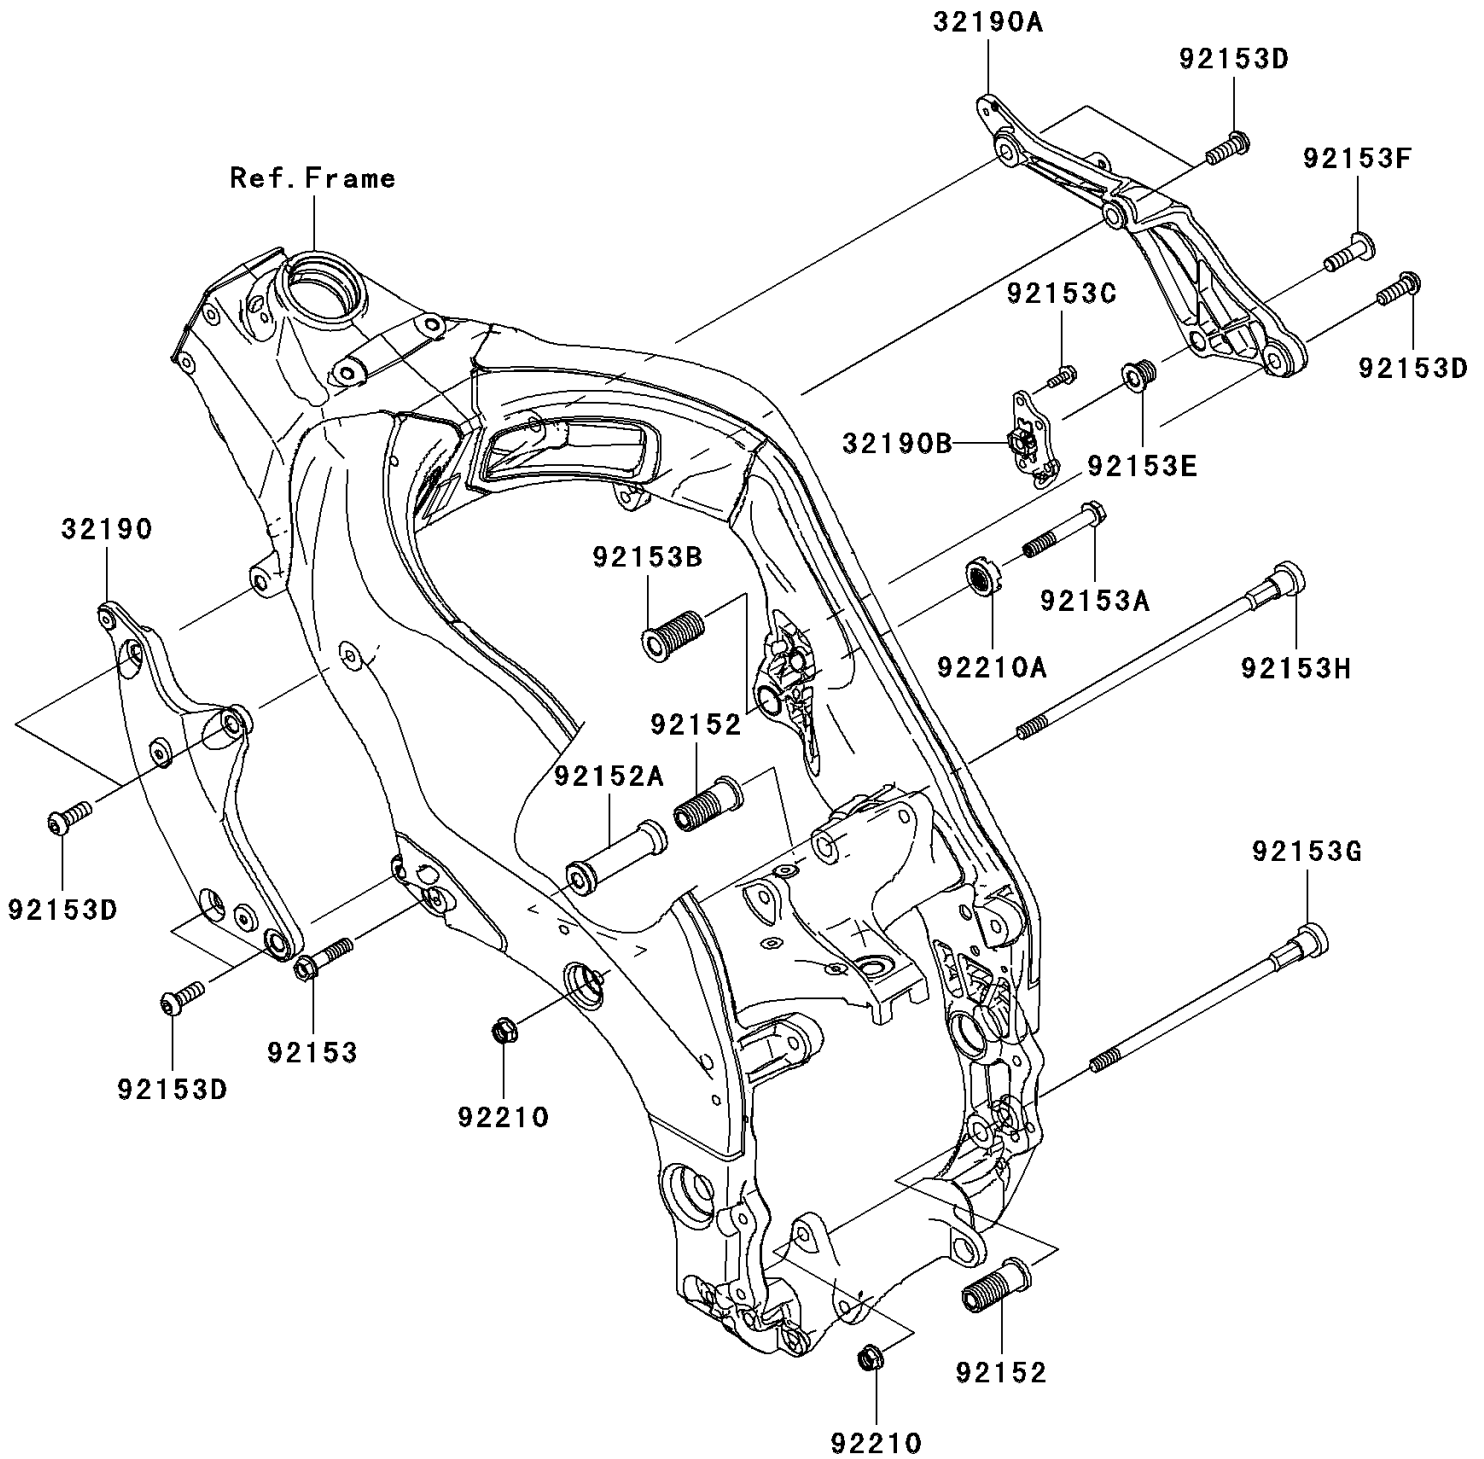

## 2006 Ninja® ZX™-10R PARTS DIAGRAM

Engine Mount

F2122

## 2006 Ninja® ZX™-10R PARTS LIST

Engine Mount

ITEM NAME	PART NUMBER	QUANTITY
BRACKET-ENGINE,LH (Ref # 32190)	32190-0196	1
BRACKET-ENGINE,RH (Ref # 32190A)	32190-0197	1
BRACKET-ENGINE,RH,HEAD (Ref # 32190B)	32190-0211	1
COLLAR,ENGINE MOUNT (Ref # 92152)	92152-0076	1
COLLAR,ENGINE MOUNT (Ref # 92152A)	92152-0096	1
BOLT,FLANGED,10X42 (Ref # 92153)	92153-0438	1
BOLT,FLANGED,10X67 (Ref # 92153A)	92153-0439	1
BOLT,SOCKET,20X43 (Ref # 92153B)	92153-0488	1
BOLT,FLANGED,6X16 (Ref # 92153C)	92153-0713	1
BOLT,SOCKET,10X30 (Ref # 92153D)	92153-1127	1
BOLT,ENGINE MOUNT (Ref # 92153E)	92153-1318	1
BOLT,ENGINE MOUNT (Ref # 92153F)	92153-1319	1
BOLT,SOCKET,10X227 (Ref # 92153G)	92153-1328	1
BOLT,SOCKET,10X279 (Ref # 92153H)	92153-1329	1
NUT,LOCK,FLANGED,10MM (Ref # 92210)	92210-0321	1
NUT,20MM (Ref # 92210A)	92210-1365	1