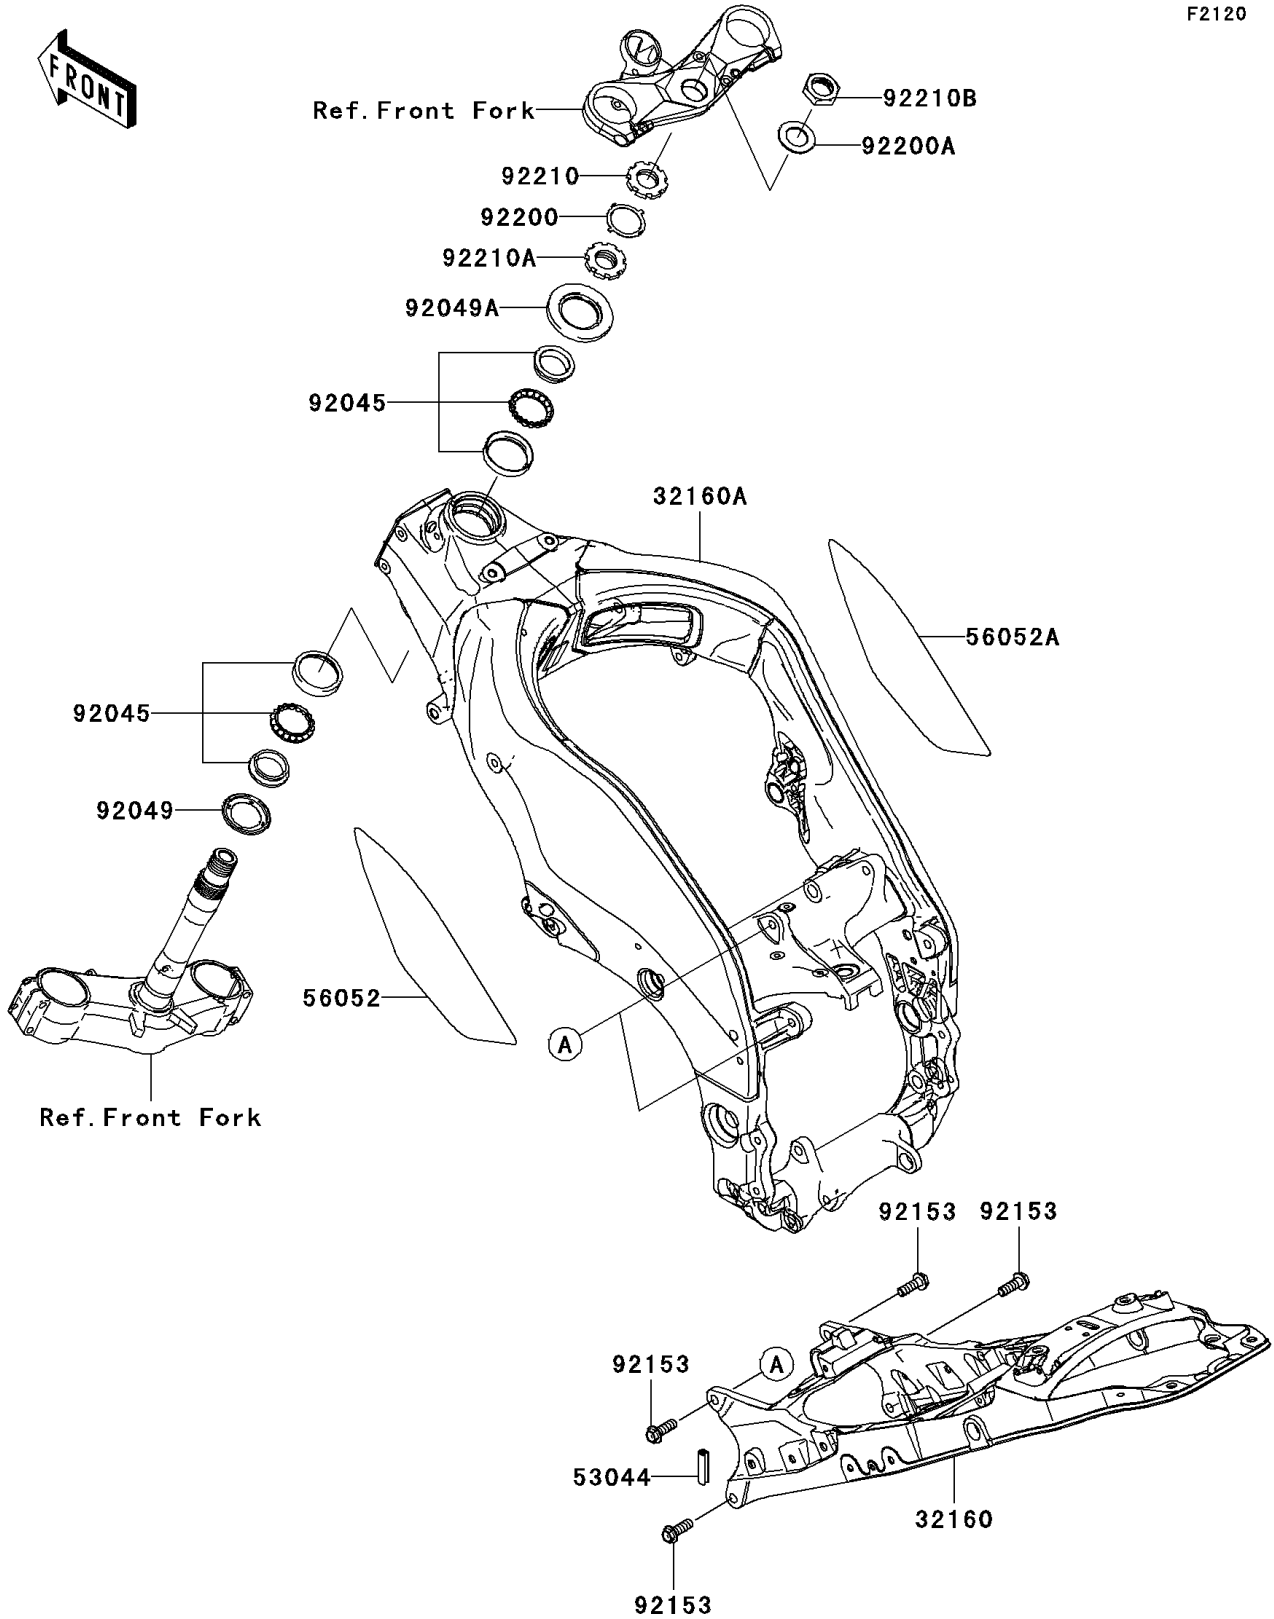

2007 Ninja® ZX™-10R PARTS DIAGRAM

Frame

F2120

2007 Ninja® ZX™-10R PARTS LIST

Frame

ITEM NAME	PART NUMBER	QUANTITY
FRAME-COMP,RR,F.S.BLACK (Ref # 32160)	32160-0133-11E	1
FRAME-COMP,FR,F.S.BLACK (Ref # 32160A)	32160-0136-11E	1
TRIM,L=40 (Ref # 53044)	53044-1174	1
MARK,FRAME OUTER PLATE,LH (Ref # 56052)	56052-0378	1
MARK,FRAME OUTER PLATE,RH (Ref # 56052A)	56052-0379	1
BEARING-BALL,SF07A17PX1V1 (Ref # 92045)	92045-1384	2
SEAL-OIL,DS35X55X4 (Ref # 92049)	92049-0022	1
SEAL-OIL,XXMH 43 75 6.4J (Ref # 92049A)	92049-1382	1
BOLT,FLANGED,10X30 (Ref # 92153)	92153-0801	4
WASHER (Ref # 92200)	92200-0036	1
WASHER,28.5X42X1.6 (Ref # 92200A)	92200-0110	1
NUT,35MM (Ref # 92210)	92210-0095	1
NUT,35MM (Ref # 92210A)	92210-0096	1
NUT,28MM (Ref # 92210B)	92210-0097	1