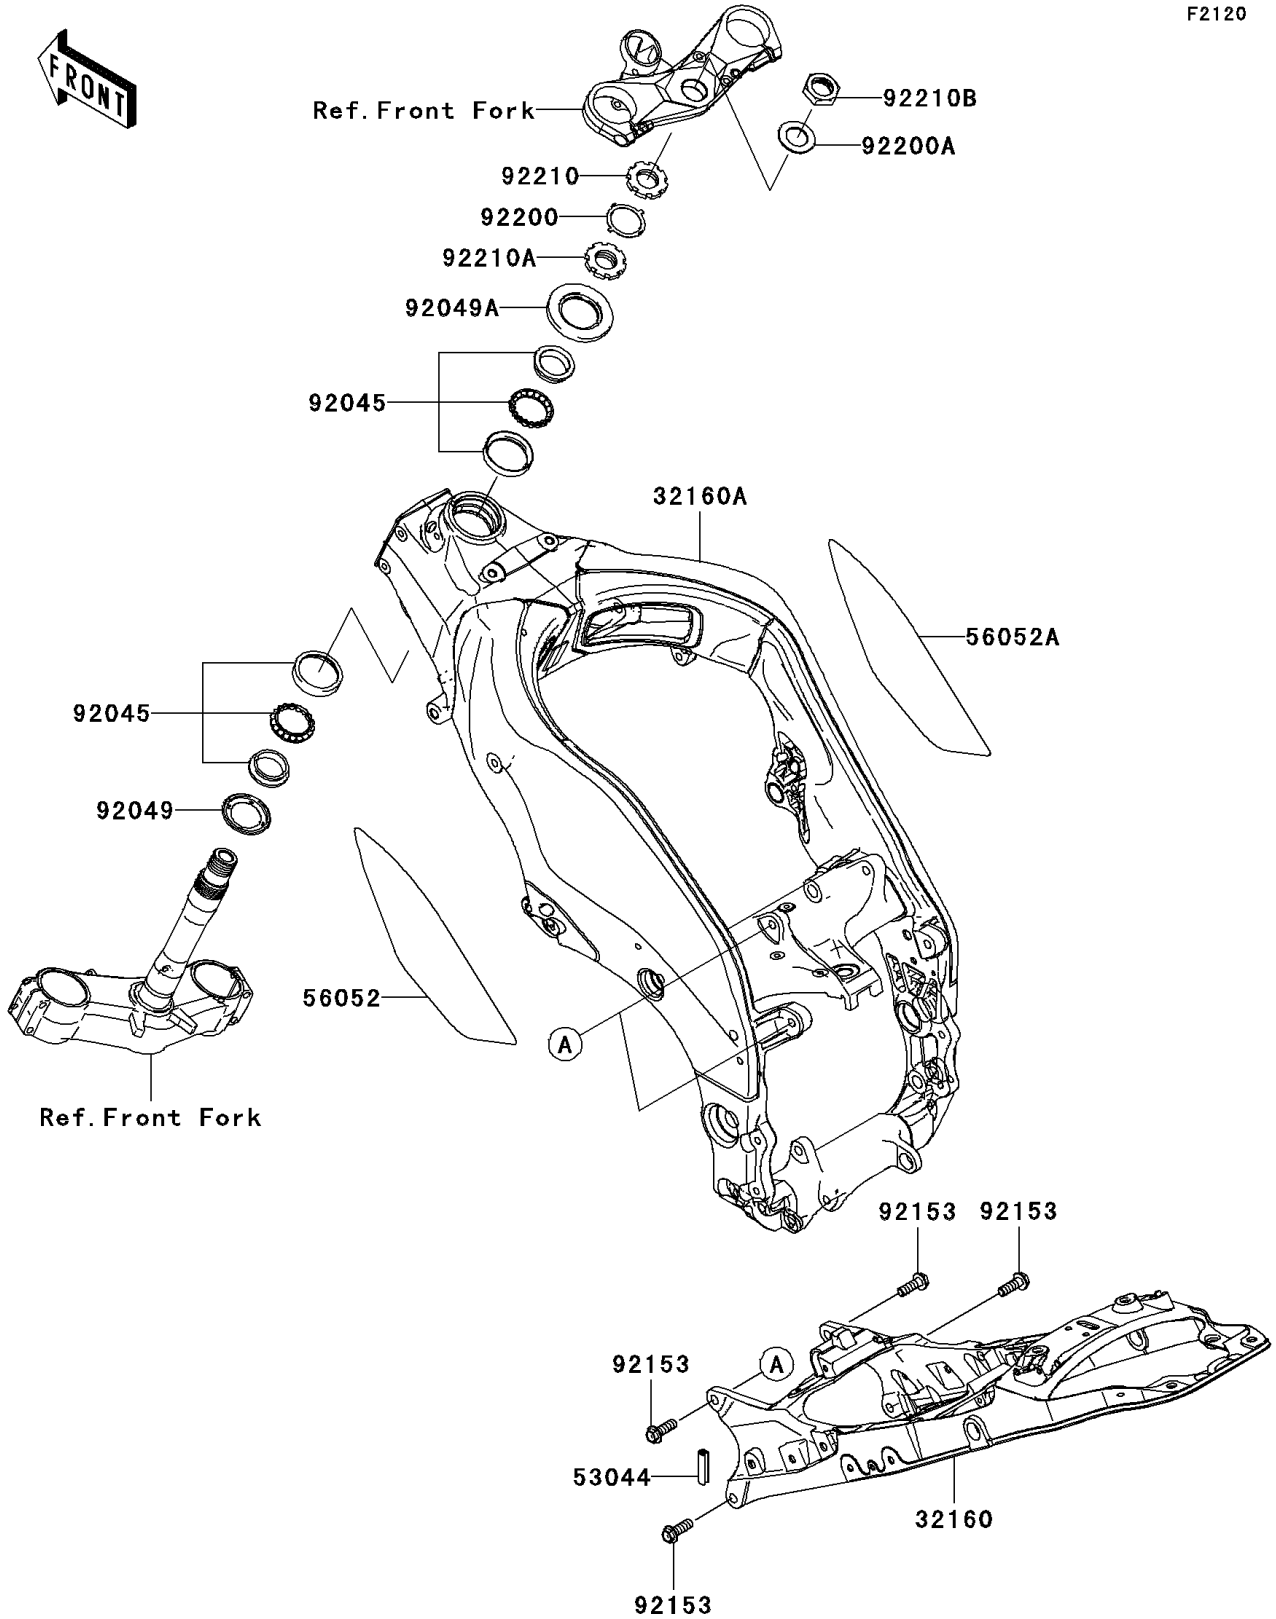

# 2007 Ninja® ZX™-10R PARTS DIAGRAM

Frame

F2120

## 2007 Ninja® ZX™-10R PARTS LIST

### Frame

ITEM NAME	PART NUMBER	QUANTITY
FRAME-COMP,RR,F.S.BLACK (Ref # 32160)	32160-0133-11E	1
FRAME-COMP,FR,F.S.BLACK (Ref # 32160A)	32160-0136-11E	1
TRIM,L=40 (Ref # 53044)	53044-1174	1
MARK,FRAME OUTER PLATE,LH (Ref # 56052)	56052-0378	1
MARK,FRAME OUTER PLATE,RH (Ref # 56052A)	56052-0379	1
BEARING-BALL,SF07A17PX1V1 (Ref # 92045)	92045-1384	2
SEAL-OIL,DS35X55X4 (Ref # 92049)	92049-0022	1
SEAL-OIL,XXMH 43 75 6.4J (Ref # 92049A)	92049-1382	1
BOLT,FLANGED,10X30 (Ref # 92153)	92153-0801	4
WASHER (Ref # 92200)	92200-0036	1
WASHER,28.5X42X1.6 (Ref # 92200A)	92200-0110	1
NUT,35MM (Ref # 92210)	92210-0095	1
NUT,35MM (Ref # 92210A)	92210-0096	1
NUT,28MM (Ref # 92210B)	92210-0097	1