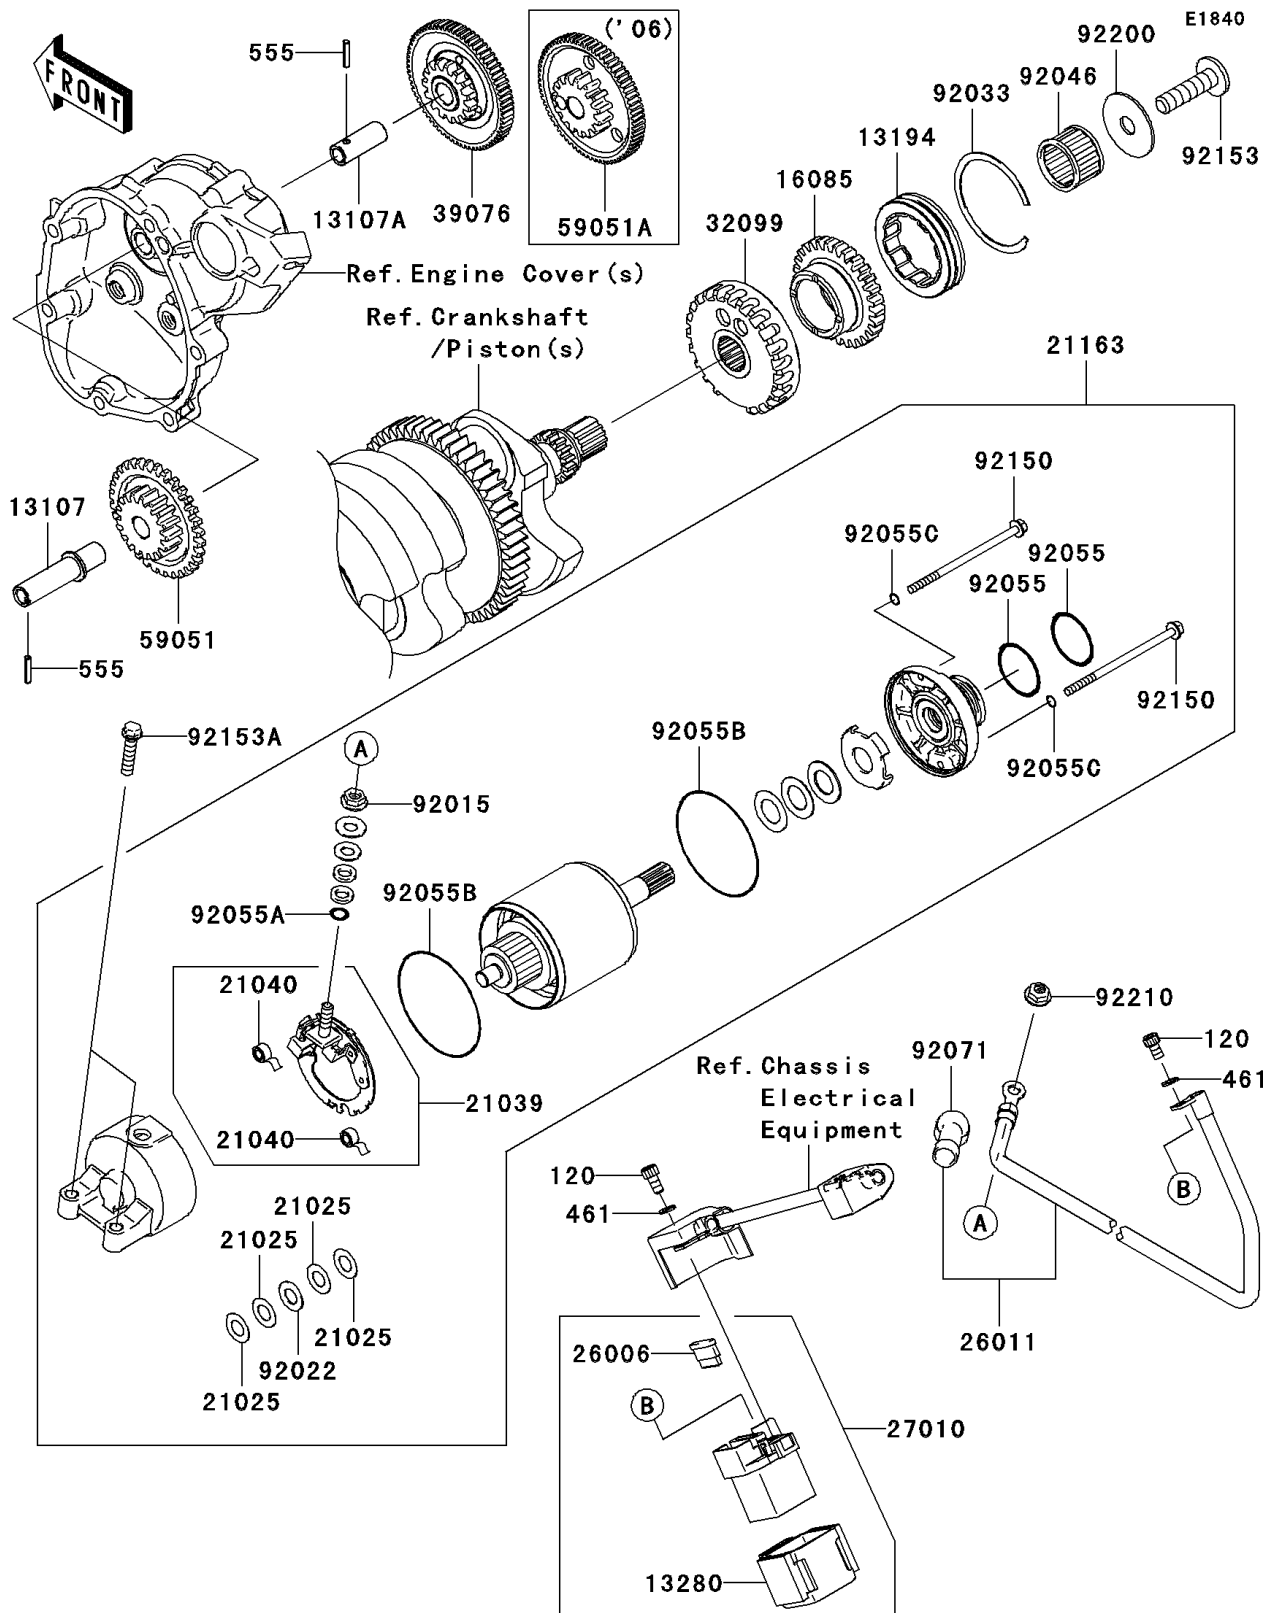

2007 Ninja® ZX™-10R PARTS DIAGRAM

Starter Motor

2007 Ninja® ZX™-10R PARTS LIST

Starter Motor

ITEM NAME	PART NUMBER	QUANTITY
BOLT-SOCKET,5X10 (Ref # 120)	120S0510	1
WASHER-SPRING,5MM,BLACK (Ref # 461)	461K0500	1
PIN-SPRING,3X16 (Ref # 555)	555A0316	1
SHAFT,ONEWAY CLUTCH SIDE (Ref # 13107)	13107-0105	1
SHAFT,STARTER SIDE (Ref # 13107A)	13107-0124	1
CLUTCH-ONEWAY (Ref # 13194)	13194-3704	1
HOLDER (Ref # 13280)	13280-1263	1
GEAR,29T (Ref # 16085)	16085-0102	1
WASHER,9.1X18X0.2 (Ref # 21025)	21025-011	1
BRUSH (Ref # 21039)	21039-1066	1
SPRING-BRUSH (Ref # 21040)	21040-1057	1
STARTER-ELECTRIC (Ref # 21163)	21163-0028	1
FUSE,30A-G (Ref # 26006)	26006-1006	1
WIRE-LEAD (Ref # 26011)	26011-0100	1
SWITCH,MAGNETIC (Ref # 27010)	27010-1446	1
CASE,STARTER CLUTCH (Ref # 32099)	32099-0019	1
LIMITER (Ref # 39076)	39076-0010	1
GEAR-SPUR,ONEWAY CLUTCH SIDE (Ref # 59051)	59051-0057	1
NUT,STARTER MOTOR (Ref # 92015)	92015-1476	1
WASHER,9.1X18X0.8 (Ref # 92022)	92022-1132	1
RING-SNAP (Ref # 92033)	92033-3731	1
BEARING-NEEDLE,RS263020 (Ref # 92046)	92046-0004	1
RING-O (Ref # 92055)	92055-1276	1
RING-O,4.5X2.0 (Ref # 92055A)	92055-1370	1
RING-O (Ref # 92055B)	92055-1550	1
RING-O (Ref # 92055C)	92055-1551	1
GROMMET (Ref # 92071)	92071-0024	1
BOLT,FLANGED,4X80 (Ref # 92150)	92150-1969	1
BOLT,TORX,10X38 (Ref # 92153)	92153-1521	1

2007 Ninja® ZX™-10R PARTS LIST

Starter Motor

ITEM NAME	PART NUMBER	QUANTITY
BOLT-FLANGED,6X25 (Ref # 92153A)	92153-1563	1
WASHER,10.5X37X1.6 (Ref # 92200)	92200-0238	1
NUT,6MM (Ref # 92210)	92210-0188	1