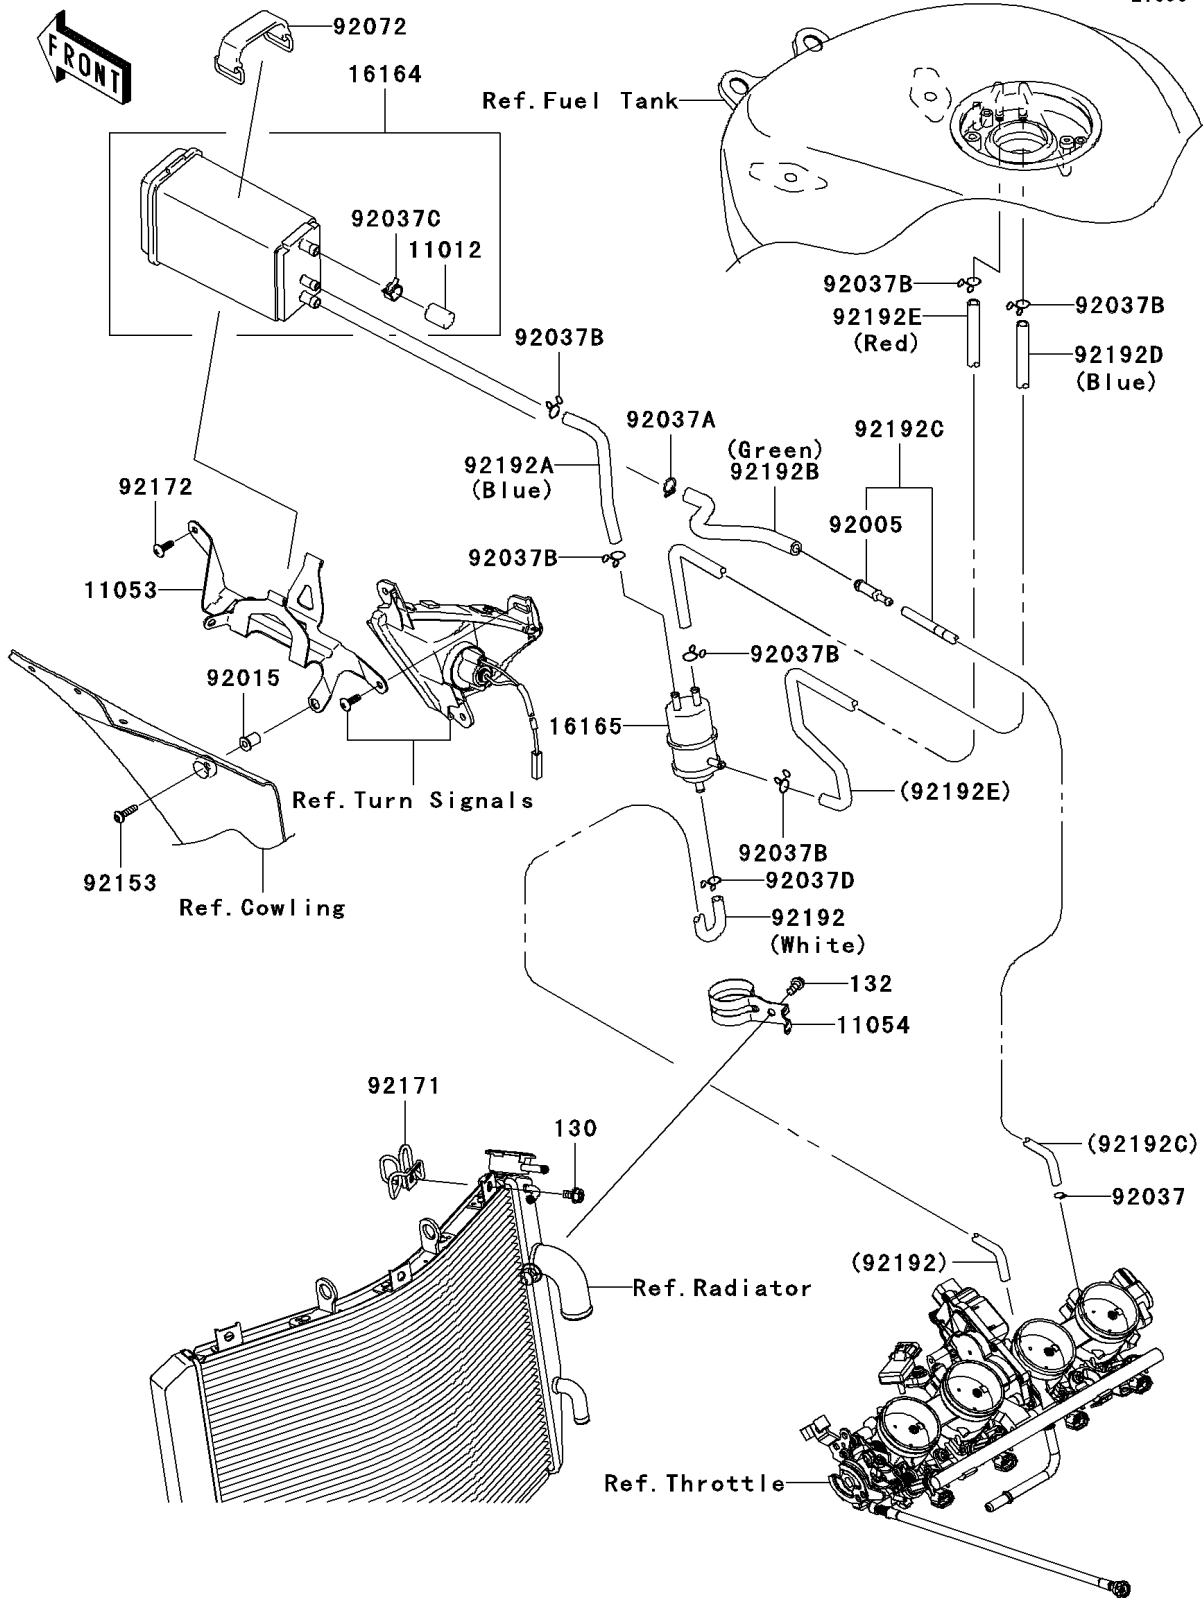

2007 Ninja® ZX™-10R PARTS DIAGRAM

Fuel Evaporative System(CA)

E1650

2007 Ninja® ZX™-10R PARTS LIST

Fuel Evaporative System(CA)

ITEM NAME	PART NUMBER	QUANTITY
CAP,CANISTER (Ref # 11012)	11012-1388	1
BRACKET,CANISTER (Ref # 11053)	11053-1916	1
BRACKET,SEPARATOR (Ref # 11054)	11054-0012	1
CANISTER (Ref # 16164)	16164-1054	1
SEPARATOR (Ref # 16165)	16165-1001	1
FITTING (Ref # 92005)	92005-0032	1
NUT,WELL,5MM (Ref # 92015)	92015-1757	1
CLAMP,TUBE (Ref # 92037)	92037-010	1
CLAMP,HOSE (Ref # 92037A)	92037-1104	1
CLAMP,TUBE (Ref # 92037B)	92037-147	6
CLAMP,CANISTER (Ref # 92037C)	92037-1512	1
CLAMP (Ref # 92037D)	92037-1712	1
BAND,L=50 (Ref # 92072)	92072-1419	1
BOLT,SOCKET,5X20 (Ref # 92153)	92153-0873	1
CLAMP (Ref # 92171)	92171-0565	1
SCREW,TAPPING,5X16 (Ref # 92172)	92172-0175	1
TUBE,SEP.-THROBO,WHITE (Ref # 92192)	92192-0278	1
TUBE,SEP.-CANISTER,BLUE (Ref # 92192A)	92192-0279	1
TUBE,CANISTER-FITTING,GREEN (Ref # 92192B)	92192-0280	1
TUBE,FITTING-THROBO,GREEN TAPE (Ref # 92192C)	92192-0281	1
TUBE,SEP.-TANK,BLUE (Ref # 92192D)	92192-0313	1
TUBE,SEP.-TANK,RED (Ref # 92192E)	92192-0314	1
BOLT-FLANGED,6X10 (Ref # 130)	130L0610	1
BOLT-FLANGED-SMALL,6X14 (Ref # 132)	132L0614	1