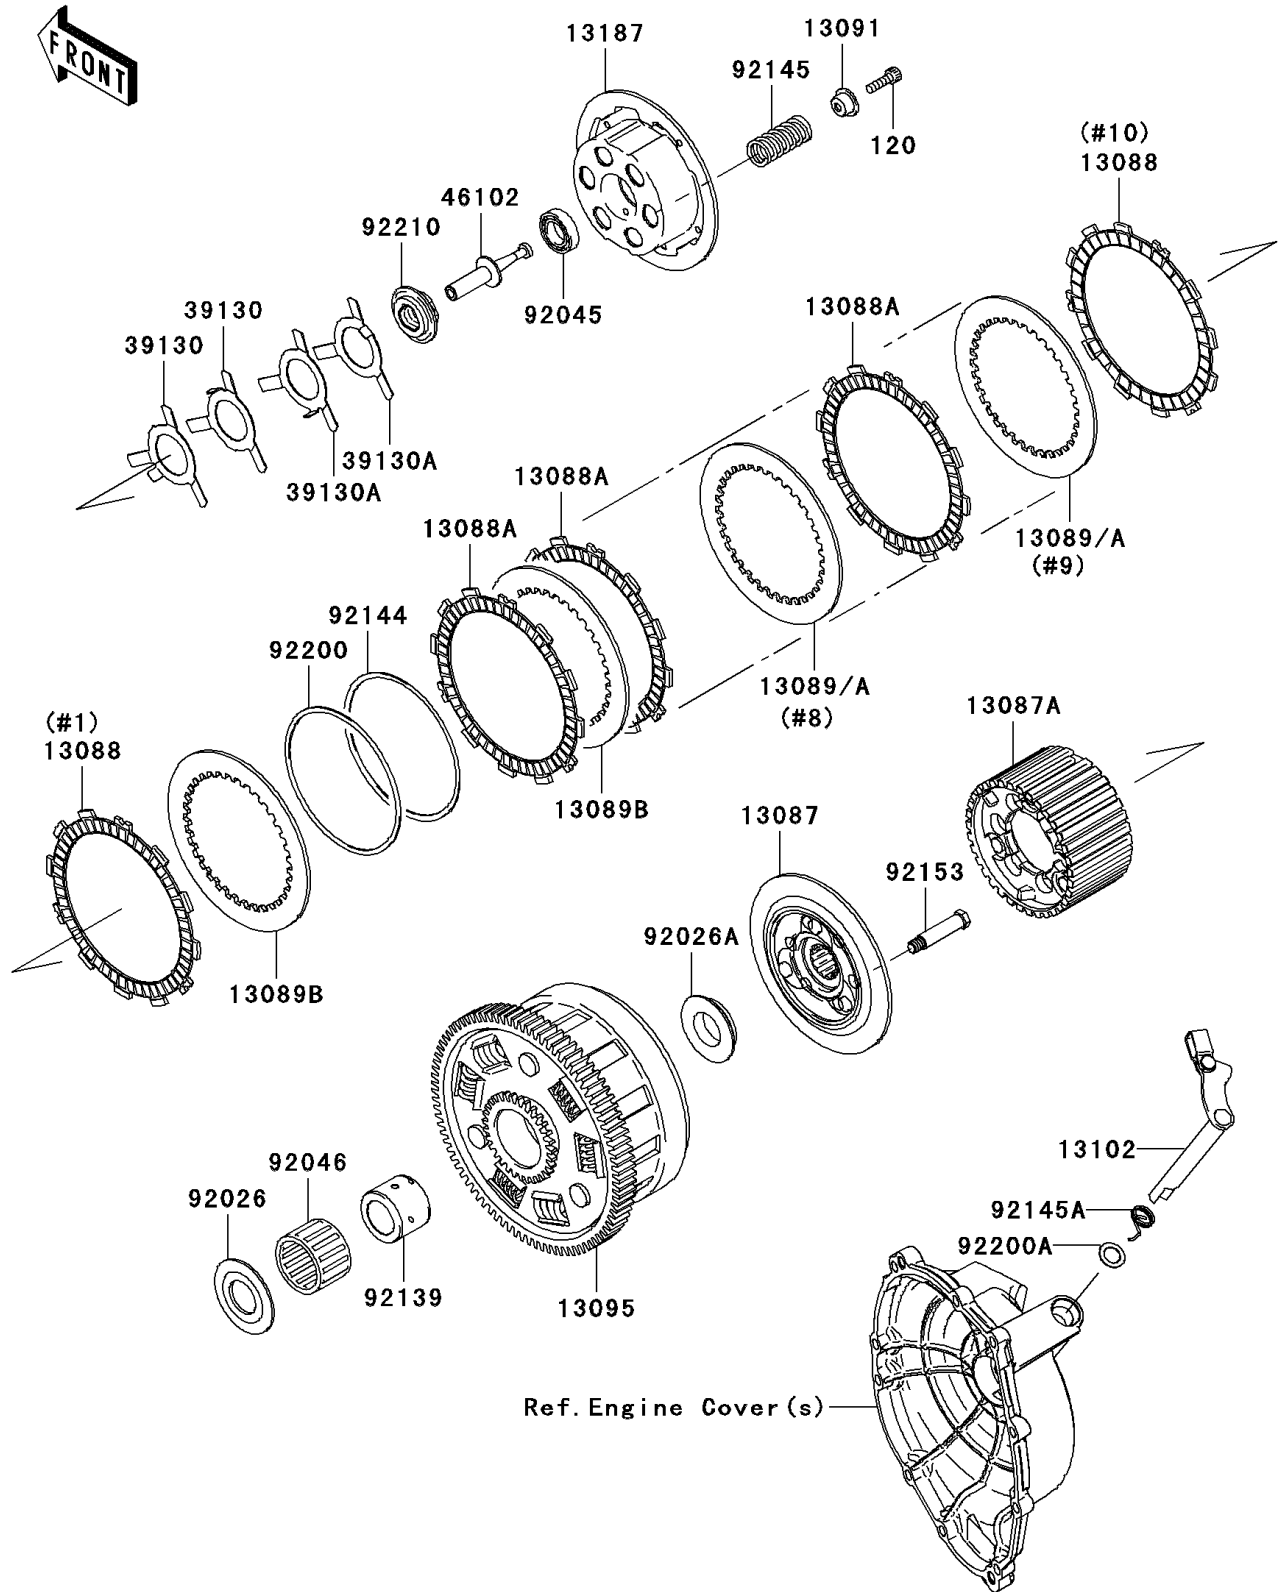

2007 Ninja® ZX™-10R PARTS DIAGRAM

Clutch

E1350

2007 Ninja® ZX™-10R PARTS LIST

Clutch

ITEM NAME	PART NUMBER	QUANTITY
BOLT-SOCKET,6X20 (Ref # 120)	120Q0620	1
HUB-CLUTCH (Ref # 13087)	13087-0010	1
HUB-CLUTCH (Ref # 13087A)	13087-0011	1
PLATE-FRICTION (Ref # 13088)	13088-0003	1
PLATE-FRICTION (Ref # 13088A)	13088-0013	1
PLATE-CLUTCH,T=2.3 (Ref # 13089)	13089-0008	1
PLATE-CLUTCH,T=2.6 (Ref # 13089A)	13089-0009	1
PLATE-CLUTCH,T=2.9 (Ref # 13089B)	13089-1093	1
HOLDER,CLUTCH SPRING (Ref # 13091)	13091-1840	1
HOUSING-COMP-CLUTCH (Ref # 13095)	13095-0073	1
RELEASE-COMP-CLUTCH (Ref # 13102)	13102-0018	1
PLATE-CLUTCH OPERATING (Ref # 13187)	13187-0006	1
SPRING-LEAF (Ref # 39130)	39130-1078	1
SPRING-LEAF (Ref # 39130A)	39130-1079	1
ROD (Ref # 46102)	46102-0047	1
SPACER (Ref # 92026)	92026-0029	1
SPACER (Ref # 92026A)	92026-0037	1
BEARING-BALL,6903/2A (Ref # 92045)	92045-1053	1
BEARING-NEEDLE,K38X43X28.8X (Ref # 92046)	92046-1263	1
BUSHING,25X38X29.05 (Ref # 92139)	92139-0067	1
SPRING,FRICTION PLATE (Ref # 92144)	92144-1854	1
SPRING,CLUTCH (Ref # 92145)	92145-0220	1
SPRING,RELEASE-COMP (Ref # 92145A)	92145-0325	1
BOLT (Ref # 92153)	92153-0797	1
WASHER,FRICTION PLATE (Ref # 92200)	92200-1260	1
WASHER,12X18.5X0.5 (Ref # 92200A)	92200-1487	1
NUT (Ref # 92210)	92210-0152	1