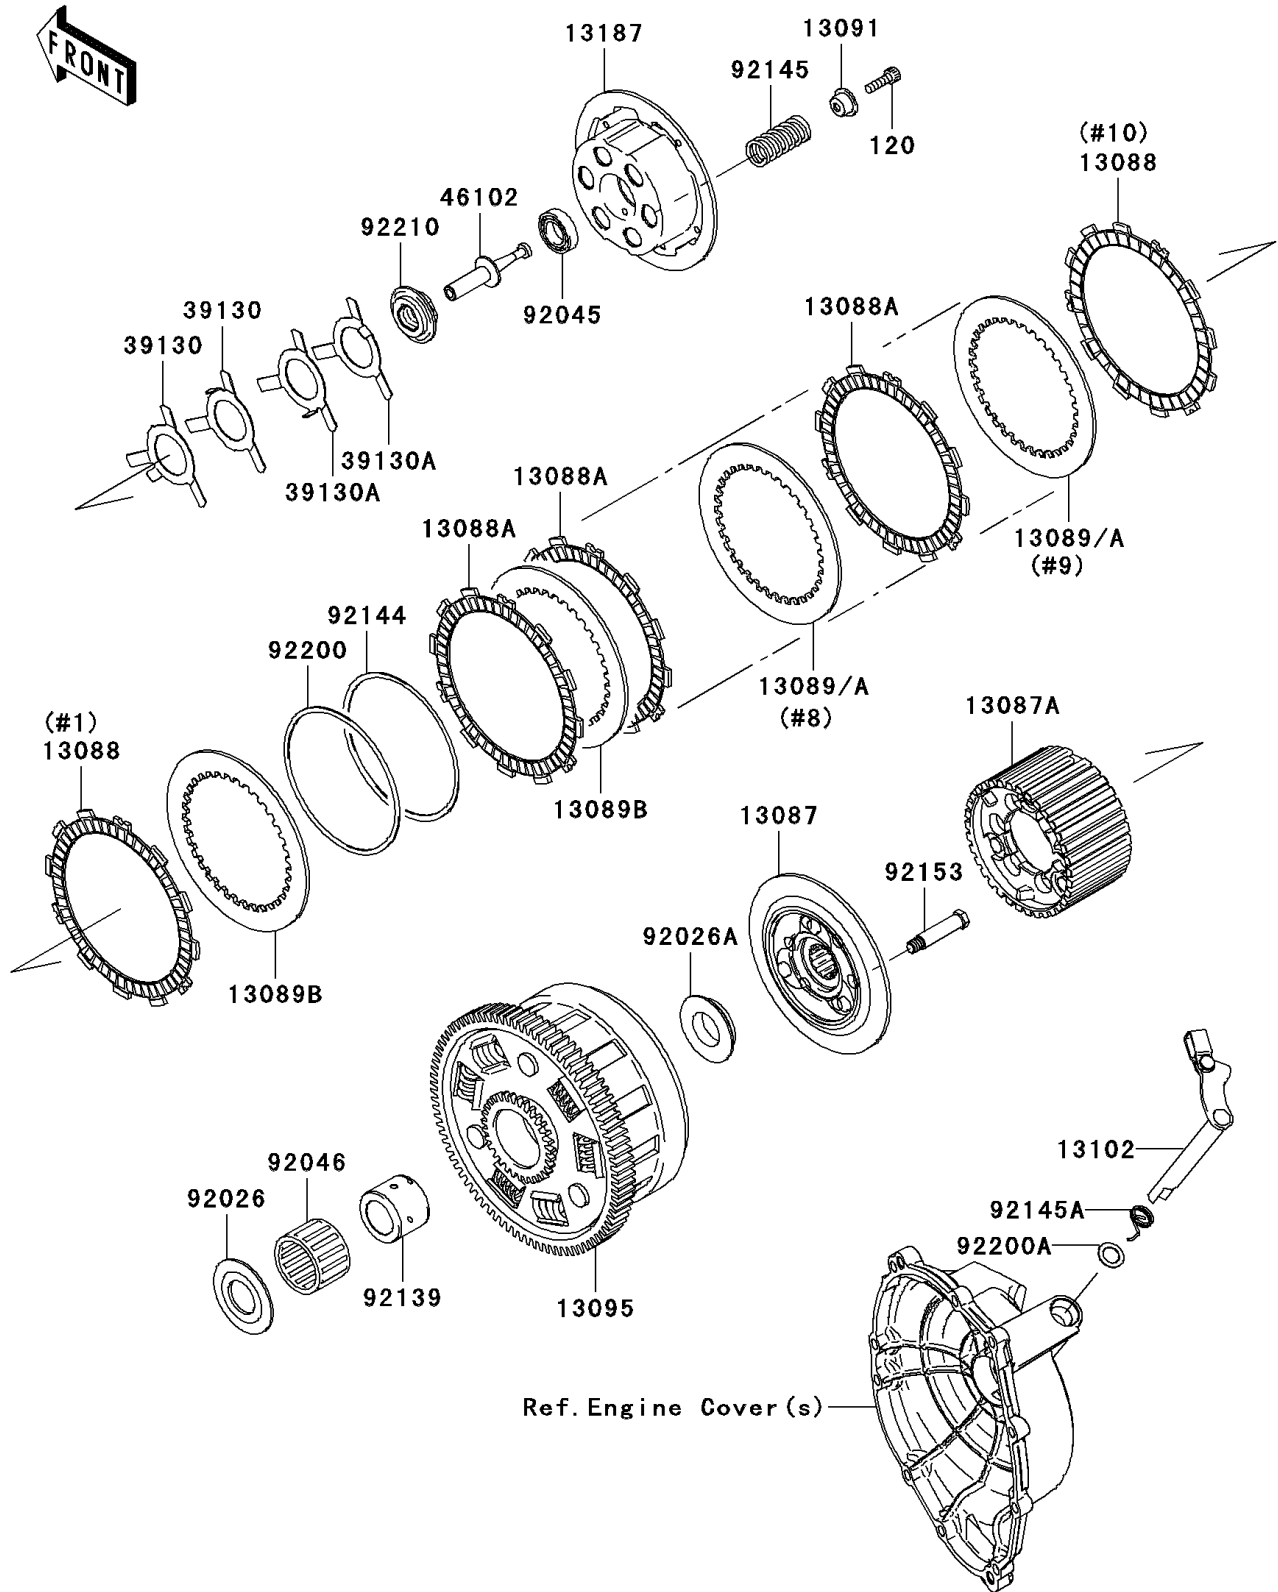

2006 Ninja® ZX™-10R PARTS DIAGRAM

Clutch

E1350

2006 Ninja® ZX™-10R PARTS LIST

Clutch

ITEM NAME	PART NUMBER	QUANTITY
BOLT-SOCKET,6X20 (Ref # 120)	120Q0620	1
HUB-CLUTCH (Ref # 13087)	13087-0010	1
HUB-CLUTCH (Ref # 13087A)	13087-0011	1
PLATE-FRICTION (Ref # 13088)	13088-0003	1
PLATE-FRICTION (Ref # 13088A)	13088-0013	1
PLATE-CLUTCH,T=2.3 (Ref # 13089)	13089-0008	1
PLATE-CLUTCH,T=2.6 (Ref # 13089A)	13089-0009	1
PLATE-CLUTCH,T=2.9 (Ref # 13089B)	13089-1093	1
HOLDER,CLUTCH SPRING (Ref # 13091)	13091-1840	1
HOUSING-COMP-CLUTCH (Ref # 13095)	13095-0073	1
RELEASE-COMP-CLUTCH (Ref # 13102)	13102-0018	1
PLATE-CLUTCH OPERATING (Ref # 13187)	13187-0006	1
SPRING-LEAF (Ref # 39130)	39130-1078	1
SPRING-LEAF (Ref # 39130A)	39130-1079	1
ROD (Ref # 46102)	46102-0047	1
SPACER (Ref # 92026)	92026-0029	1
SPACER (Ref # 92026A)	92026-0037	1
BEARING-BALL,6903/2A (Ref # 92045)	92045-1053	1
BEARING-NEEDLE,K38X43X28.8X (Ref # 92046)	92046-1263	1
BUSHING,25X38X29.05 (Ref # 92139)	92139-0067	1
SPRING,FRICTION PLATE (Ref # 92144)	92144-1854	1
SPRING,CLUTCH (Ref # 92145)	92145-0220	1
SPRING,RELEASE-COMP (Ref # 92145A)	92145-0325	1
BOLT (Ref # 92153)	92153-0797	1
WASHER,FRICTION PLATE (Ref # 92200)	92200-1260	1
WASHER,12X18.5X0.5 (Ref # 92200A)	92200-1487	1
NUT (Ref # 92210)	92210-0152	1