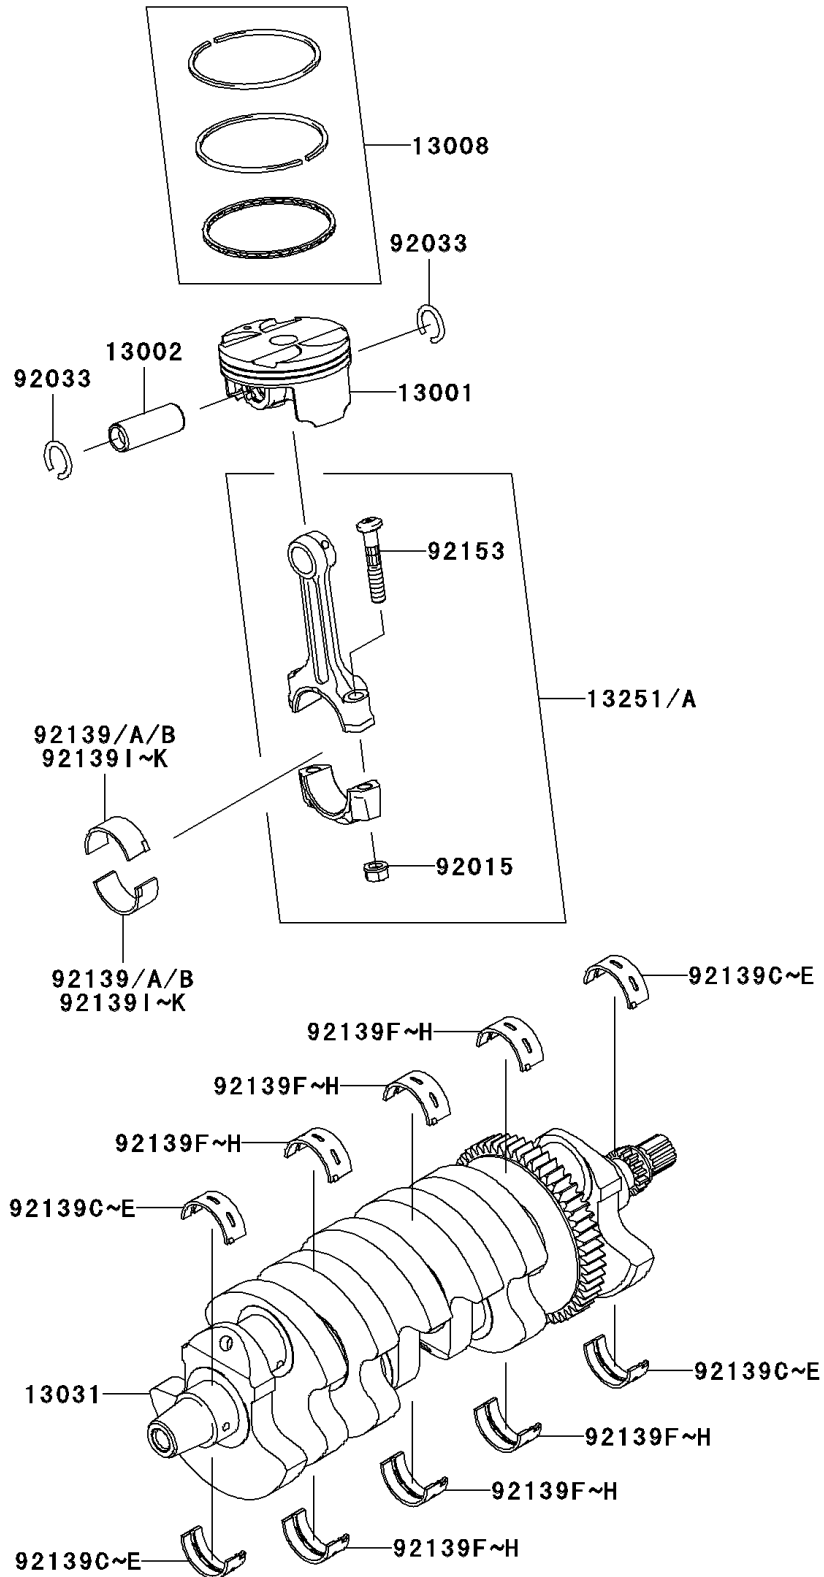

2007 Ninja® ZX™-10R PARTS DIAGRAM

Crankshaft/Piston(s)

E1320

2007 Ninja® ZX™-10R PARTS LIST

Crankshaft/Piston(s)

ITEM NAME	PART NUMBER	QUANTITY
PISTON-ENGINE (Ref # 13001)	13001-0063	1
PIN-PISTON (Ref # 13002)	13002-0004	1
RING-SET-PISTON (Ref # 13008)	13008-0005	1
CRANKSHAFT-COMP (Ref # 13031)	13031-0083	1
ROD-ASSY-CONNECTING,I (Ref # 13251A)	13251-0023-II	1
NUT,FLANGED,8MM (Ref # 92015)	92015-1311	1
RING-SNAP (Ref # 92033)	92033-1054	1
BUSHING,CRANK #1,BLUE (Ref # 92139C)	92139-0029	1
BUSHING,CRANK #1,BLACK (Ref # 92139D)	92139-0030	1
BUSHING,CRANK #1,BROWN (Ref # 92139E)	92139-0031	1
BUSHING,CRANK #2,BLUE (Ref # 92139F)	92139-0032	1
BUSHING,CRANK #2,BLACK (Ref # 92139G)	92139-0033	1
BUSHING,CRANK #2,BROWN (Ref # 92139H)	92139-0034	1
BUSHING,CRANK PIN,BLUE (Ref # 92139I)	92139-0122	1
BUSHING,CRANK PIN,BLACK (Ref # 92139J)	92139-0123	1
BUSHING,CRANK PIN,BROWN (Ref # 92139K)	92139-0124	1
BOLT,CON-ROD,M8X45.5 (Ref # 92153)	92153-0809	1