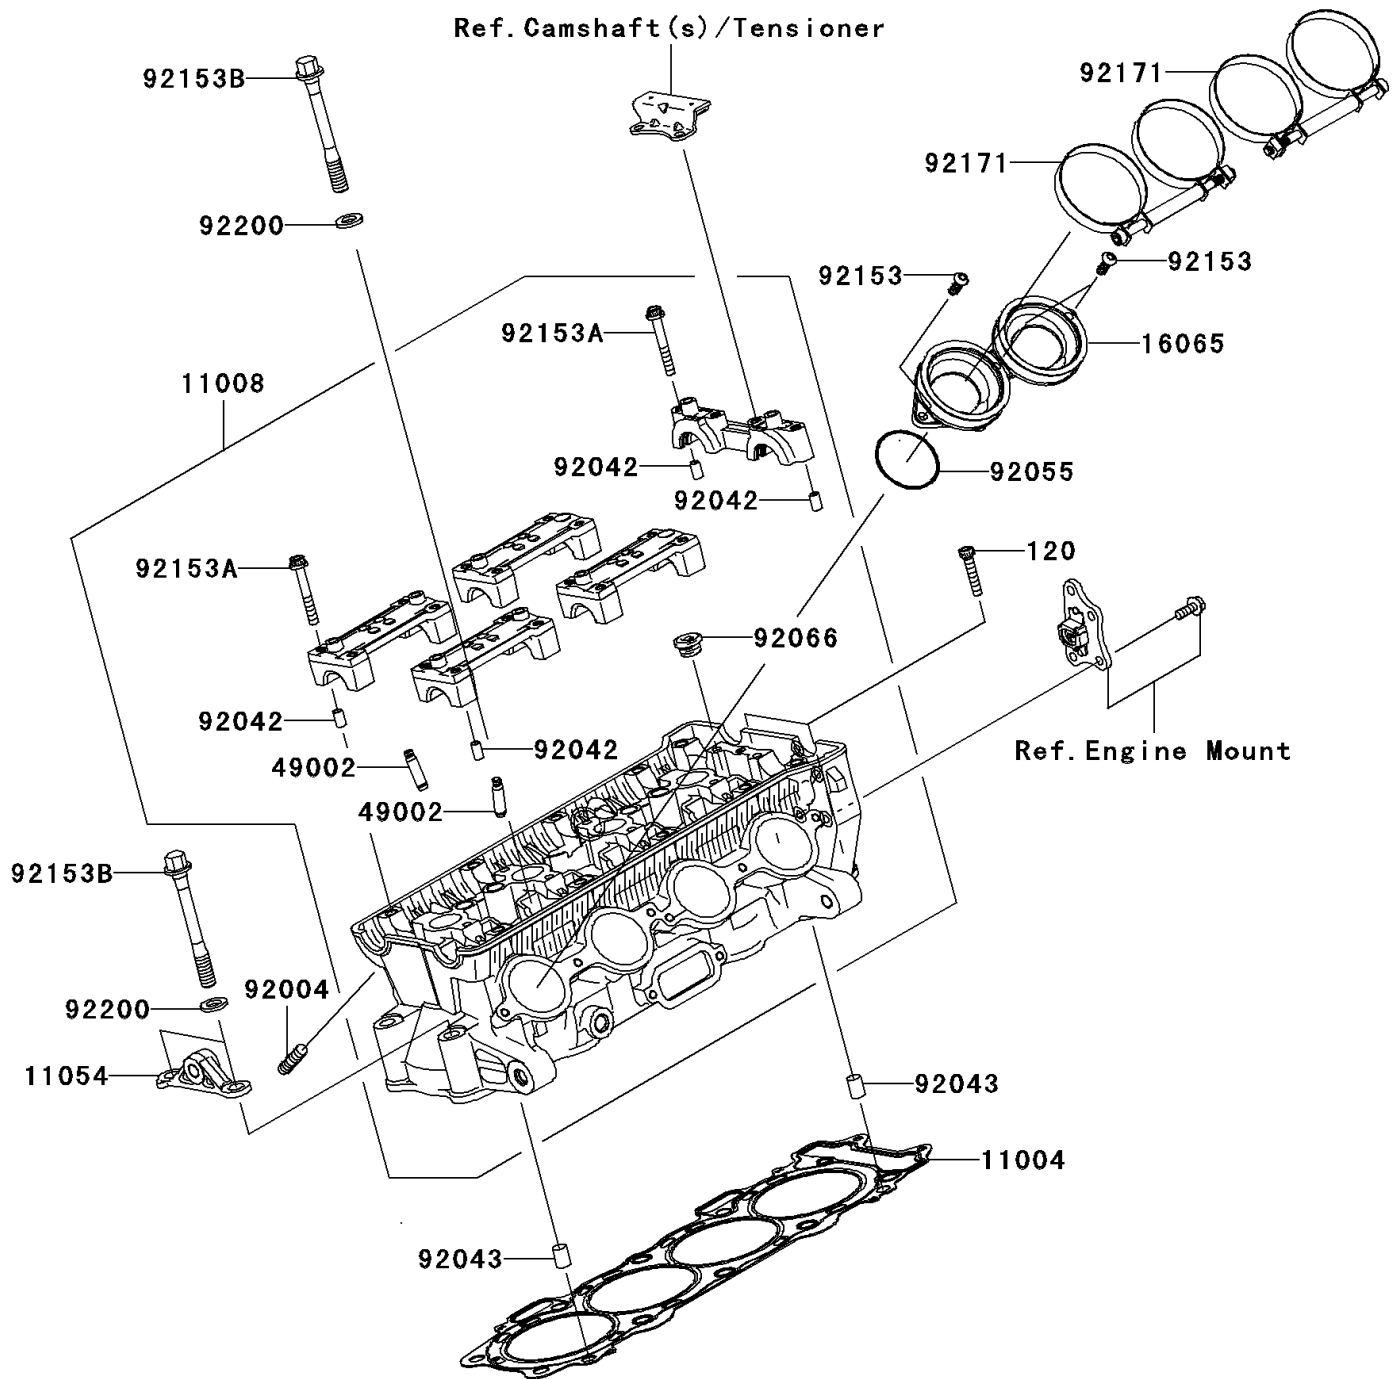

2007 Ninja® ZX™-10R PARTS DIAGRAM

Cylinder Head

E1111

2007 Ninja® ZX™-10R PARTS LIST

Cylinder Head

ITEM NAME	PART NUMBER	QUANTITY
BOLT-SOCKET,6X30 (Ref # 120)	120Z0630	1
GASKET-HEAD (Ref # 11004)	11004-0049	1
HEAD-COMP-CYLINDER (Ref # 11008)	11008-0061	1
BRACKET (Ref # 11054)	11054-0488	1
HOLDER-CARBURETOR (Ref # 16065)	16065-0025	1
GUIDE-VALVE (Ref # 49002)	49002-0009	1
STUD,8X18 (Ref # 92004)	92004-1186	1
PIN,DOWEL,6.3X8X14 (Ref # 92042)	92042-007	1
PIN,8.2X10X14 (Ref # 92043)	92043-1264	1
RING-O,43.7X1.9 (Ref # 92055)	92055-1401	1
PLUG,18X10 (Ref # 92066)	92066-0016	1
BOLT,TORX,6X18 (Ref # 92153)	92153-0454	1
BOLT,SOCKET,6X45 (Ref # 92153A)	92153-0656	1
BOLT,FLANGED,10X90 (Ref # 92153B)	92153-0893	1
CLAMP (Ref # 92171)	92171-0278	1
WASHER,10.5X19X2.3 (Ref # 92200)	92200-0114	1