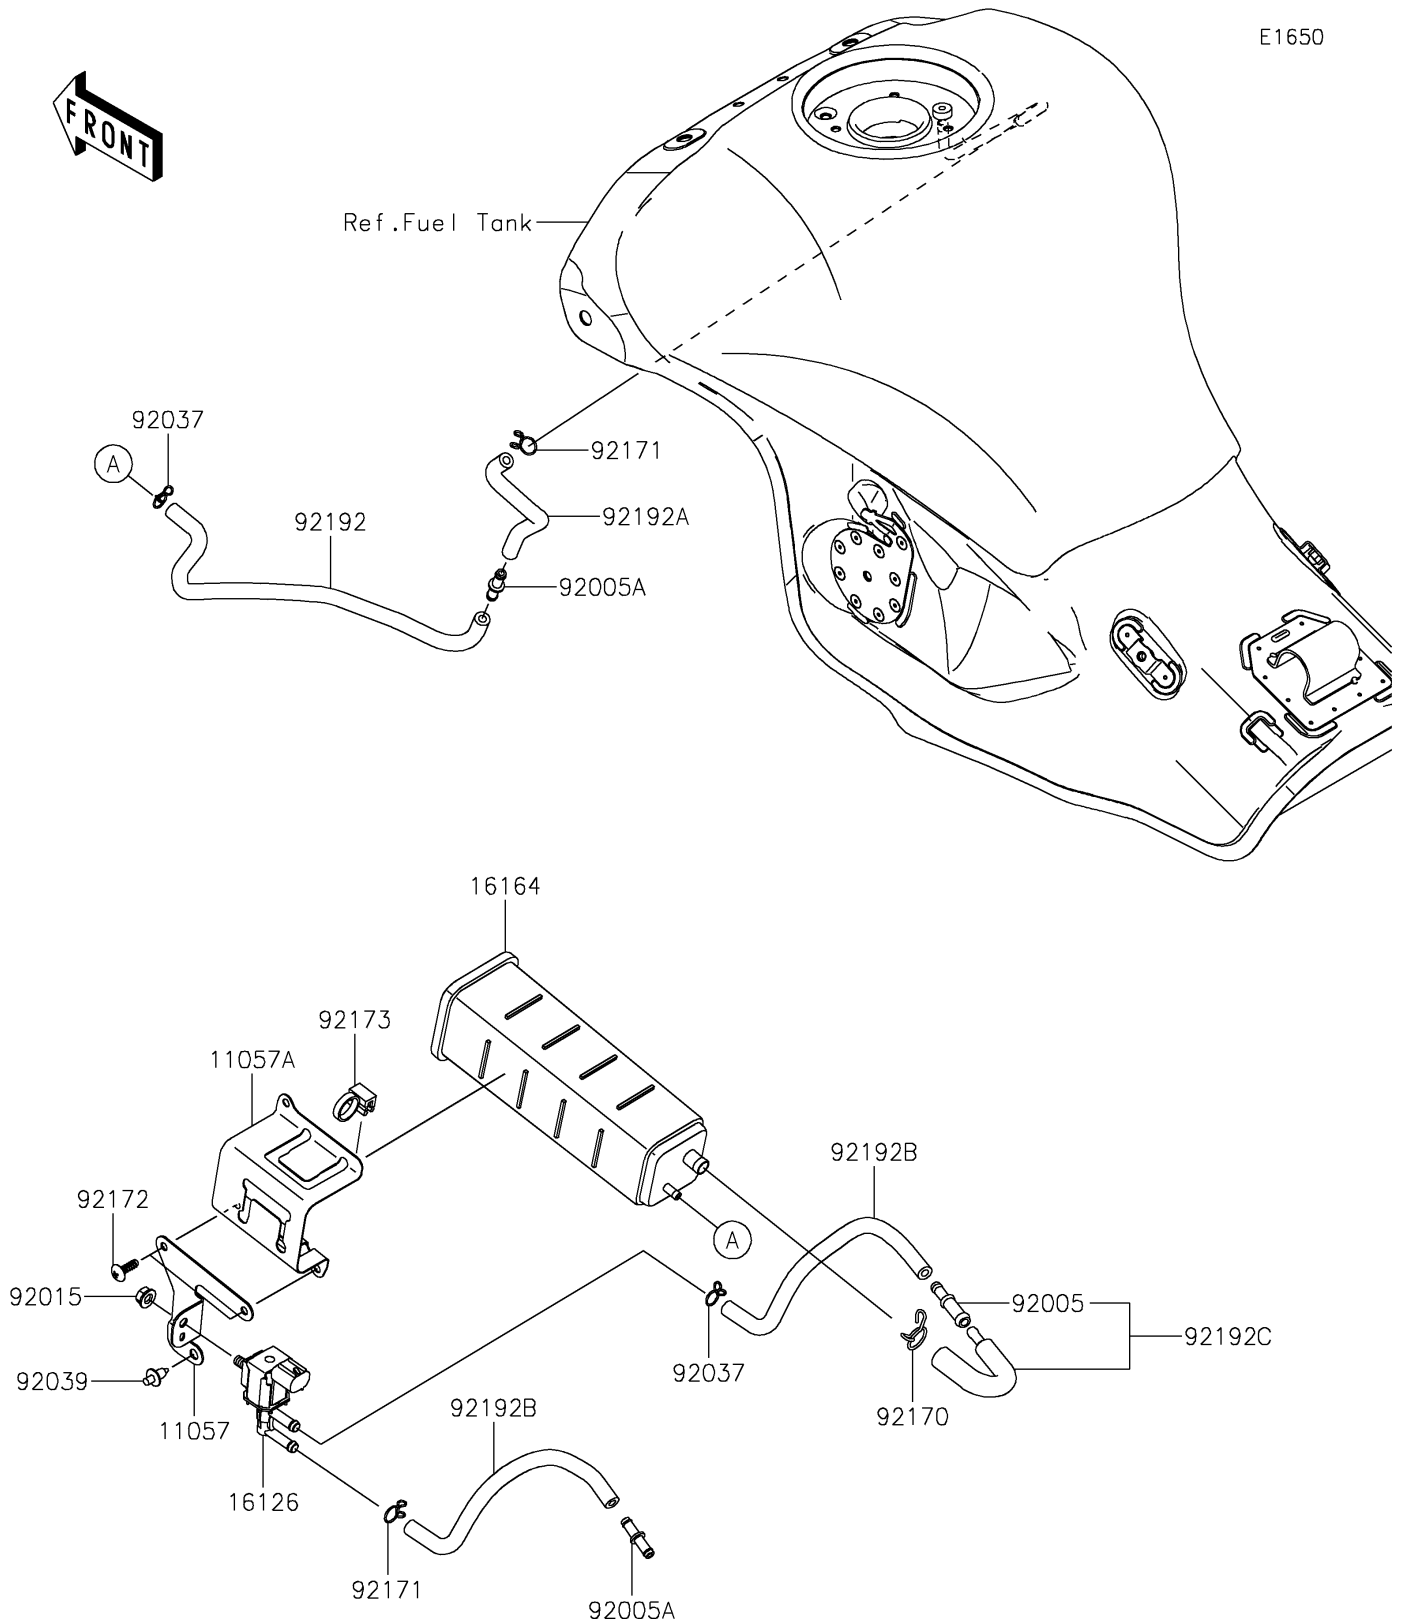

2024 Ninja® ZX-10R ABS

PARTS DIAGRAM

Fuel Evaporative System(CA)

E1650

2024 Ninja® ZX-10R ABS

PARTS LIST

Fuel Evaporative System(CA)

ITEM NAME	PART NUMBER	QUANTITY
BRACKET,SOLENOID VALVE (Ref # 11057)	11057-4234	1
BRACKET,CANISTER (Ref # 11057A)	11057-4235	1
VALVE,SOLENOID (Ref # 16126)	16126-0705	1
CANISTER (Ref # 16164)	16164-0009	1
FITTING (Ref # 92005)	92005-0720	1
FITTING (Ref # 92005A)	92005-0721	2
NUT,FLANGED,6MM (Ref # 92015)	92015-1367	1
CLAMP (Ref # 92037)	92037-1712	2
RIVET (Ref # 92039)	92039-0068	1
CLAMP (Ref # 92170)	92170-1695	1
CLAMP (Ref # 92171)	92171-0718	2
SCREW,TAPPING,5X16 (Ref # 92172)	92172-0175	2
CLAMP (Ref # 92173)	92173-0791	1
TUBE,CANISTER-FITTING(TANK) (Ref # 92192)	92192-1503	1
TUBE,FITTING(CANISTER)-TANK (Ref # 92192A)	92192-1506	1
TUBE,VALVE-TUBE(CANISTER) (Ref # 92192B)	92192-2506	2
TUBE,TUBE(VALVE)-CANISTER (Ref # 92192C)	92192-2507	1