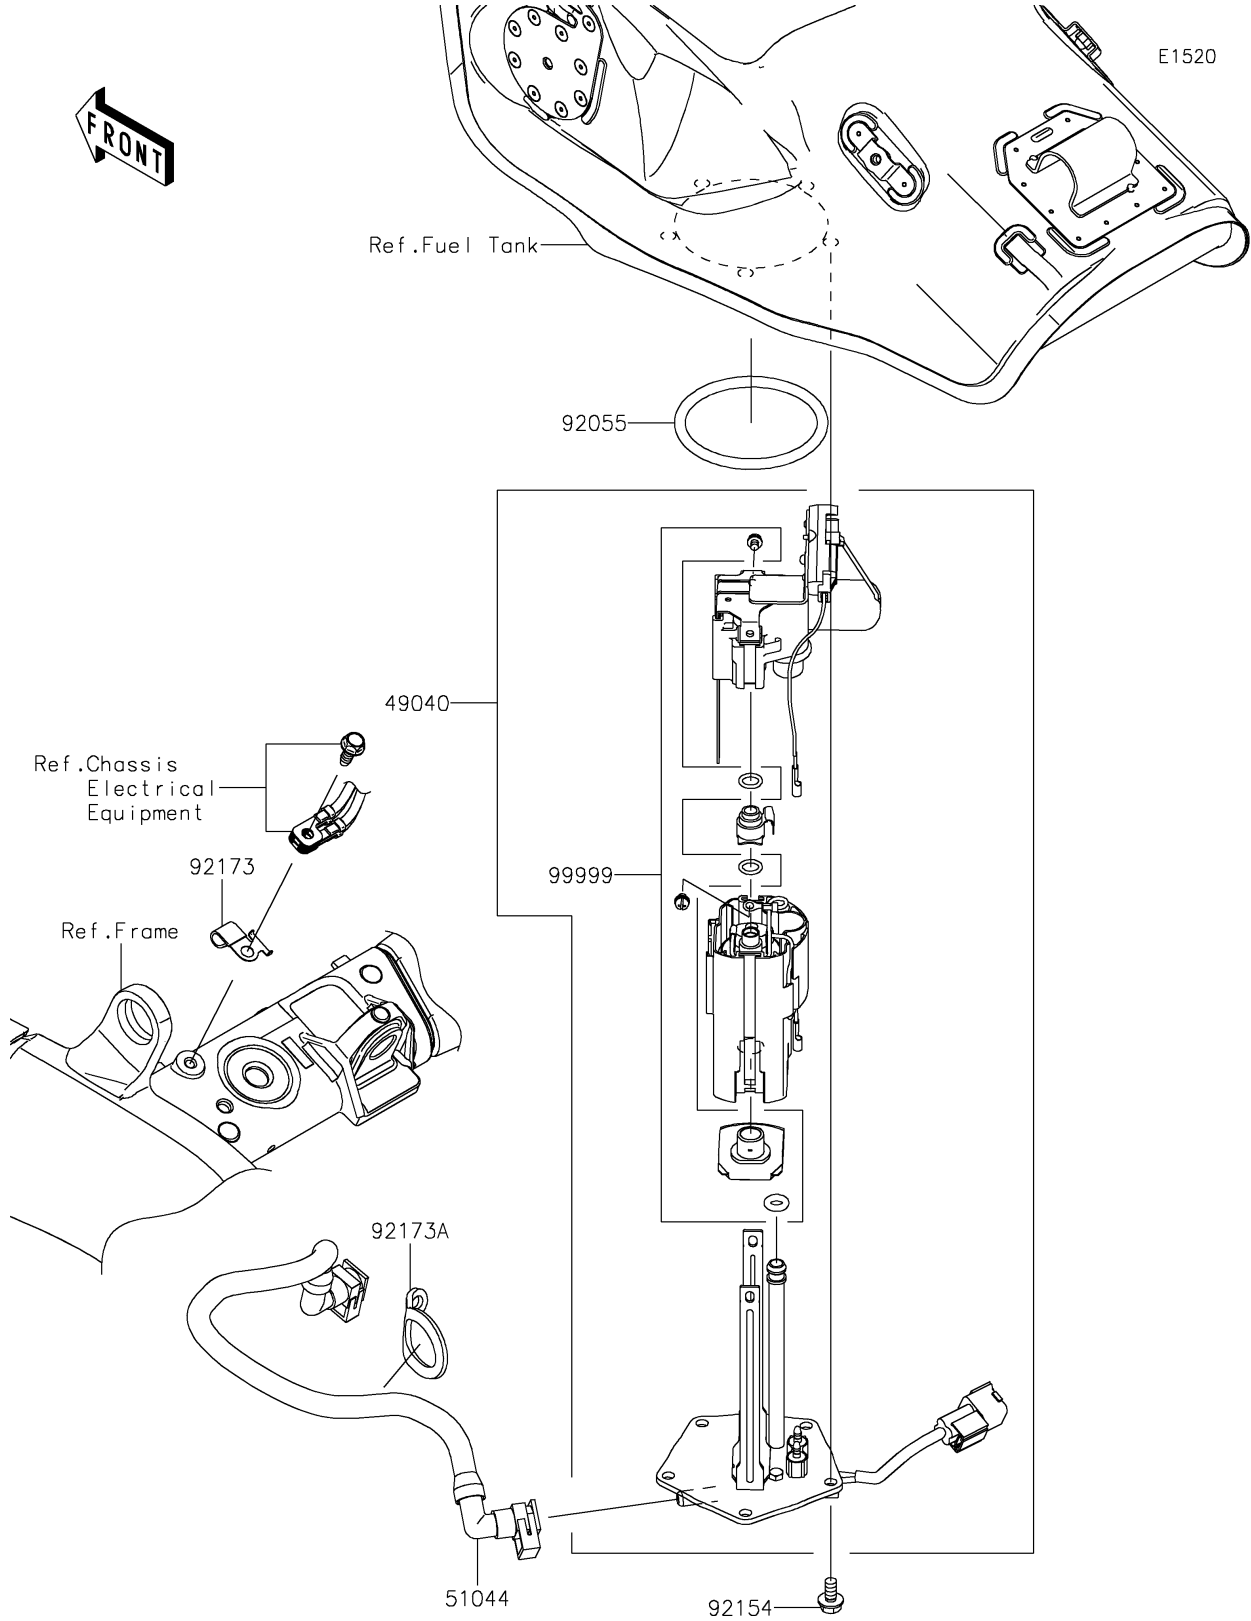

2023 Ninja® ZX-10R ABS KRT Edition PARTS DIAGRAM

Fuel Pump

2023 Ninja® ZX-10R ABS KRT Edition PARTS LIST

Fuel Pump

ITEM NAME	PART NUMBER	QUANTITY
PUMP-FUEL (Ref # 49040)	49040-0798	1
TUBE-ASSY,FUEL (Ref # 51044)	51044-0858	1
RING-O,70.6X5.7 (Ref # 92055)	92055-0210	1
BOLT,FLANGED,6X12 (Ref # 92154)	92154-1848	5
CLAMP (Ref # 92173)	92173-0831	1
CLAMP (Ref # 92173A)	92173-0832	1
KIT,FUEL FILTER (Ref # 99999)	99999-0521	1