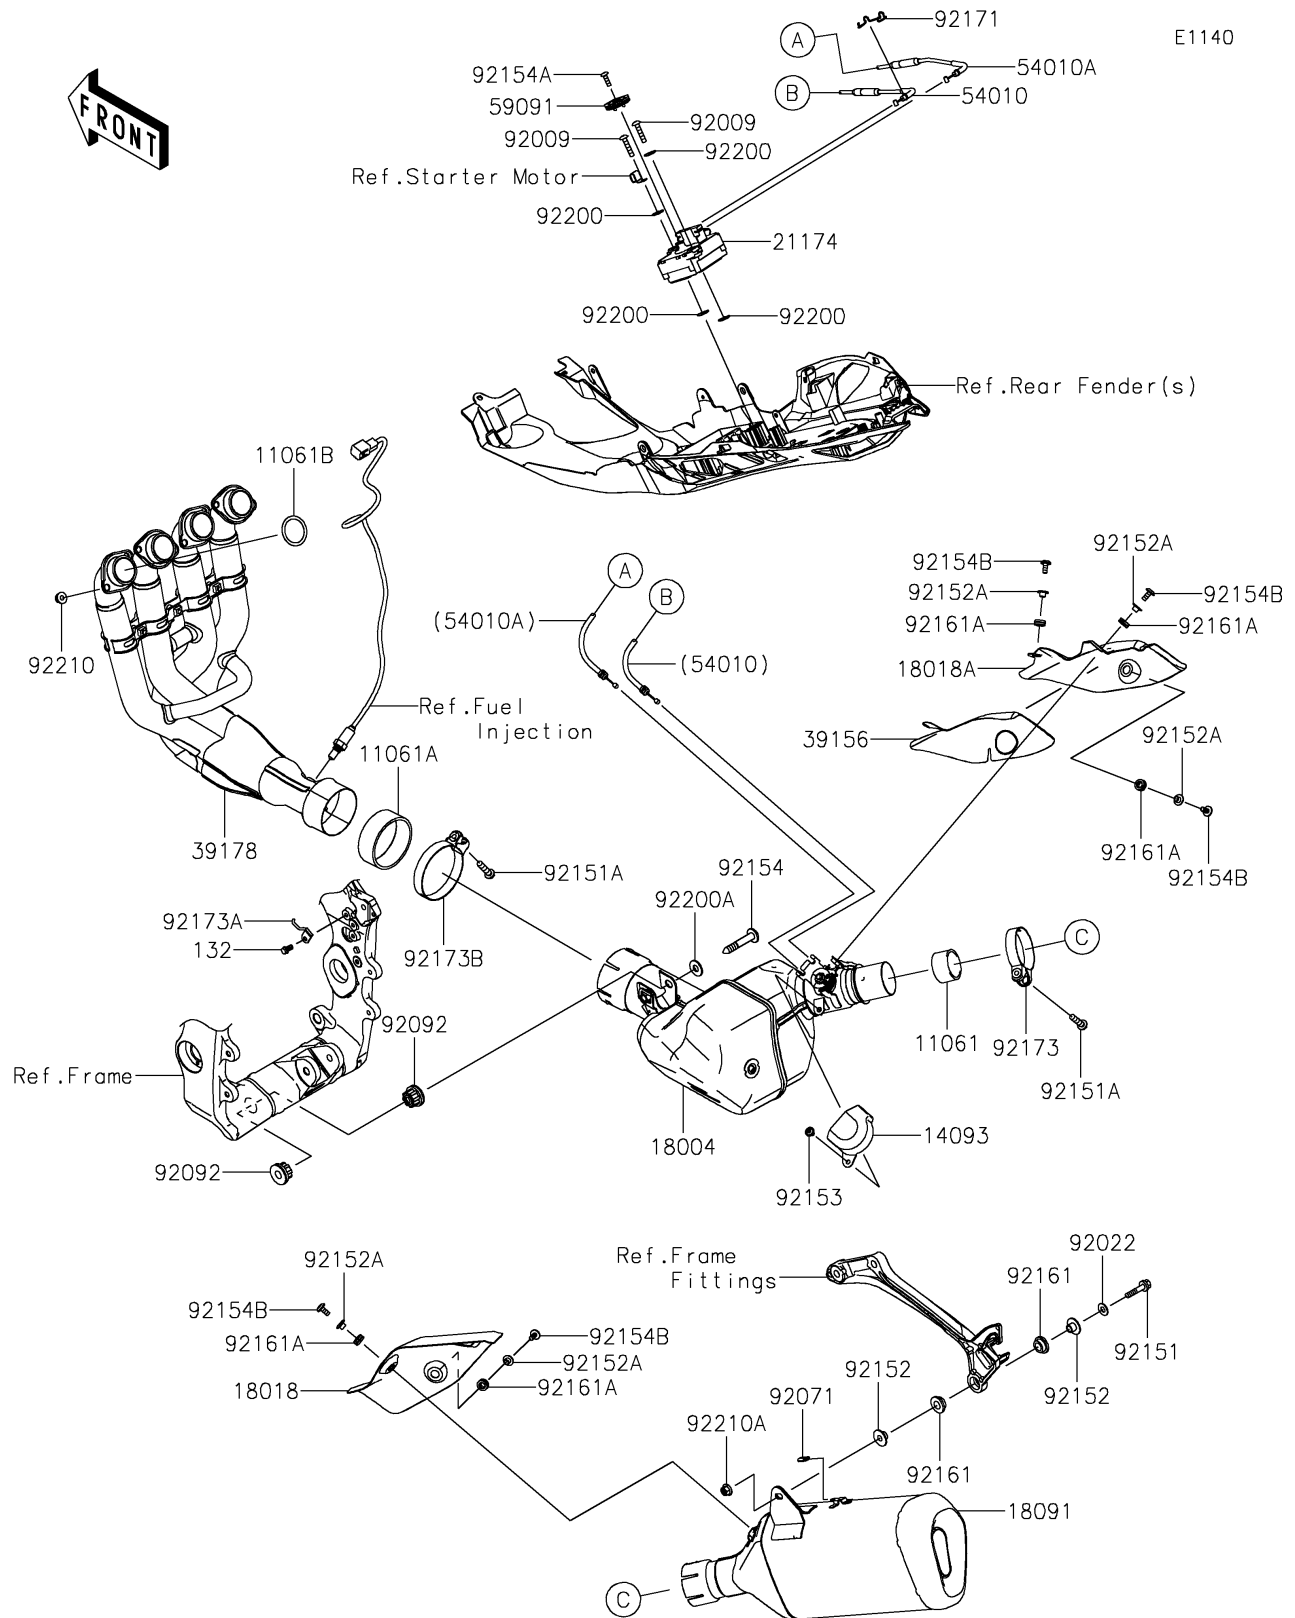

2024 Ninja® ZX-10R ABS

PARTS DIAGRAM

Muffler(s)