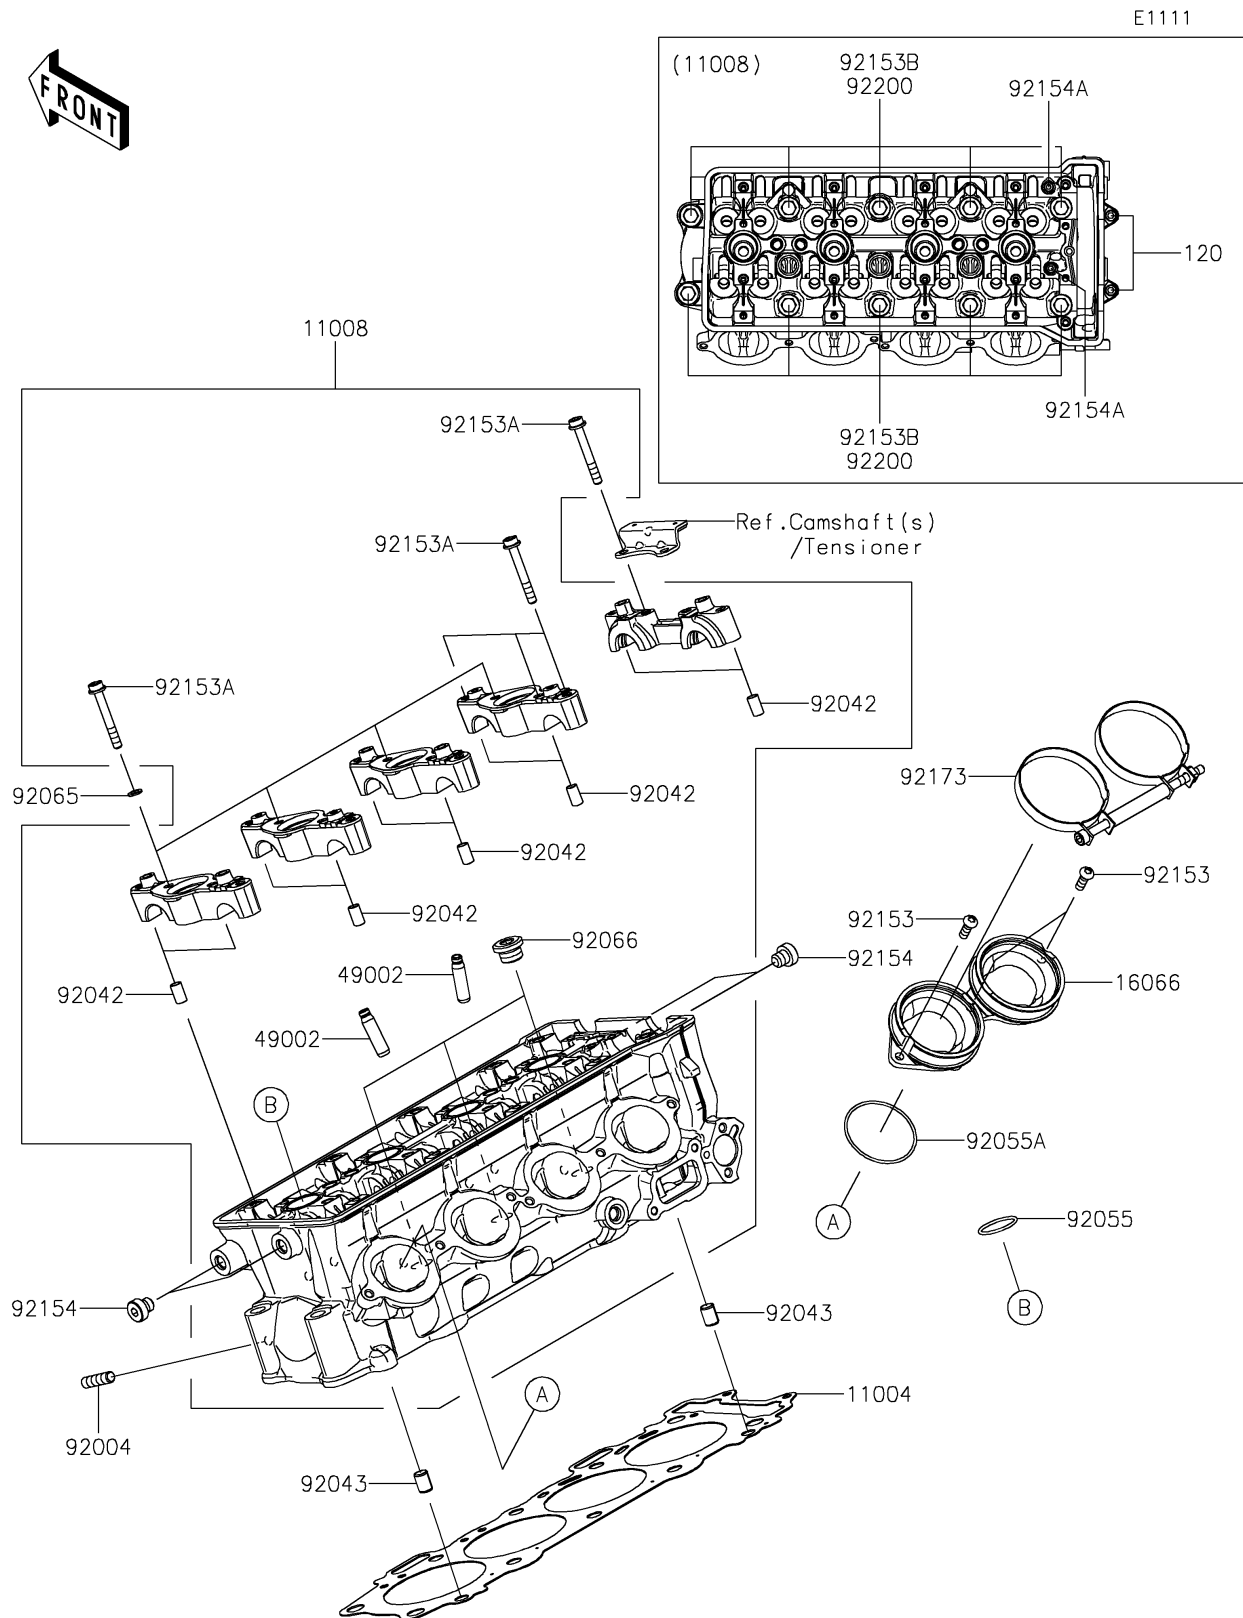

2024 NINJA® ZX™-10R ABS

PARTS DIAGRAM

Cylinder Head

2024 NINJA® ZX™-10R ABS

PARTS LIST

Cylinder Head

ITEM NAME	PART NUMBER	QUANTITY
GASKET-HEAD (Ref # 11004)	11004-0779	1
HEAD-COMP-CYLINDER (Ref # 11008)	11008-1443	1
HOLDER-THROTTLE BODY (Ref # 16066)	16066-0013	2
GUIDE-VALVE (Ref # 49002)	49002-0009	16
STUD,8X18 (Ref # 92004)	92004-0049	8
PIN,DOWEL,6.3X8X14 (Ref # 92042)	92042-007	10
PIN,8.2X10X14 (Ref # 92043)	92043-1264	2
RING-O,25.5X2 (Ref # 92055)	92055-0074	4
RING-O,50X1.9 (Ref # 92055A)	92055-0914	4
GASKET (Ref # 92065)	92065-096	4
PLUG,16X10 (Ref # 92066)	92066-0129	3
BOLT,TORX,6X18 (Ref # 92153)	92153-0454	6
BOLT,SOCKET,6X45 (Ref # 92153A)	92153-0656	20
BOLT,FLANGED,10X90 (Ref # 92153B)	92153-1044	10
BOLT,SOCKET,10X10 (Ref # 92154)	92154-3844	4
BOLT,SOCKET,5X14 (Ref # 92154A)	92154-3846	2
CLAMP (Ref # 92173)	92173-0222	2
WASHER,10.5X19X2.3 (Ref # 92200)	92200-0114	10
BOLT-SOCKET,6X30 (Ref # 120)	120CD0630	2