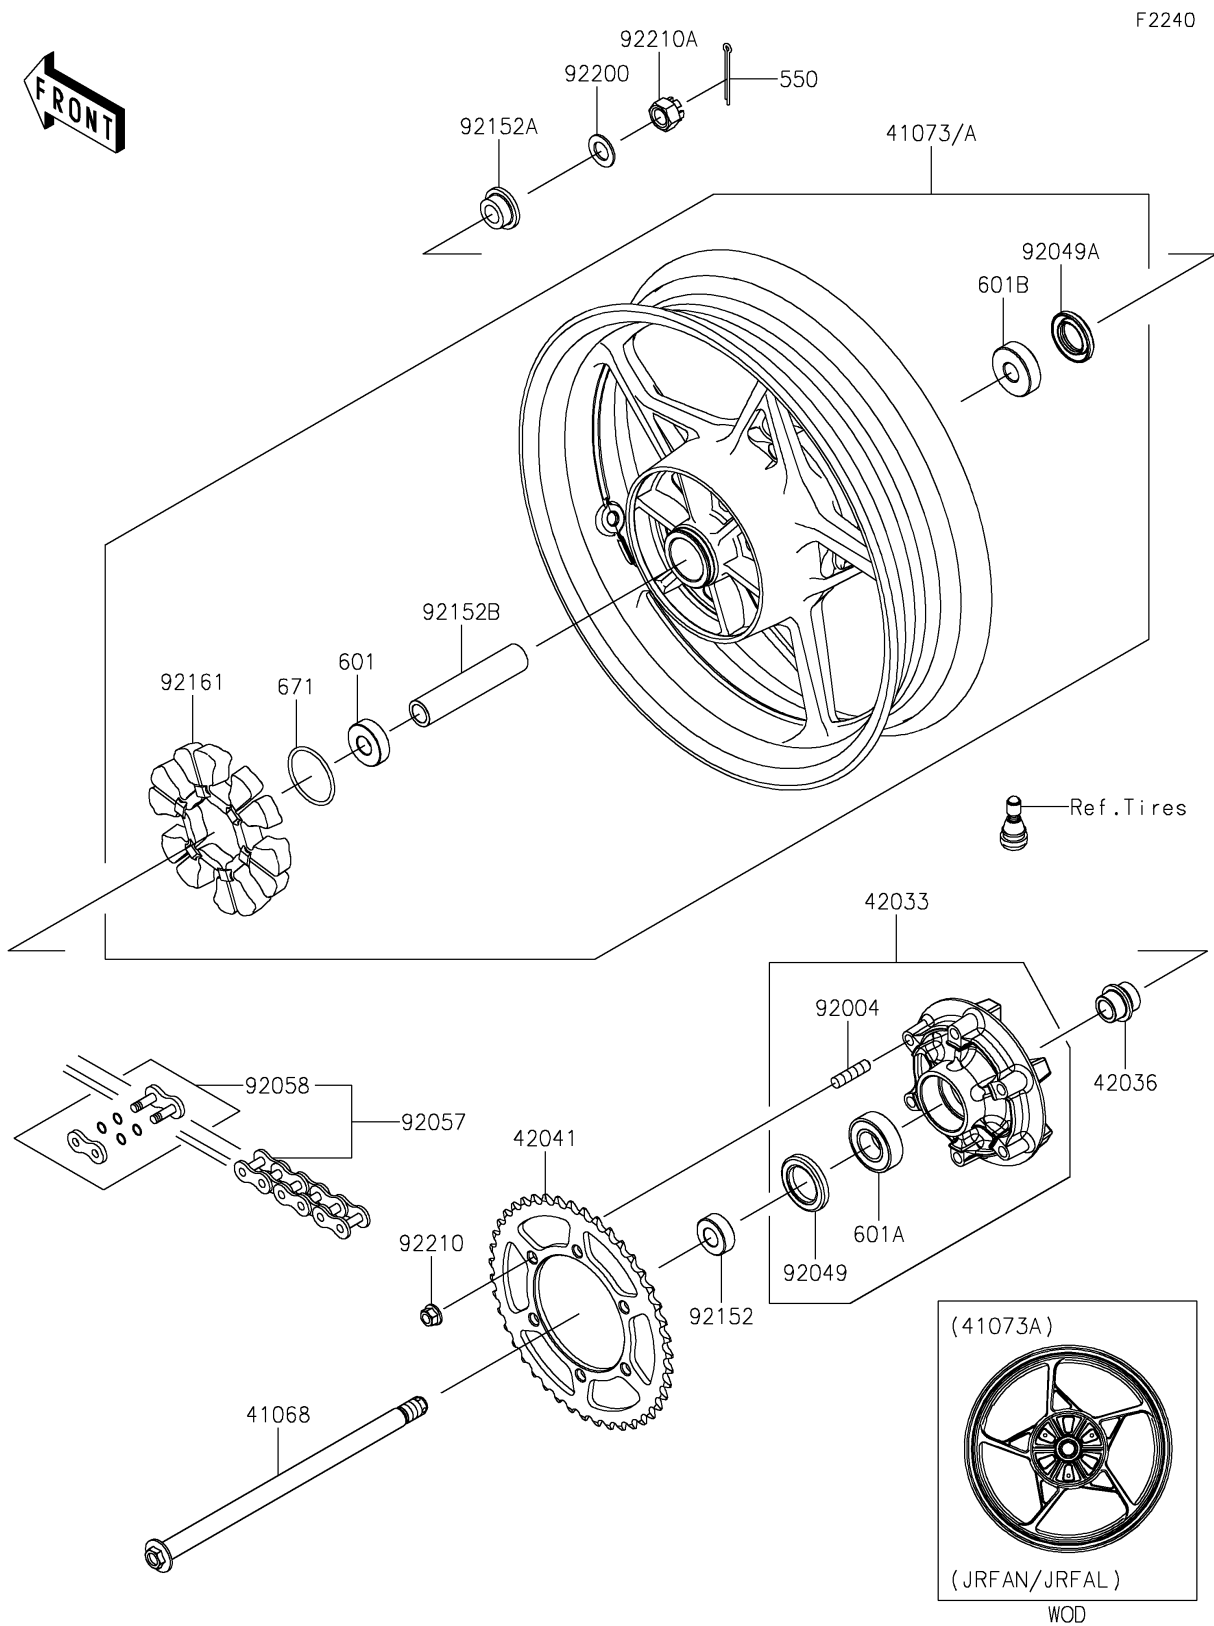

2024 NINJA® 500 SE ABS

PARTS DIAGRAM

Rear Wheel/Chain

2024 NINJA® 500 SE ABS

PARTS LIST

Rear Wheel/Chain

ITEM NAME	PART NUMBER	QUANTITY
AXLE,RR (Ref # 41068)	41068-0644	1
WHEEL-ASSY,RR,G.BLACK (Ref # 41073A)	41073-0753-QT	1
COUPLING-ASSY,RR HUB (Ref # 42033)	42033-0574	1
SLEEVE,RR HUB,L=30 (Ref # 42036)	42036-1055	1
SPROCKET-HUB,43T (Ref # 42041)	42041-0193	1
STUD,10X19 (Ref # 92004)	92004-0048	6
SEAL-OIL,35X52X7 (Ref # 92049)	92049-0730	1
SEAL-OIL,27X47X7 (Ref # 92049A)	92049-0802	1
CHAIN,DRIVE,EK520LVOX108L (Ref # 92057)	92057-0910	1
JOINT-CHAIN,DRIVE (Ref # 92058)	92058-1100	1
COLLAR,17X35X13 (Ref # 92152)	92152-0843	1
COLLAR,17X28(38)X15 (Ref # 92152A)	92152-0844	1
COLLAR,17.2X25X121 (Ref # 92152B)	92152-2387	1
DAMPER,RR HUB SHOCK (Ref # 92161)	92161-0700	1
WASHER,17.3X30X2 (Ref # 92200)	92200-1916	1
NUT,LOCK,FLANGED,10MM (Ref # 92210)	92210-1139	6
NUT,CASTLE,16X19 (Ref # 92210A)	92210-1585	1
PIN-COTTER,4.0X35 (Ref # 550)	550AA4035	1
BEARING-BALL,#6203UUC3 (Ref # 601)	601B6203UU	1
BEARING-BALL,#6205G (Ref # 601A)	601B6205G	1
BEARING-BALL,6303LLUC3/2ASU68 (Ref # 601B)	601B6303UU	1
O RING,50MM (Ref # 671)	671B2550	1