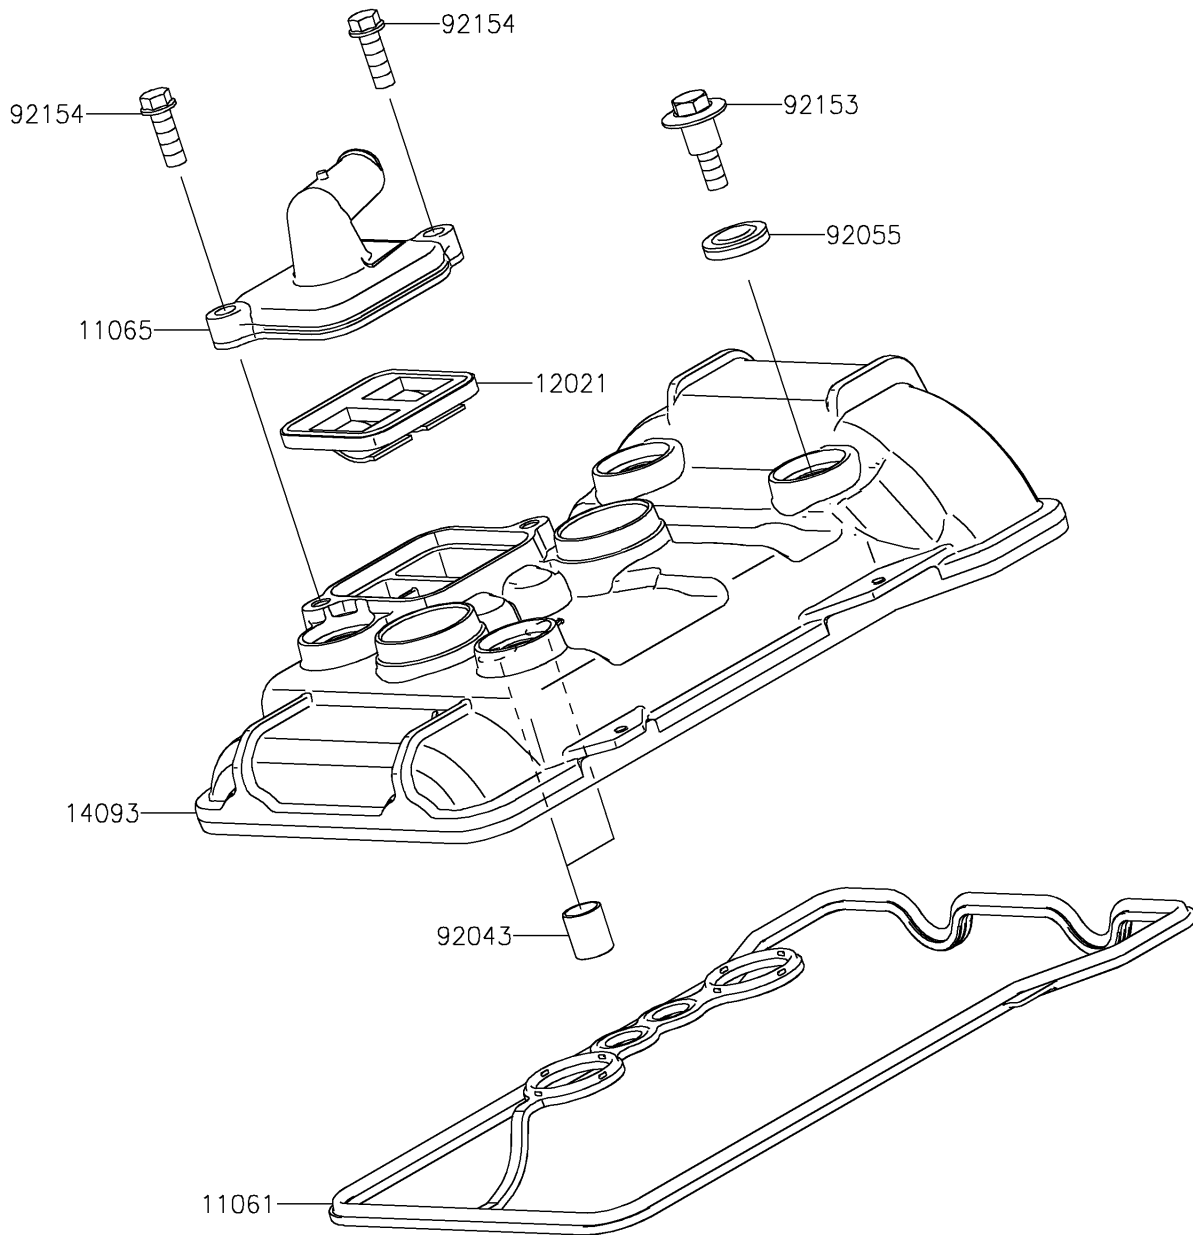

2024 Z7 HYBRID ABS PARTS DIAGRAM

Cylinder Head Cover

E1112

2024 Z7 HYBRID ABS PARTS LIST

Cylinder Head Cover

ITEM NAME	PART NUMBER	QUANTITY
GASKET,CYLINDER HEAD COVER (Ref # 11061)	11061-1337	1
CAP,HEAD (Ref # 11065)	11065-1311	1
VALVE-ASSY-REED (Ref # 12021)	12021-0708	1
COVER,CYLINDER HEAD (Ref # 14093)	14093-0818	1
PIN,10.1X12X14 (Ref # 92043)	92043-4009	2
RING-O (Ref # 92055)	92055-0143	4
BOLT,HEAD COVER (Ref # 92153)	92153-0793	4
BOLT,FLANGED,6X18 (Ref # 92154)	92154-1775	2