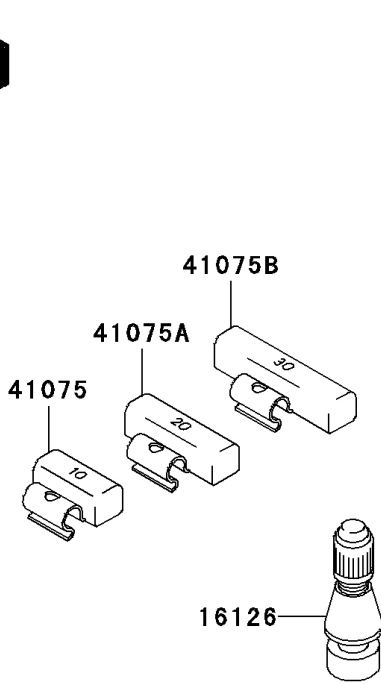

# 2004 Ninja® ZX™-10R PARTS DIAGRAM

Tires

F2210

## 2004 Ninja® ZX™-10R PARTS LIST

### Tires

ITEM NAME	PART NUMBER	QUANTITY
VALVE,TIRE (Ref # 16126)	16126-1140	2
TIRE,FR,120/70ZR17(58W),D218FJ (Ref # 41009)	41009-0040	1
TIRE,RR,190/50ZR17(73W),D218J (Ref # 41009A)	41009-0041	1
BALANCER-WHEEL,10G,SILVER (Ref # 41075)	41075-0007	AR
BALANCER-WHEEL,20G,SILVER (Ref # 41075A)	41075-0008	AR
BALANCER-WHEEL,30G,SILVER (Ref # 41075B)	41075-0009	AR