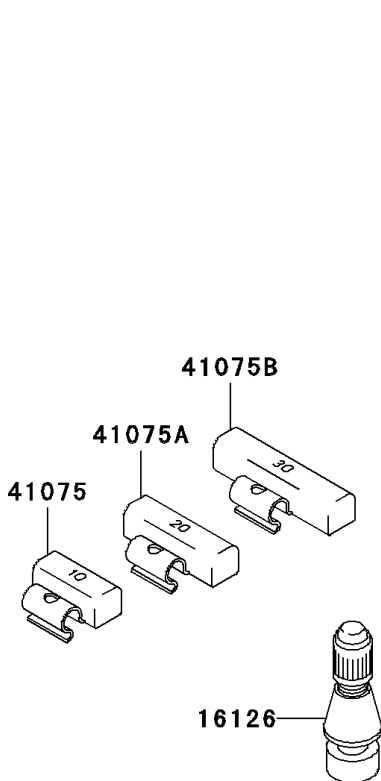

# 2004 Ninja® ZX™-10R PARTS DIAGRAM

Tires

F2210

### Tires

ITEM NAME	PART NUMBER	QUANTITY
VALVE,TIRE (Ref # 16126)	16126-1140	2
TIRE,FR,120/70ZR17(58W),D218FJ (Ref # 41009)	41009-0040	1
TIRE,RR,190/50ZR17(73W),D218J (Ref # 41009A)	41009-0041	1
BALANCER-WHEEL,10G,SILVER (Ref # 41075)	41075-0007	AR
BALANCER-WHEEL,20G,SILVER (Ref # 41075A)	41075-0008	AR
BALANCER-WHEEL,30G,SILVER (Ref # 41075B)	41075-0009	AR