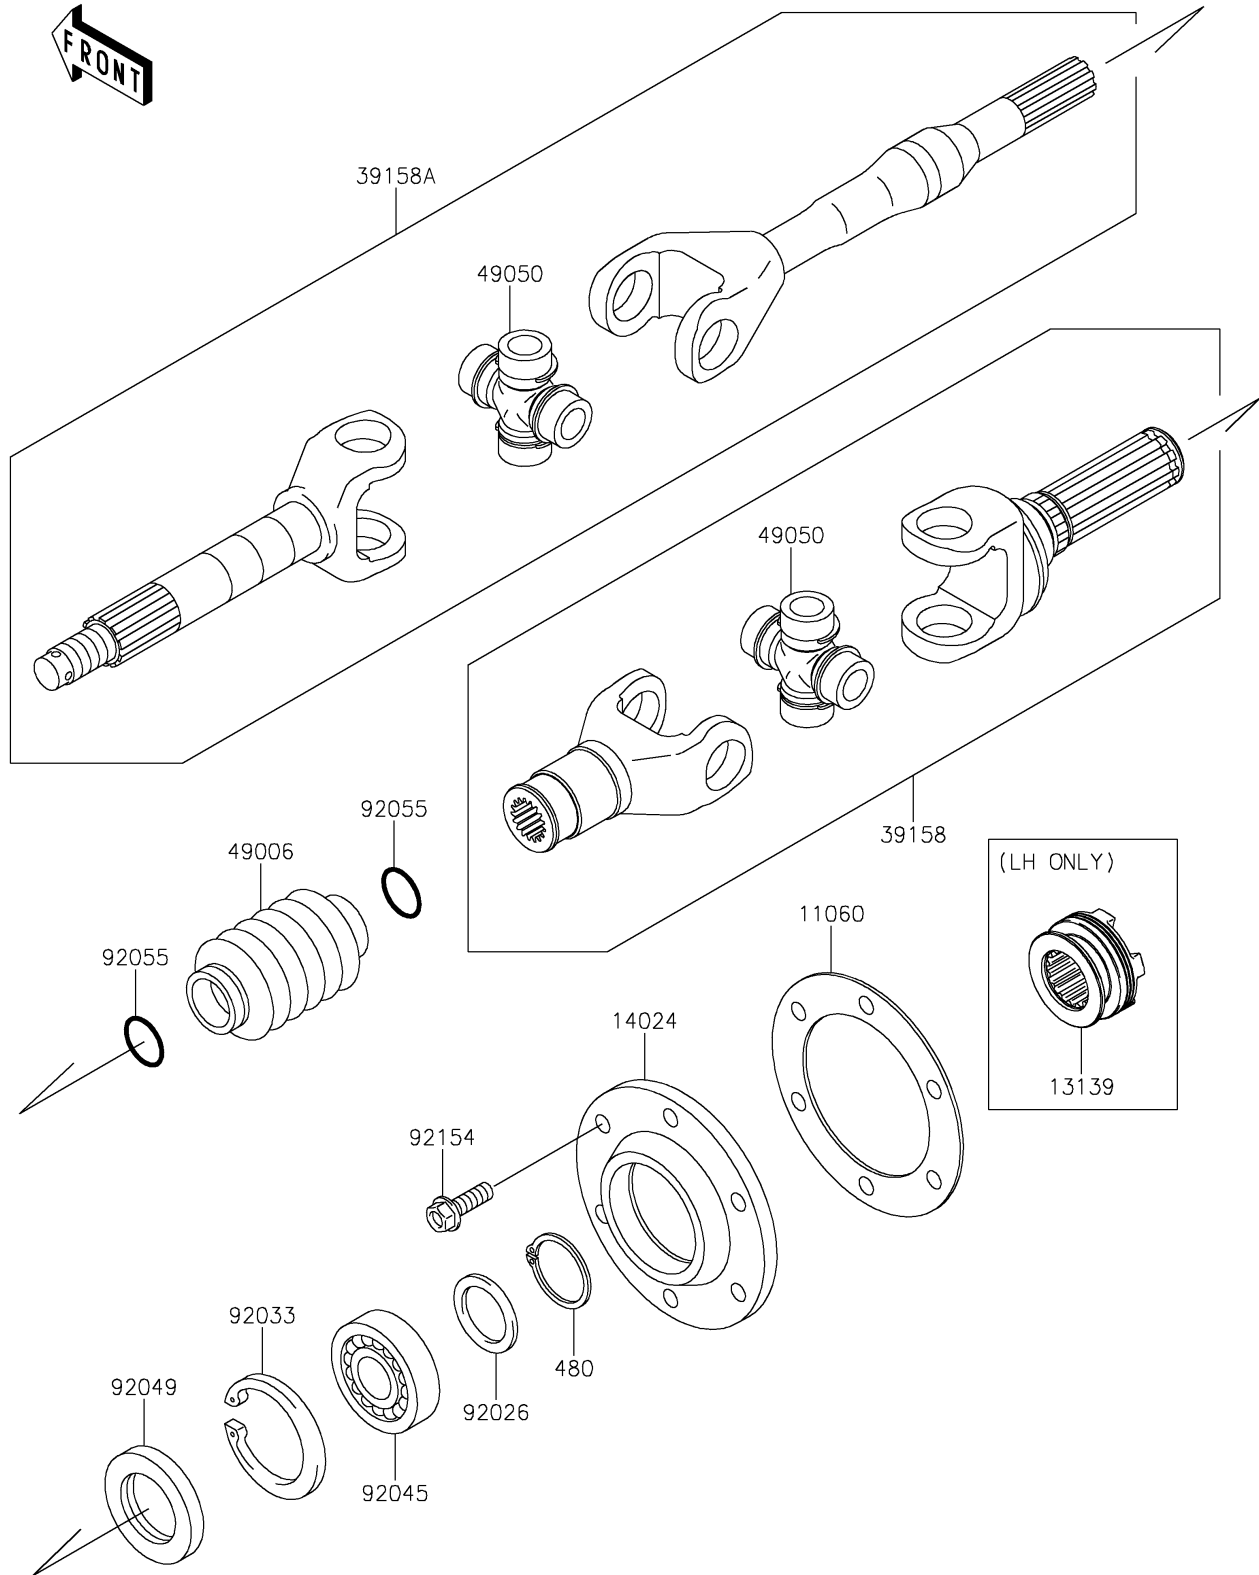

2023 MULE™ 4010 TRANS4x4® CAMO PARTS DIAGRAM

Drive Shaft-Rear

E3137

2023 MULE™ 4010 TRANS4x4® CAMO PARTS LIST

Drive Shaft-Rear

ITEM NAME	PART NUMBER	QUANTITY
GASKET,DRIVESHAFT COVER (Ref # 11060)	11060-1251	2
SHIFTER (Ref # 13139)	13139-0009	1
COVER,DRIVESHAFT (Ref # 14024)	14024-1560	2
SHAFT-ASSY-DRIVE,INSIDE (Ref # 39158)	39158-1119	2
SHAFT-ASSY-DRIVE (Ref # 39158A)	39158-1120	2
BOOT,DRIVE SHAFT (Ref # 49006)	49006-1257	2
SPIDER (Ref # 49050)	49050-0034	4
SPACER,28.1X38X2.6 (Ref # 92026)	92026-1489	2
RING-SNAP,55MM (Ref # 92033)	92033-1274	2
BEARING-BALL,6006 (Ref # 92045)	92045-1208	2
SEAL-OIL,TC35X55X8 (Ref # 92049)	92049-1298	2
RING-O,19.5X3.0 (Ref # 92055)	92055-1451	4
BOLT-FLANGED,8X25 (Ref # 92154)	92154-4079	12
CIRCLIP-TYPE-C,28MM (Ref # 480)	480J2800	2