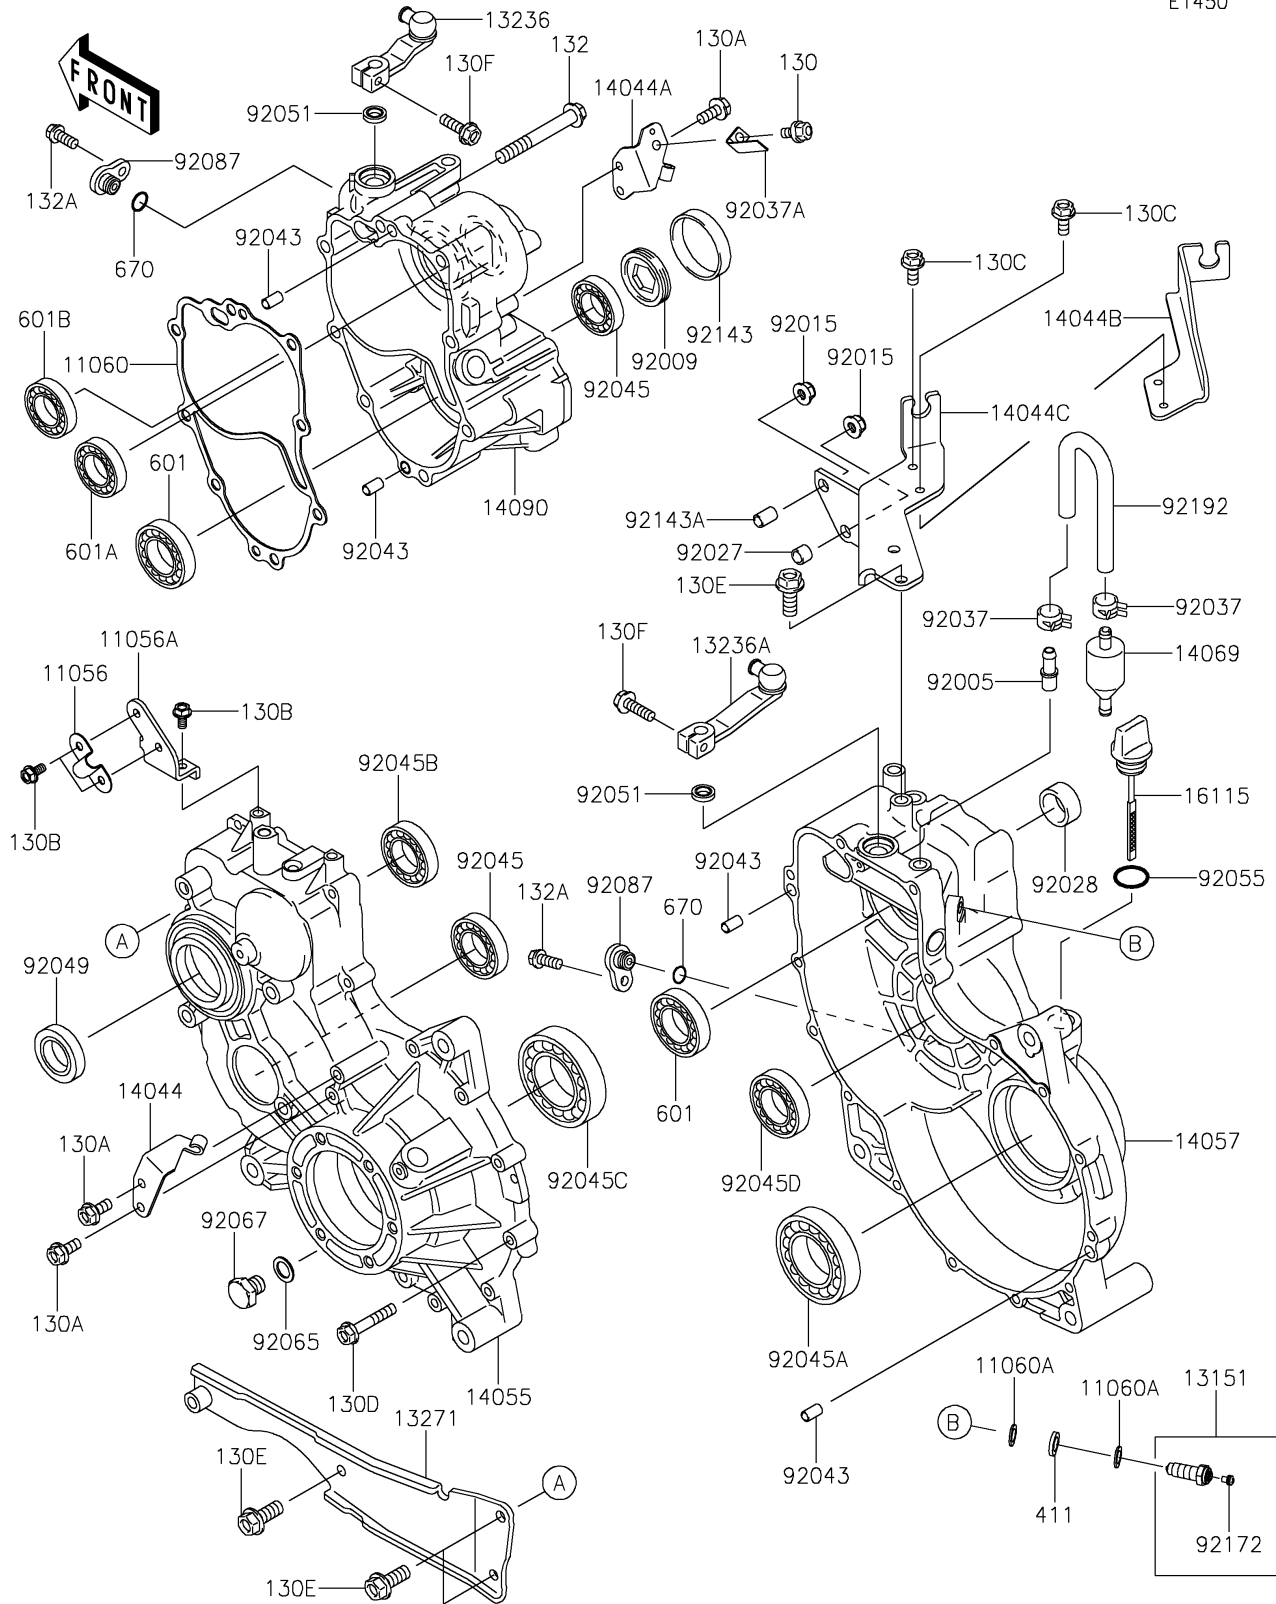

# 2023 MULE™ 4010 TRANS4x4® CAMO PARTS DIAGRAM

Gear Box

E1450

### Gear Box

ITEM NAME	PART NUMBER	QUANTITY
BRACKET,OIL PIPE (Ref # 11056)	11056-4139	1
BRACKET,OIL PIPE (Ref # 11056A)	11056-4140	1
GASKET,GEAR CASE COVER (Ref # 11060)	11060-1310	1
GASKET (Ref # 11060A)	11060-1966	2
SWITCH-COMP (Ref # 13151)	13151-1093	1
LEVER-COMP (Ref # 13236)	13236-1363	1
LEVER-COMP (Ref # 13236A)	13236-1372	1
PLATE (Ref # 13271)	13271-1604	1
HOLDER-CABLE (Ref # 14044)	14044-0003	1
HOLDER-CABLE (Ref # 14044A)	14044-0004	1
HOLDER-CABLE,HI/LOW (Ref # 14044B)	14044-1075	1
HOLDER-CABLE (Ref # 14044C)	14044-1098	1
CASE-GEAR,LH (Ref # 14055)	14055-0035	1
CASE-COMP-GEAR,RH (Ref # 14057)	14057-0011	1
BREATHER (Ref # 14069)	14069-1051	1
COVER,GEAR CASE,HI/LOW (Ref # 14090)	14090-1238	1
CAP-OIL FILLER (Ref # 16115)	16115-1060	1
FITTING,BREATHER (Ref # 92005)	92005-1127	1
SCREW,55MM (Ref # 92009)	92009-1290	1
NUT,8MM (Ref # 92015)	92015-1432	2
COLLAR,8.8X12X9 (Ref # 92027)	92027-1568	1
BUSHING,23X30X13 (Ref # 92028)	92028-132	1
CLAMP,TUBE (Ref # 92037)	92037-1505	2
CLAMP (Ref # 92037A)	92037-1680	1
PIN,6.2X8X14 (Ref # 92043)	92043-1263	4
BEARING-BALL,TMB304CCM (Ref # 92045)	92045-1142	2
BEARING-BALL,6010CM (Ref # 92045A)	92045-1162	1
BEARING-BALL,62/28 (Ref # 92045B)	92045-1207	1
BEARING-BALL,6210CM (Ref # 92045C)	92045-1213	1