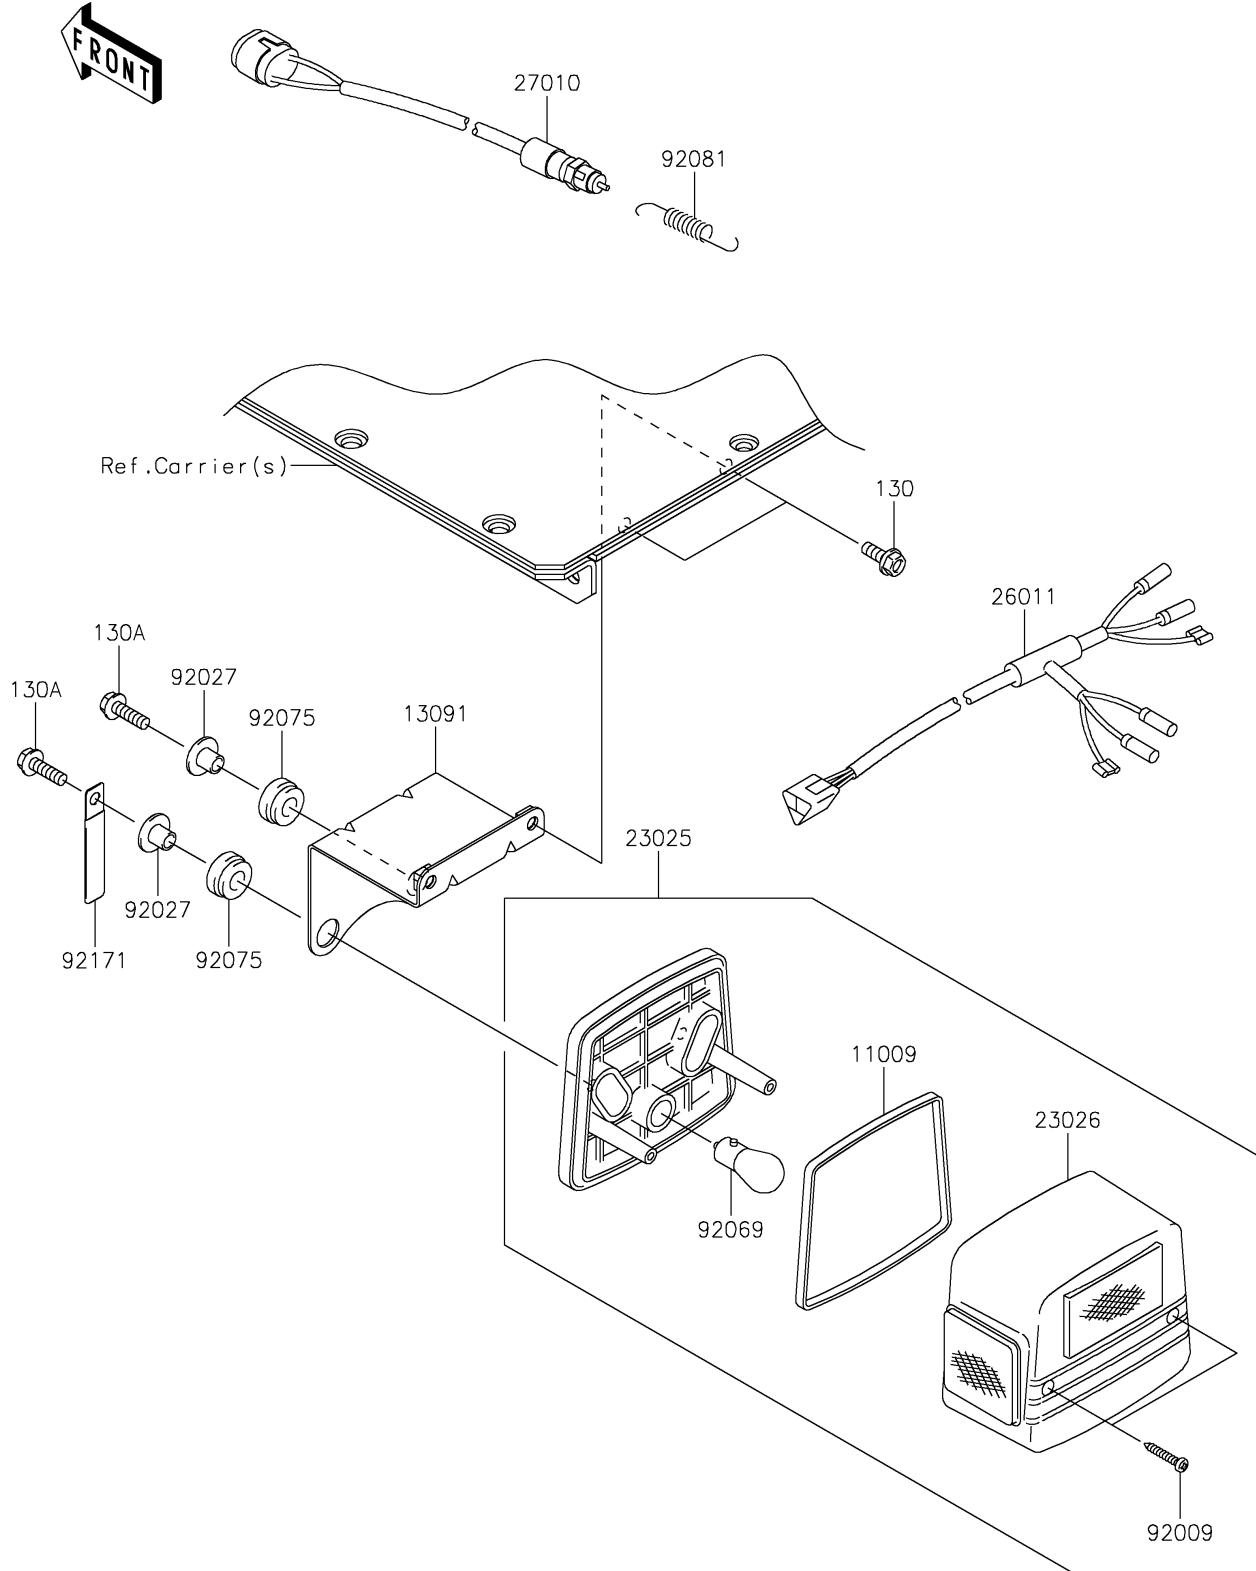

2023 MULE™ 4010 4x4 FE PARTS DIAGRAM

Taillight(s)

F2720

2023 MULE™ 4010 4x4 FE PARTS LIST

Taillight(s)

ITEM NAME	PART NUMBER	QUANTITY
GASKET,TAIL LAMP (Ref # 11009)	11009-1215	2
HOLDER,TAIL LAMP (Ref # 13091)	13091-1743	2
LAMP-TAIL (Ref # 23025)	23025-1042	2
LENS,TAIL LAMP (Ref # 23026)	23026-1019	2
WIRE-LEAD (Ref # 26011)	26011-1756	1
SWITCH,BRAKE LAMP (Ref # 27010)	27010-1301	1
SCREW,TAPPING,4X25 (Ref # 92009)	92009-1069	4
COLLAR,L=11.1 (Ref # 92027)	92027-194	4
BULB,12V 21/5W (Ref # 92069)	92069-1011	2
DAMPER (Ref # 92075)	92075-277	4
SPRING,HOOK RETURN (Ref # 92081)	92081-1466	1
CLAMP,L=60 (Ref # 92171)	92171-0652	2
BOLT-FLANGED,6X16 (Ref # 130)	130BA0616	4
BOLT-FLANGED,6X20 (Ref # 130A)	130BA0620	4