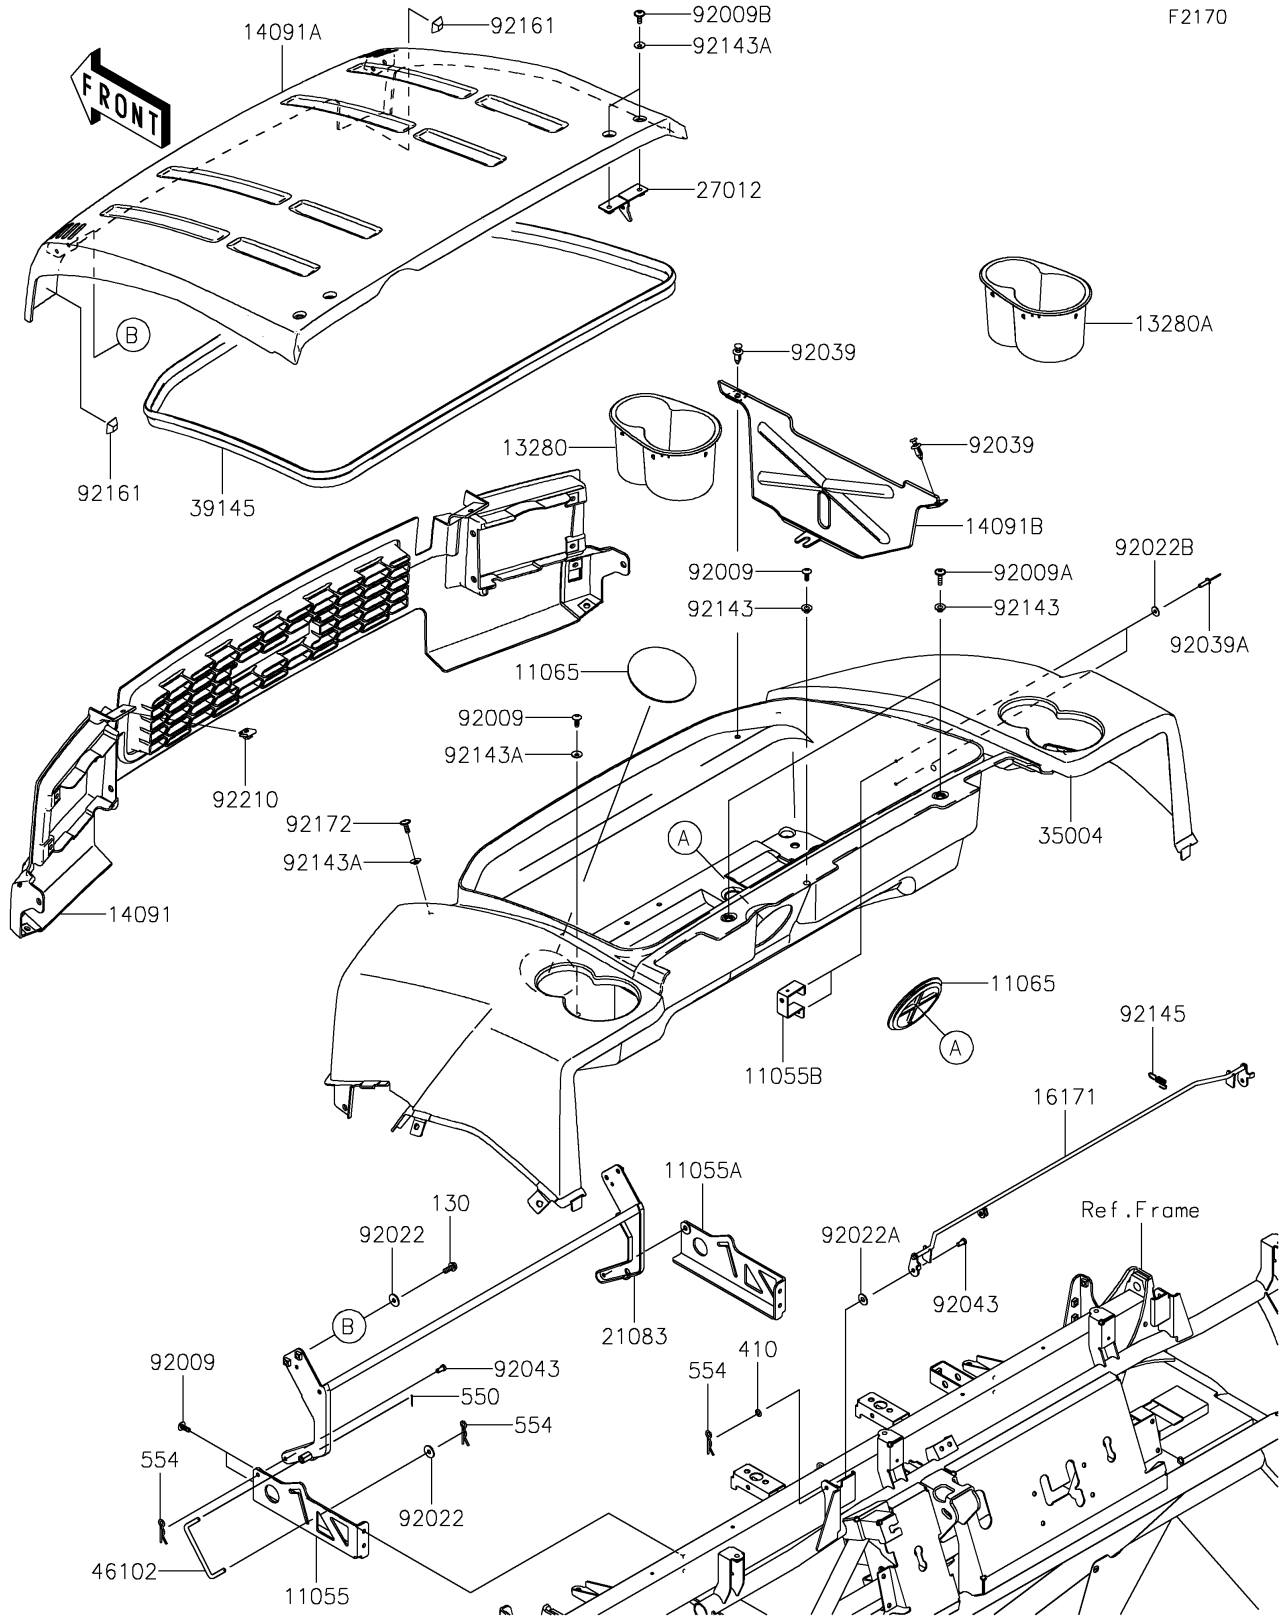

2023 MULE™ 4010 4x4 FE PARTS DIAGRAM

Fenders

2023 MULE™ 4010 4x4 FE PARTS LIST

Fenders

ITEM NAME	PART NUMBER	QUANTITY
BRACKET,HINGE,LH (Ref # 11055)	11055-0037	1
BRACKET,HINGE,RH (Ref # 11055A)	11055-0038	1
BRACKET,RESERVOIR TANK (Ref # 11055B)	11055-0124	1
CAP,F.BLACK (Ref # 11065)	11065-1053-6Z	2
HOLDER,CUP HOLDER,LH,F.BLACK (Ref # 13280)	13280-0265-6Z	1
HOLDER,CUP HOLDER,RH,F.BLACK (Ref # 13280A)	13280-0266-6Z	1
COVER,FRONT GRILL,B.WHITE (Ref # 14091)	14091-0818-266	1
COVER,FRONT FENDER,B.WHITE (Ref # 14091A)	14091-0829-266	1
COVER,RESERVOIR TANK (Ref # 14091B)	14091-1715	1
LINK (Ref # 16171)	16171-0015	1
ARM,HOOD (Ref # 21083)	21083-0051	1
HOOK,HOOD (Ref # 27012)	27012-0119	2
FENDER-FRONT,CNT,B.WHITE (Ref # 35004)	35004-0096-266	1
TRIM-SEAL,L=2350 (Ref # 39145)	39145-0032	1
ROD (Ref # 46102)	46102-0103	1
SCREW,TAPPING,6X16 (Ref # 92009)	92009-1166	6
SCREW,6X22,BLACK (Ref # 92009A)	92009-1256	2
SCREW,6X16 (Ref # 92009B)	92009-1621	4
WASHER,6.5X20X1.6,BLACK (Ref # 92022)	92022-1346	5
WASHER,7X18X1.2 (Ref # 92022A)	92022-1545	2
WASHER,4.3X12.5X1 (Ref # 92022B)	92022-1949	2
RIVET (Ref # 92039)	92039-0776	2
RIVET (Ref # 92039A)	92039-1150	2
PIN,6X9 (Ref # 92043)	92043-1626	4
COLLAR (Ref # 92143)	92143-1057	3
COLLAR (Ref # 92143A)	92143-1087	7
SPRING (Ref # 92145)	92145-0215	1
DAMPER,FR HOOD (Ref # 92161)	92161-0790	2
SCREW,TAPPING,6X20 (Ref # 92172)	92172-0488	2

2023 MULE™ 4010 4x4 FE PARTS LIST

Fenders

ITEM NAME	PART NUMBER	QUANTITY
NUT,LEAF SPRING,6MM (Ref # 92210)	92210-0624	2
BOLT-FLANGED,6X16 (Ref # 130)	130BA0616	4
WASHER-PLAIN-SMALL (Ref # 410)	410AA0600	2
PIN-COTTER,1.6X15 (Ref # 550)	550AA1615	1
PIN-SNAP,1.2X21.2 (Ref # 554)	554DA0600	5