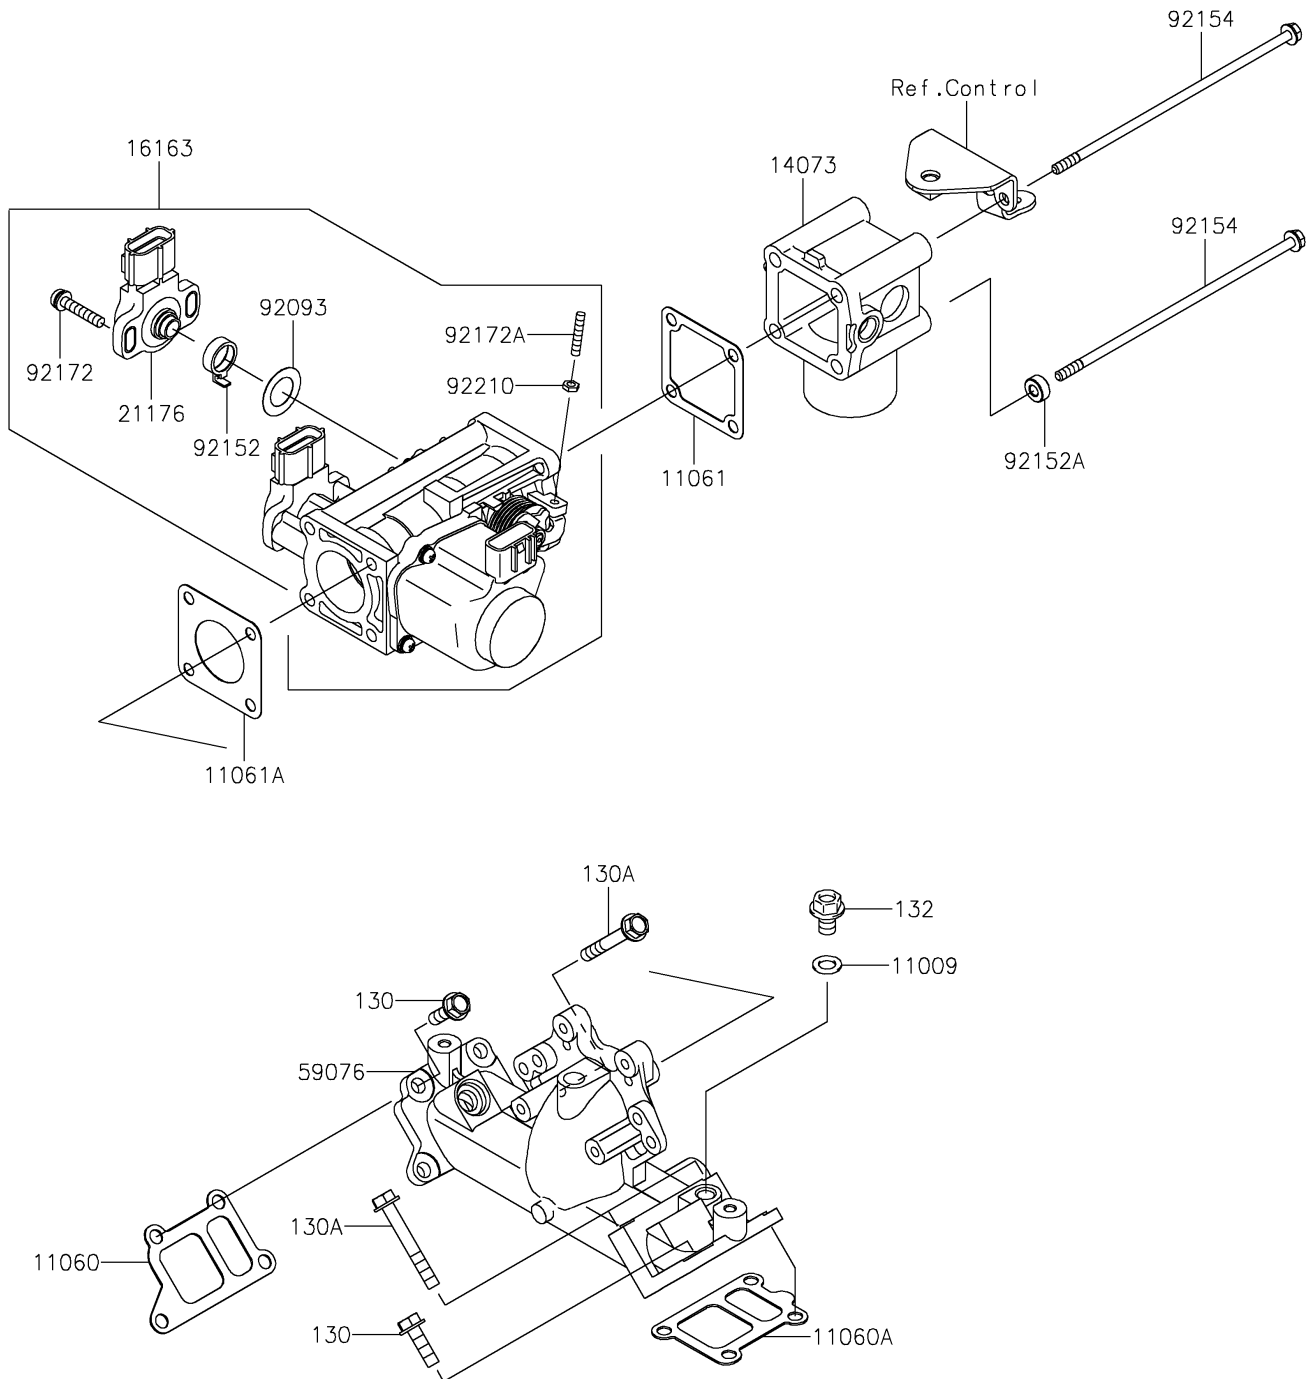

# 2023 MULE™ 4010 4x4 FE PARTS DIAGRAM

Throttle

E1510

## 2023 MULE™ 4010 4x4 FE PARTS LIST

### Throttle

ITEM NAME	PART NUMBER	QUANTITY
GASKET,8.2X14X1.0 (Ref # 11009)	11009-1344	1
GASKET,INTAKE MANIFOLD (Ref # 11060)	11060-2087	1
GASKET,INTAKE MANIFOLD (Ref # 11060A)	11060-2088	1
GASKET (Ref # 11061)	11061-0861	1
GASKET (Ref # 11061A)	11061-2179	1
DUCT (Ref # 14073)	14073-0780	1
THROTTLE-ASSY (Ref # 16163)	16163-0949	1
SENSOR (Ref # 21176)	21176-2112	1
MANIFOLD-INTAKE (Ref # 59076)	59076-0718	1
SEAL (Ref # 92093)	92093-2133	1
COLLAR (Ref # 92152)	92152-2093	1
COLLAR,LWR SIDE (Ref # 92152A)	92152-2333	2
BOLT,FLANGED,6X195 (Ref # 92154)	92154-2653	4
SCREW (Ref # 92172)	92172-0254	2
SCREW (Ref # 92172A)	92172-2106	1
NUT (Ref # 92210)	92210-2120	1
BOLT-FLANGED,6X20 (Ref # 130)	130BA0620	5
BOLT-FLANGED,6X45 (Ref # 130A)	130CA0645	3
BOLT-FLANGED-SMALL,8X12 (Ref # 132)	132BB0812	1