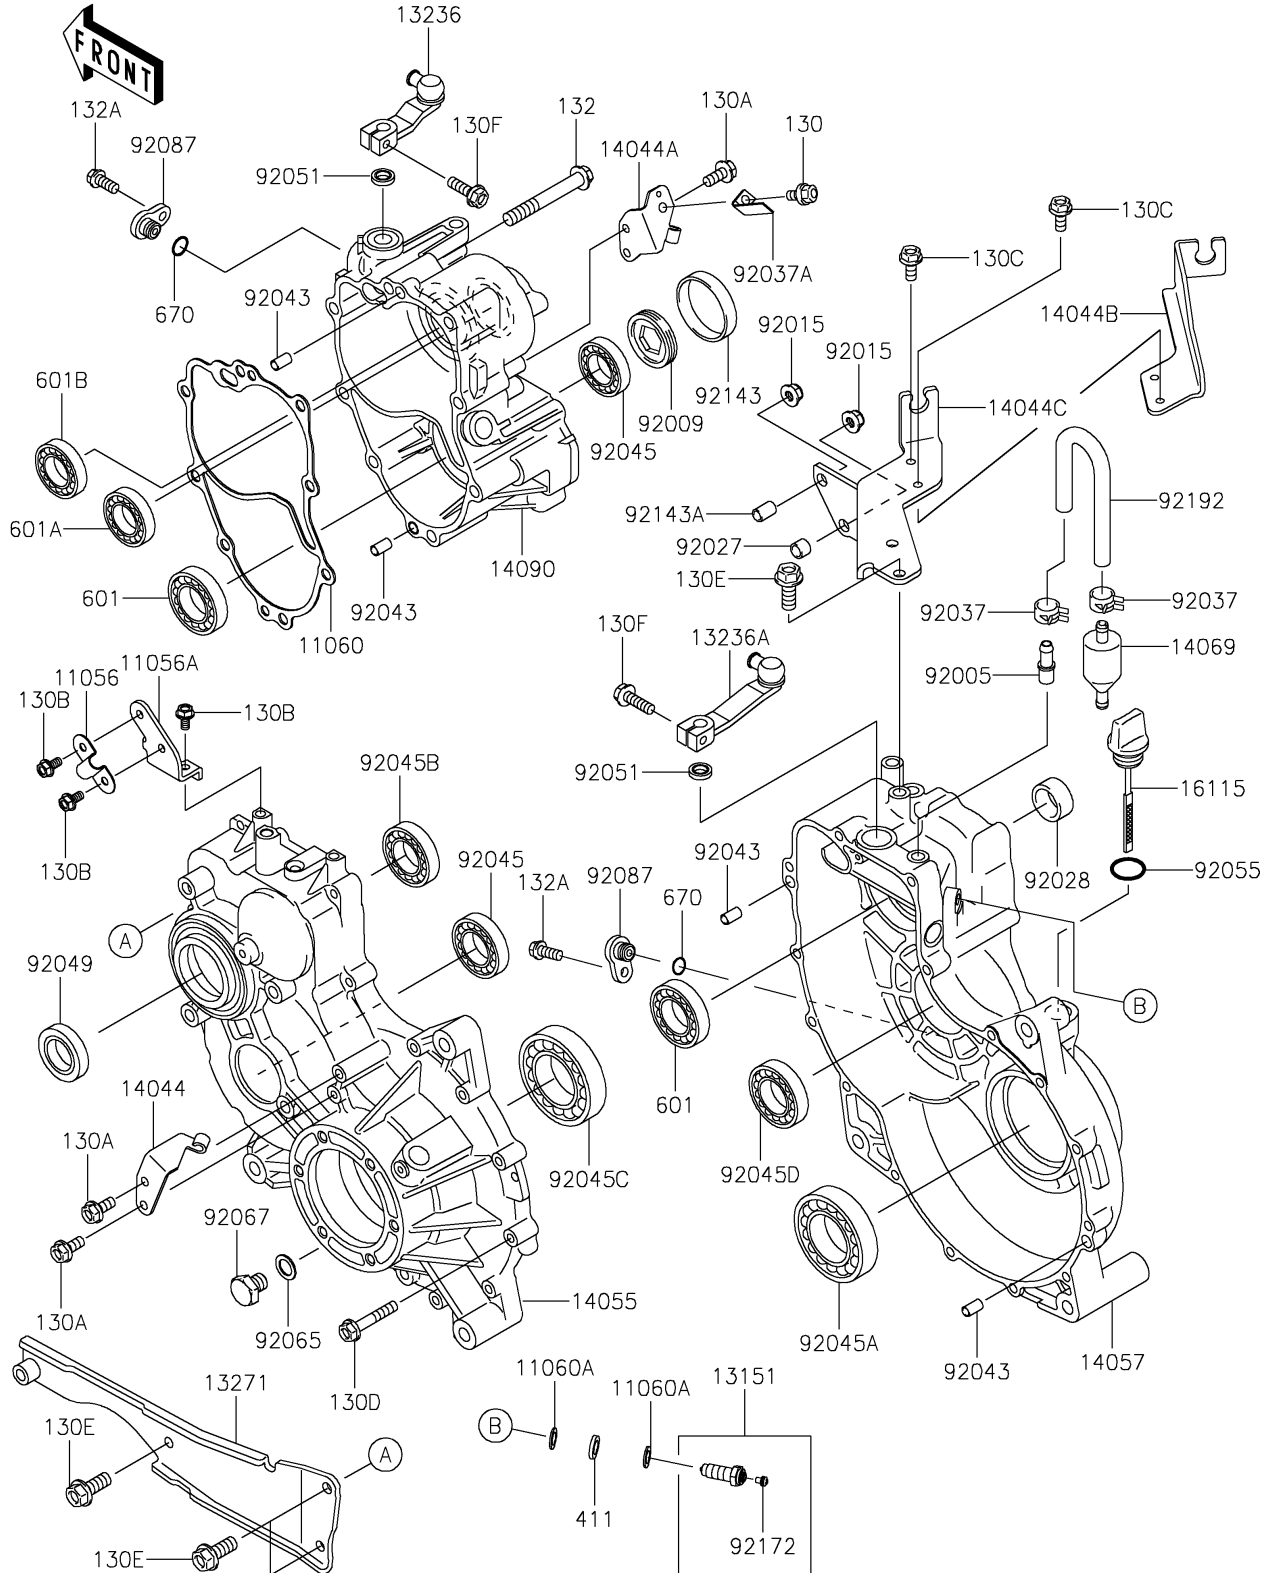

# 2023 MULE™ 4010 4x4 FE PARTS DIAGRAM

Gear Box

E1450

### Gear Box

ITEM NAME	PART NUMBER	QUANTITY
BRACKET,OIL PIPE (Ref # 11056)	11056-4139	1
BRACKET,OIL PIPE (Ref # 11056A)	11056-4140	1
GASKET,GEAR CASE COVER (Ref # 11060)	11060-1310	1
GASKET (Ref # 11060A)	11060-1966	2
SWITCH-COMP (Ref # 13151)	13151-1093	1
LEVER-COMP (Ref # 13236)	13236-1363	1
LEVER-COMP (Ref # 13236A)	13236-1372	1
PLATE (Ref # 13271)	13271-1604	1
HOLDER-CABLE (Ref # 14044)	14044-0003	1
HOLDER-CABLE (Ref # 14044A)	14044-0004	1
HOLDER-CABLE,HI/LOW (Ref # 14044B)	14044-1075	1
HOLDER-CABLE (Ref # 14044C)	14044-1098	1
CASE-GEAR,LH (Ref # 14055)	14055-0035	1
CASE-COMP-GEAR,RH (Ref # 14057)	14057-0011	1
BREATHER (Ref # 14069)	14069-1051	1
COVER,GEAR CASE,HI/LOW (Ref # 14090)	14090-1238	1
CAP-OIL FILLER (Ref # 16115)	16115-1060	1
FITTING,BREATHER (Ref # 92005)	92005-1127	1
SCREW,55MM (Ref # 92009)	92009-1290	1
NUT,8MM (Ref # 92015)	92015-1432	2
COLLAR,8.8X12X9 (Ref # 92027)	92027-1568	1
BUSHING,23X30X13 (Ref # 92028)	92028-132	1
CLAMP,TUBE (Ref # 92037)	92037-1505	2
CLAMP (Ref # 92037A)	92037-1680	1
PIN,6.2X8X14 (Ref # 92043)	92043-1263	4
BEARING-BALL,TMB304CCM (Ref # 92045)	92045-1142	2
BEARING-BALL,6010CM (Ref # 92045A)	92045-1162	1
BEARING-BALL,62/28 (Ref # 92045B)	92045-1207	1
BEARING-BALL,6210CM (Ref # 92045C)	92045-1213	1