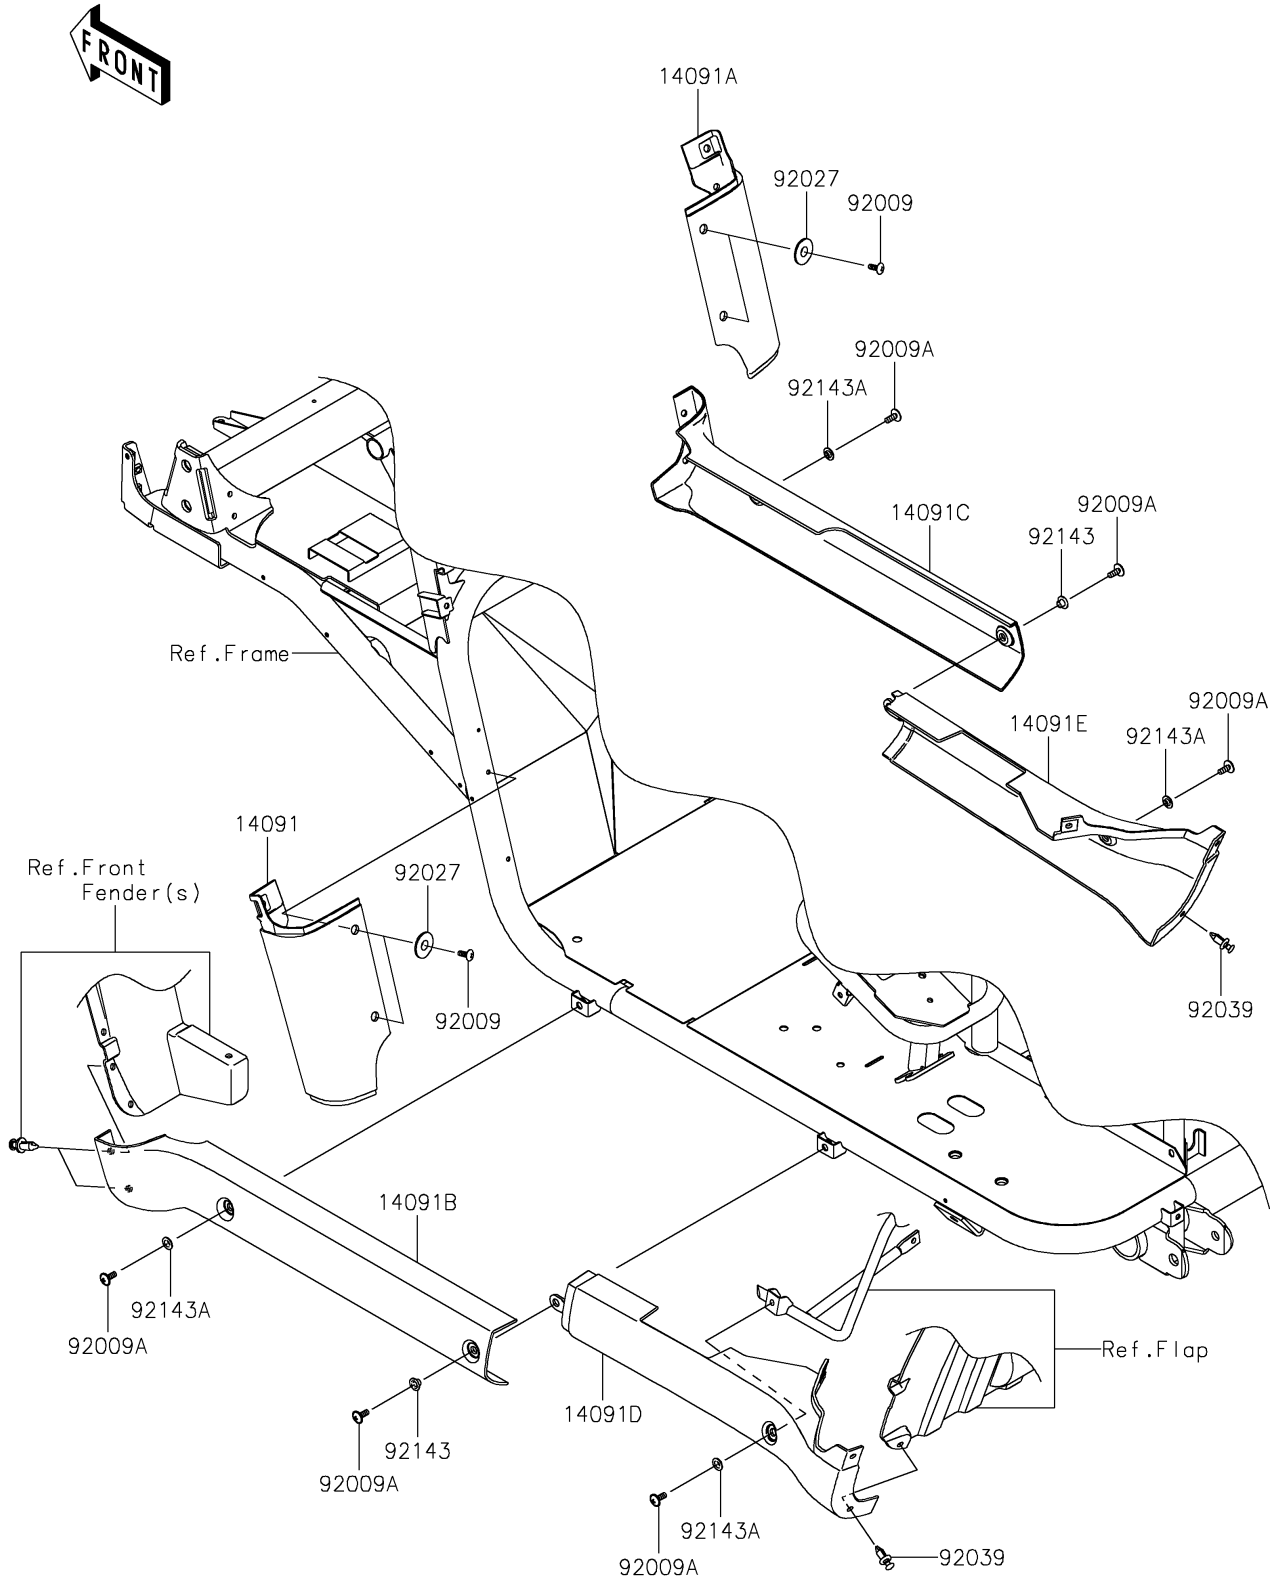

2023 MULE™ 4000 PARTS DIAGRAM

Side Covers/Chain Cover

F2610

2023 MULE™ 4000 PARTS LIST

Side Covers/Chain Cover

ITEM NAME	PART NUMBER	QUANTITY
COVER,FR FENDER,LWR,LH,F.BLACK (Ref # 14091)	14091-0821-6Z	1
COVER,FR FENDER,LWR,RH,F.BLACK (Ref # 14091A)	14091-0822-6Z	1
COVER,SIDE STEP,FR,LH,F.BLACK (Ref # 14091B)	14091-0823-6Z	1
COVER,SIDE STEP,FR,RH,F.BLACK (Ref # 14091C)	14091-0824-6Z	1
COVER,SIDE STEP,RR,LH,F.BLACK (Ref # 14091D)	14091-0900-6Z	1
COVER,SIDE STEP,RR,RH,F.BLACK (Ref # 14091E)	14091-0901-6Z	1
SCREW,TAPPING,6X16 (Ref # 92009)	92009-1166	4
SCREW,6X16 (Ref # 92009A)	92009-1621	6
COLLAR,L=4.7 (Ref # 92027)	92027-1964	4
RIVET (Ref # 92039)	92039-0776	2
COLLAR (Ref # 92143)	92143-1057	2
COLLAR (Ref # 92143A)	92143-1087	4