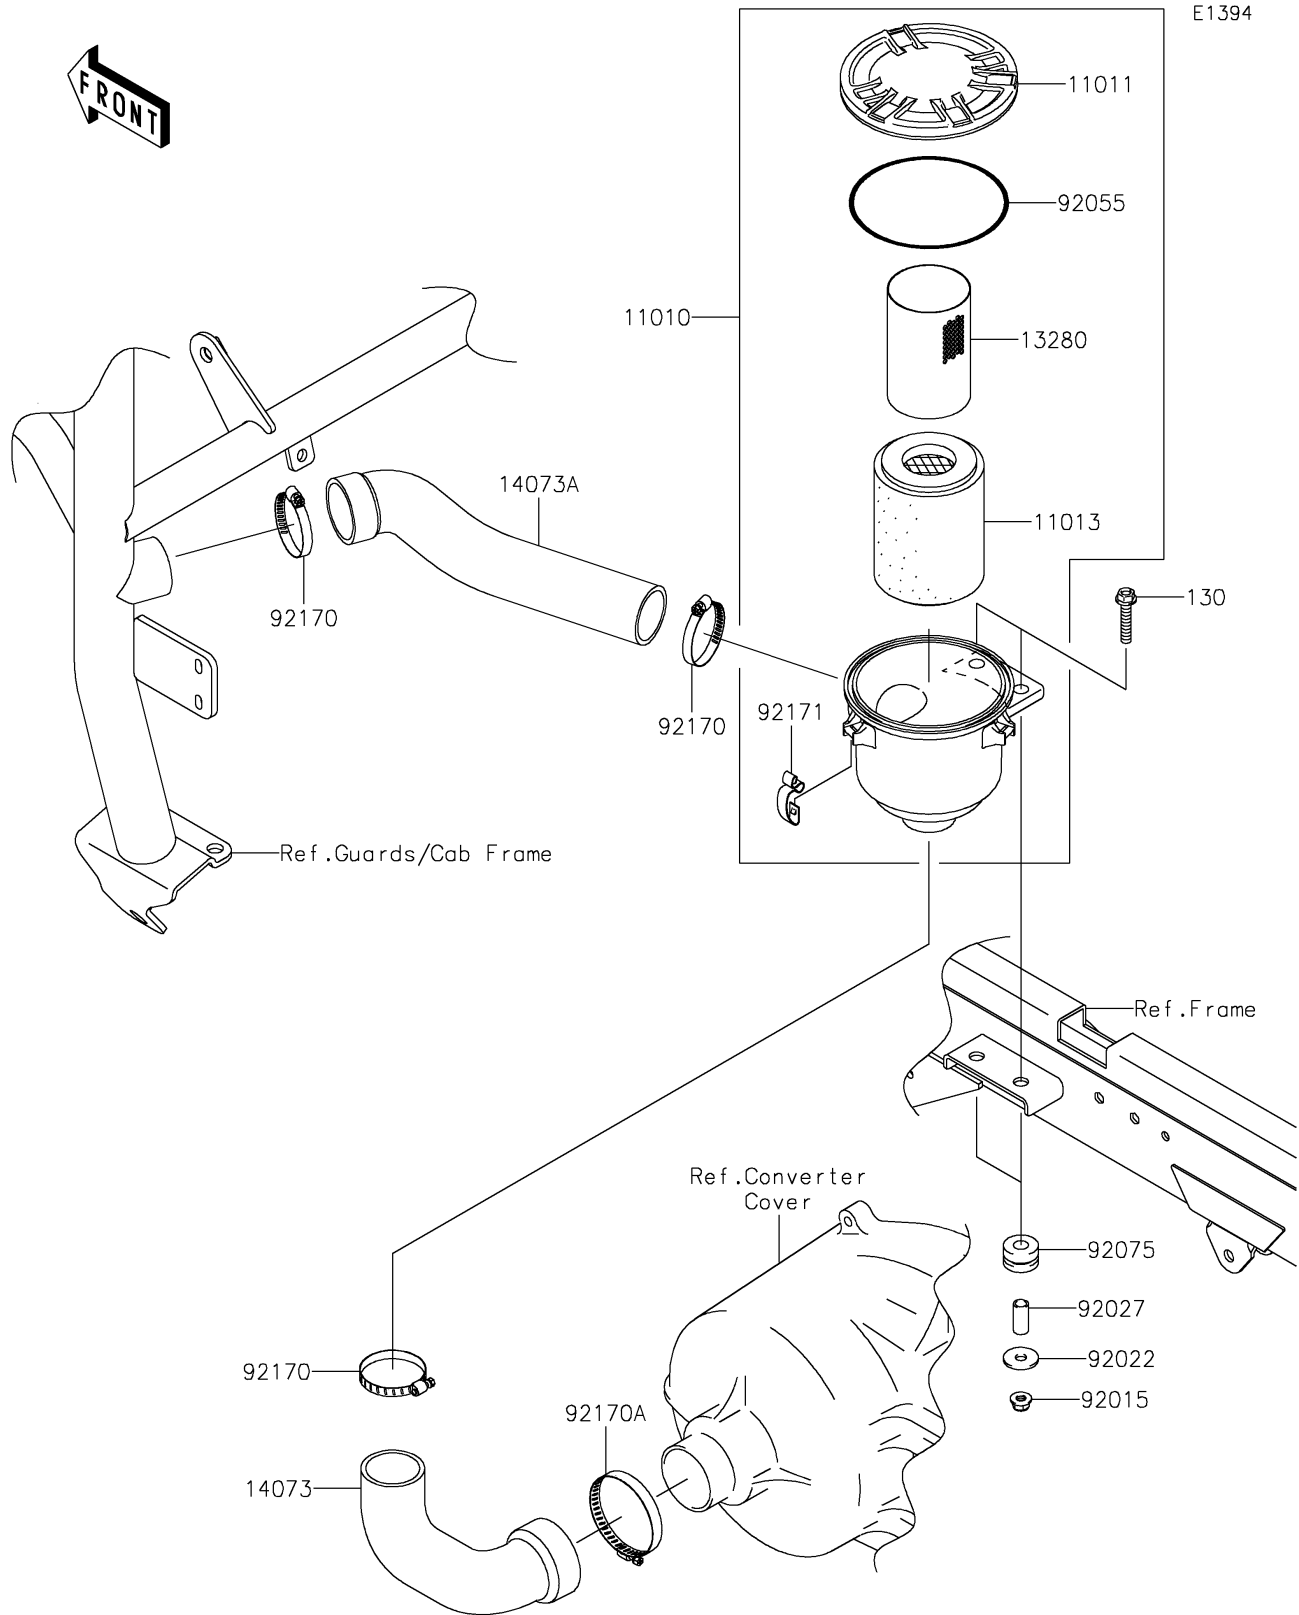

2023 MULE™ 4000 PARTS DIAGRAM

Air Cleaner-Belt Converter

2023 MULE™ 4000 PARTS LIST

Air Cleaner-Belt Converter

ITEM NAME	PART NUMBER	QUANTITY
FILTER-ASSY-AIR (Ref # 11010)	11010-0172	1
CASE-AIR FILTER,CAP (Ref # 11011)	11011-0135	1
ELEMENT-AIR FILTER (Ref # 11013)	11013-0037	1
HOLDER (Ref # 13280)	13280-0312	1
DUCT,AIR FILTER-CVT (Ref # 14073)	14073-0198	1
DUCT,BAR-AIR FILTER (Ref # 14073A)	14073-0238	1
NUT,8MM (Ref # 92015)	92015-1432	2
WASHER,9X28X2.3 (Ref # 92022)	92022-1632	2
COLLAR (Ref # 92027)	92027-4012	2
RING-O,122X4 (Ref # 92055)	92055-0167	1
DAMPER (Ref # 92075)	92075-1736	2
CLAMP (Ref # 92170)	92170-1674	3
CLAMP (Ref # 92170A)	92170-1764	1
CLAMP (Ref # 92171)	92171-0225	3
BOLT-FLANGED,8X40 (Ref # 130)	130BA0840	2