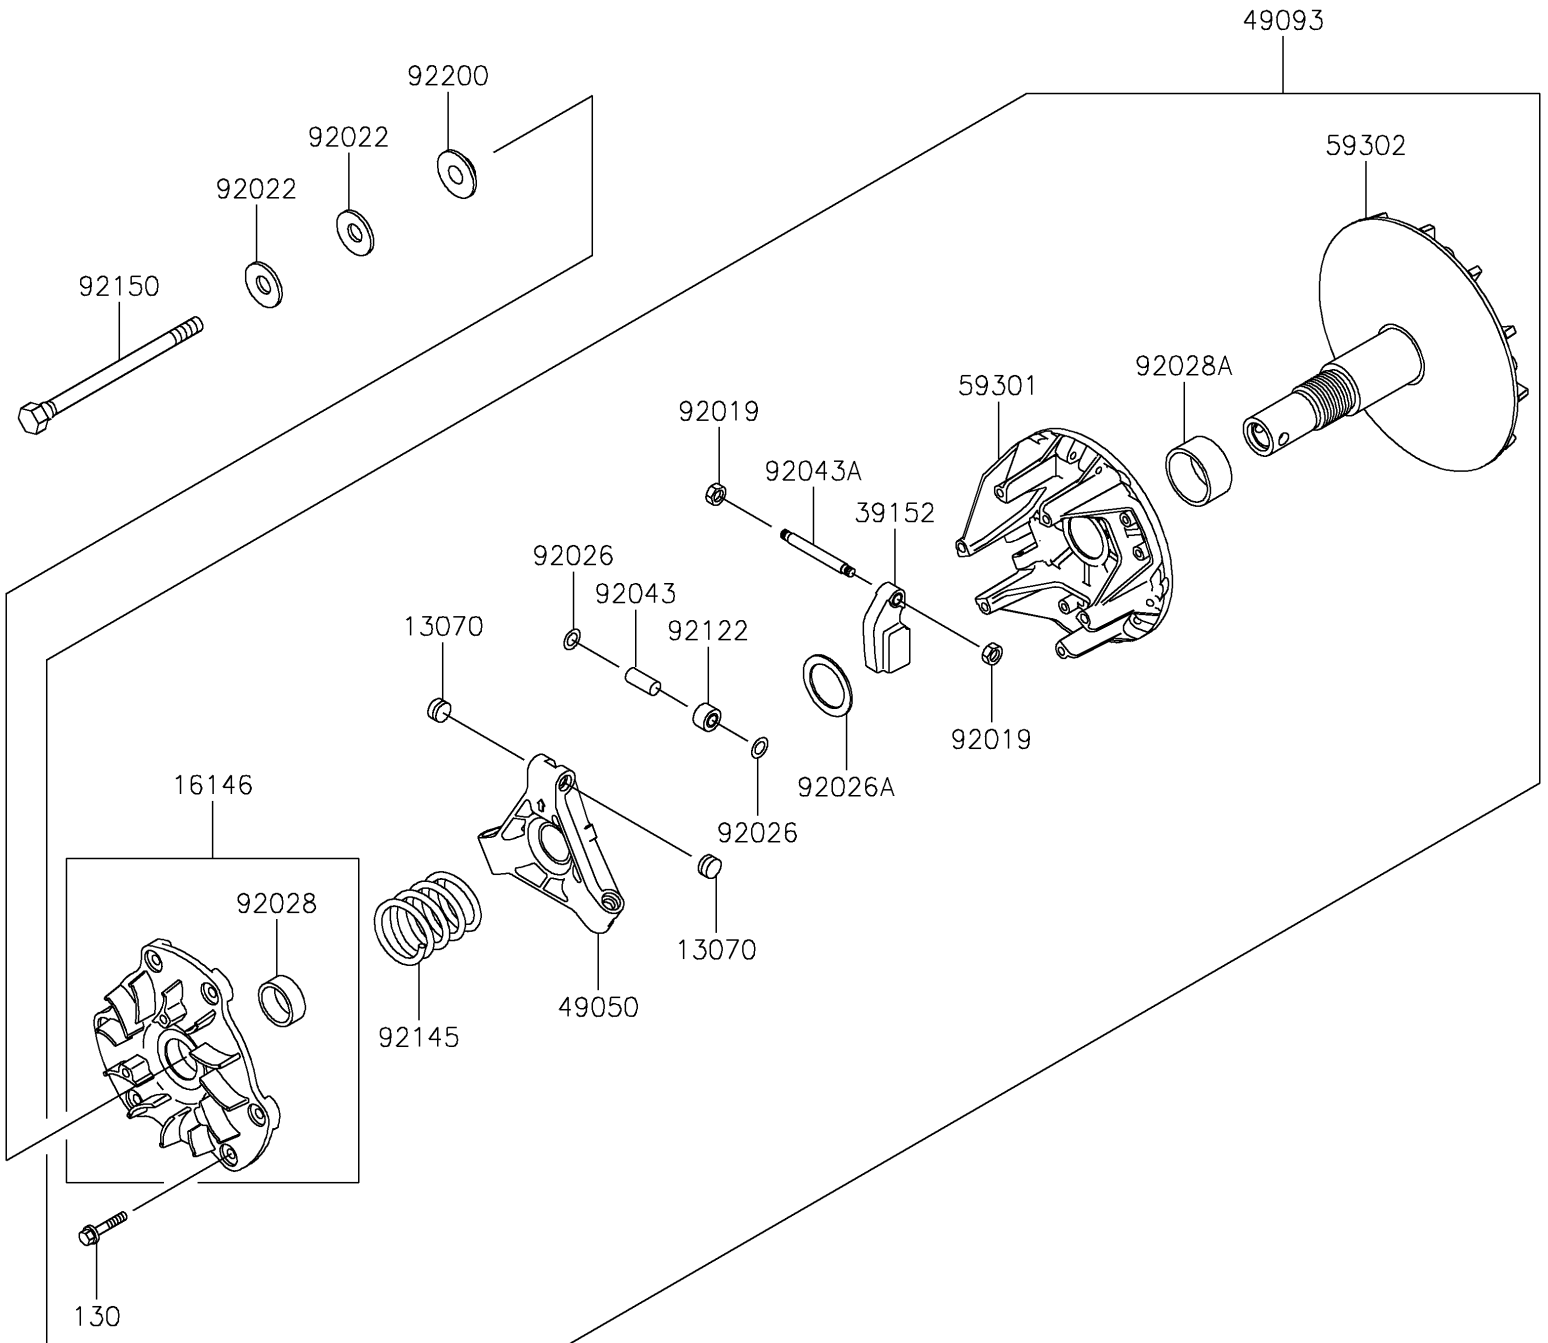

# 2023 MULE™ 4000 PARTS DIAGRAM

Drive Converter

E1391

## 2023 MULE™ 4000 PARTS LIST

### Drive Converter

ITEM NAME	PART NUMBER	QUANTITY
GUIDE (Ref # 13070)	13070-1330	6
COVER-ASSY (Ref # 16146)	16146-1219	1
WEIGHT-RAMP (Ref # 39152)	39152-1078	3
SPIDER (Ref # 49050)	49050-0018	1
CONVERTER-ASSY-DRIVE (Ref # 49093)	49093-0025	1
SHEAVE-MOVABLE (Ref # 59301)	59301-0016	1
SHEAVE-COMP (Ref # 59302)	59302-1085	1
NUT,LOCK,6MM (Ref # 92019)	92019-008	6
WASHER,SPECIAL CONICAL (Ref # 92022)	92022-1901	2
SPACER (Ref # 92026)	92026-1512	6
SPACER,32.3X44.3X3.6 (Ref # 92026A)	92026-1591	1
BUSHING (Ref # 92028)	92028-1861	1
BUSHING (Ref # 92028A)	92028-1864	1
PIN (Ref # 92043)	92043-1572	3
PIN (Ref # 92043A)	92043-1573	3
ROLLER (Ref # 92122)	92122-1204	3
SPRING,YELLOW PAINT (Ref # 92145)	92145-0639	1
BOLT,12X163.5 (Ref # 92150)	92150-1008	1
WASHER (Ref # 92200)	92200-1401	1
BOLT-FLANGED,6X30 (Ref # 130)	130CA0630	6