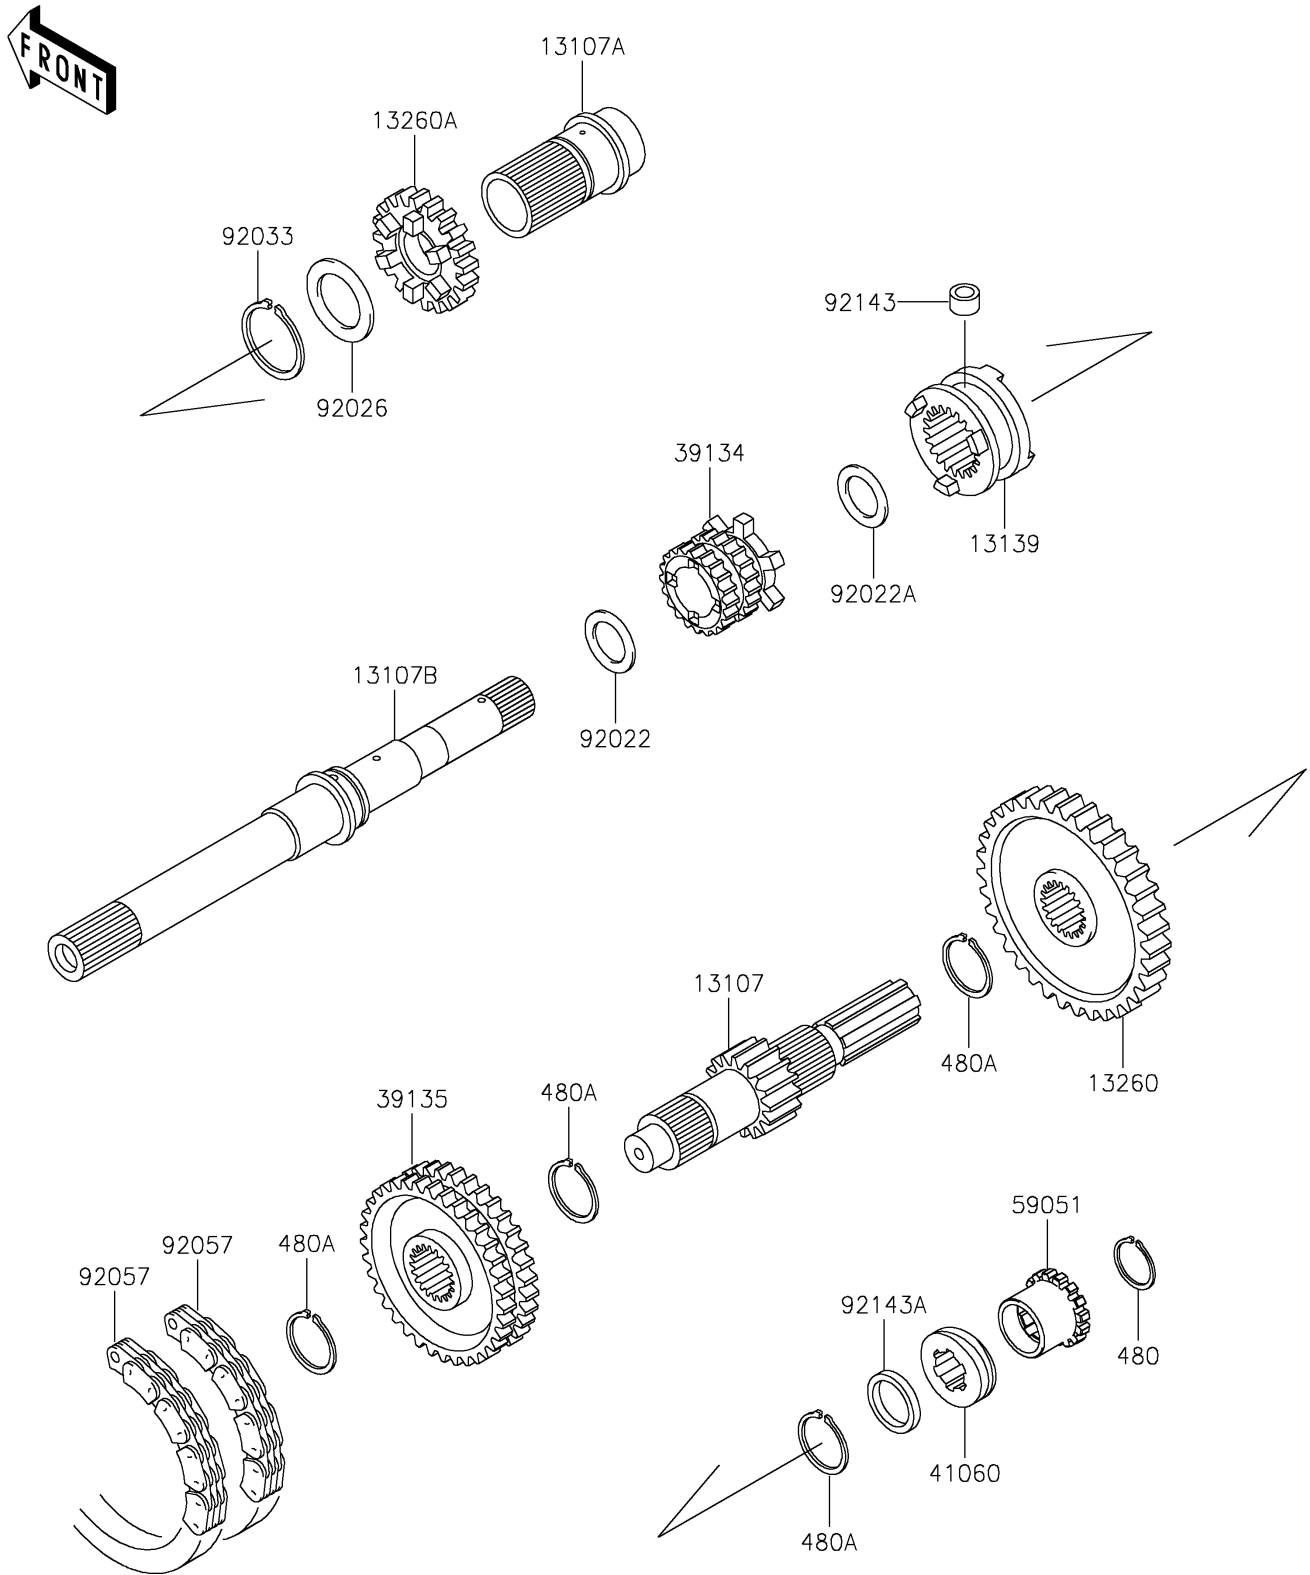

2023 MULE™ 4000 PARTS DIAGRAM

Transmission

E1361

2023 MULE™ 4000 PARTS LIST

Transmission

ITEM NAME	PART NUMBER	QUANTITY
SHAFT,COUNTER (Ref # 13107)	13107-0191	1
SHAFT,INPUT OUTER (Ref # 13107A)	13107-1315	1
SHAFT,INPUT (Ref # 13107B)	13107-1471	1
SHIFTER,FR/RR (Ref # 13139)	13139-1072	1
GEAR,OUTPUT REVERSE,51T (Ref # 13260)	13260-1288	1
GEAR,INPUT 28T (Ref # 13260A)	13260-1462	1
SPROCKET-DRIVE,20T (Ref # 39134)	39134-1055	1
SPROCKET-DRIVEN,41T (Ref # 39135)	39135-1055	1
GEAR-METER SCREW (Ref # 41060)	41060-1147	1
GEAR-SPUR,15T (Ref # 59051)	59051-0086	1
WASHER,25.3X33X1 (Ref # 92022)	92022-1109	1
WASHER,22.3X33X1.0 (Ref # 92022A)	92022-1573	1
SPACER,35.3X44X0.5 (Ref # 92026)	92026-1375	1
RING-SNAP (Ref # 92033)	92033-1269	1
CHAIN,REVERSE,81RH2520,54L (Ref # 92057)	92057-1364	2
COLLAR,8X14X10.5 (Ref # 92143)	92143-1497	1
COLLAR,25X32X4.5 (Ref # 92143A)	92143-1597	1
CIRCLIP-TYPE-C,25MM (Ref # 480)	480J2500	1
CIRCLIP-TYPE-C,30MM (Ref # 480A)	480J3000	4