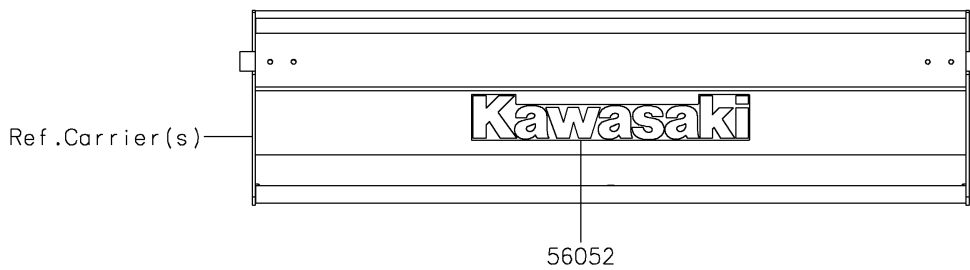

2021 MULE SX™ 4x4 XC FI PARTS DIAGRAM

Decals(Blue)(RMFNN)

F2861A

2021 MULE SX™ 4x4 XC FI PARTS LIST

Decals(Blue)(RMFNN)

ITEM NAME	PART NUMBER	QUANTITY
MARK,KAWASAKI (Ref # 56052)	56052-1809	1
MARK,FR FENDER,MULE SX (Ref # 56054)	56054-2063	2
MARK,FR FENDER,XC (Ref # 56054A)	56054-2064	2
MARK,FR FENDER,FUEL INJECTION (Ref # 56054B)	56054-2459	2
PATTERN,FR FENDER,LH (Ref # 56075)	56075-2763	1
PATTERN,FR FENDER,RH (Ref # 56075A)	56075-2764	1
PATTERN,SIDE PLATE,LH (Ref # 56075B)	56075-2765	1
PATTERN,SIDE PLATE,RH (Ref # 56075C)	56075-2766	1