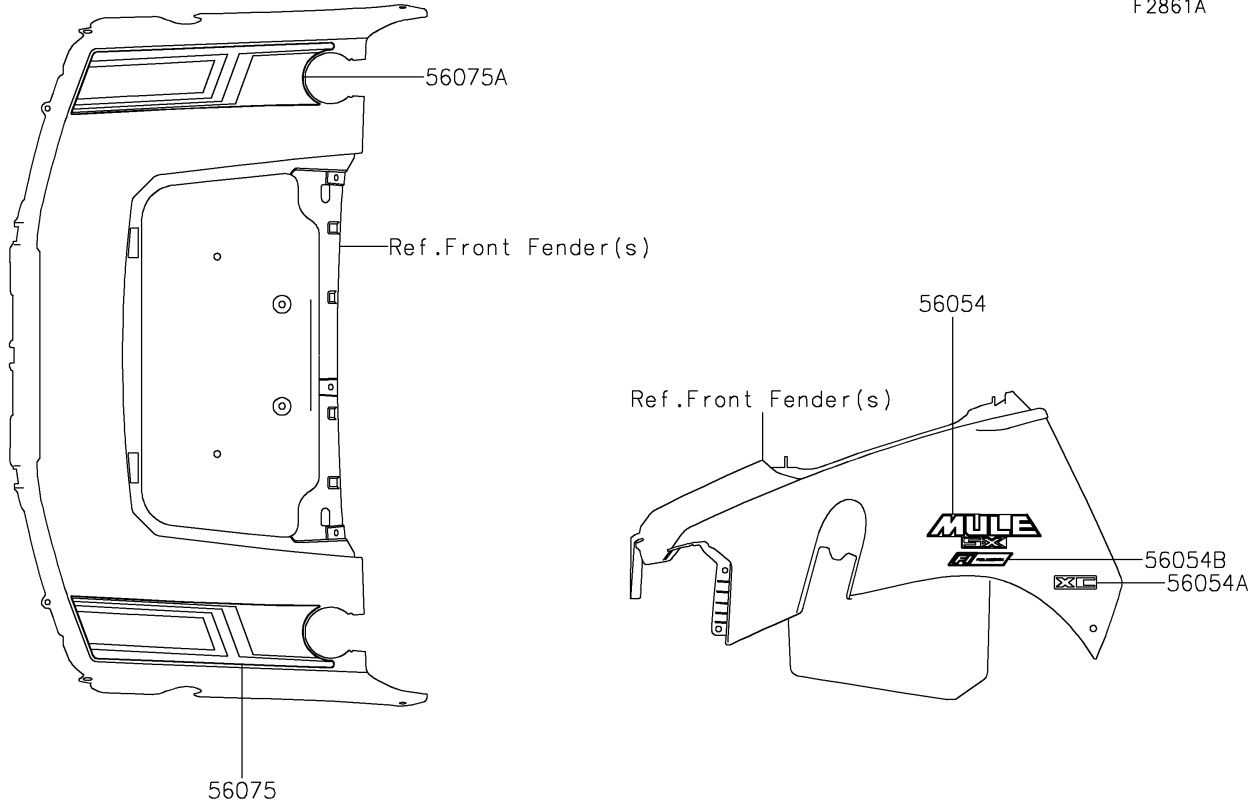

2021 MULE SX™ 4x4 XC FI PARTS DIAGRAM

Decals(Blue)(RMFNN)

F2861A

2021 MULE SX™ 4x4 XC FI PARTS LIST

Decals(Blue)(RMFNN)

ITEM NAME	PART NUMBER	QUANTITY
MARK,KAWASAKI (Ref # 56052)	56052-1809	1
MARK,FR FENDER,MULE SX (Ref # 56054)	56054-2063	2
MARK,FR FENDER,XC (Ref # 56054A)	56054-2064	2
MARK,FR FENDER,FUEL INJECTION (Ref # 56054B)	56054-2459	2
PATTERN,FR FENDER,LH (Ref # 56075)	56075-2763	1
PATTERN,FR FENDER,RH (Ref # 56075A)	56075-2764	1
PATTERN,SIDE PLATE,LH (Ref # 56075B)	56075-2765	1
PATTERN,SIDE PLATE,RH (Ref # 56075C)	56075-2766	1