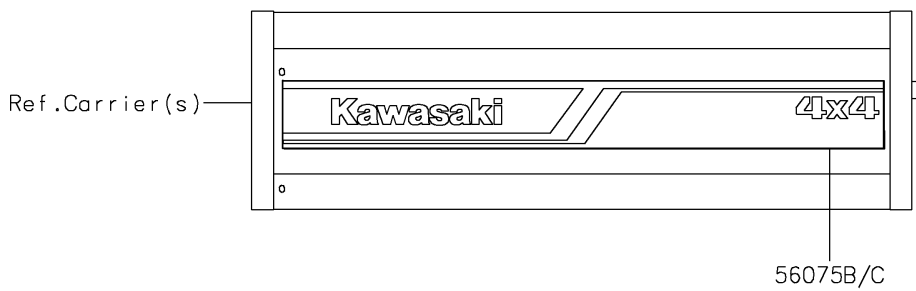

2021 MULE SX™ 4x4 XC FI PARTS DIAGRAM

Decals(Blue)(RMFNN)

F2861A

2021 MULE SX™ 4x4 XC FI PARTS LIST

Decals(Blue)(RMFNN)

ITEM NAME	PART NUMBER	QUANTITY
MARK,KAWASAKI (Ref # 56052)	56052-1809	1
MARK,FR FENDER,MULE SX (Ref # 56054)	56054-2063	2
MARK,FR FENDER,XC (Ref # 56054A)	56054-2064	2
MARK,FR FENDER,FUEL INJECTION (Ref # 56054B)	56054-2459	2
PATTERN,FR FENDER,LH (Ref # 56075)	56075-2763	1
PATTERN,FR FENDER,RH (Ref # 56075A)	56075-2764	1
PATTERN,SIDE PLATE,LH (Ref # 56075B)	56075-2765	1
PATTERN,SIDE PLATE,RH (Ref # 56075C)	56075-2766	1