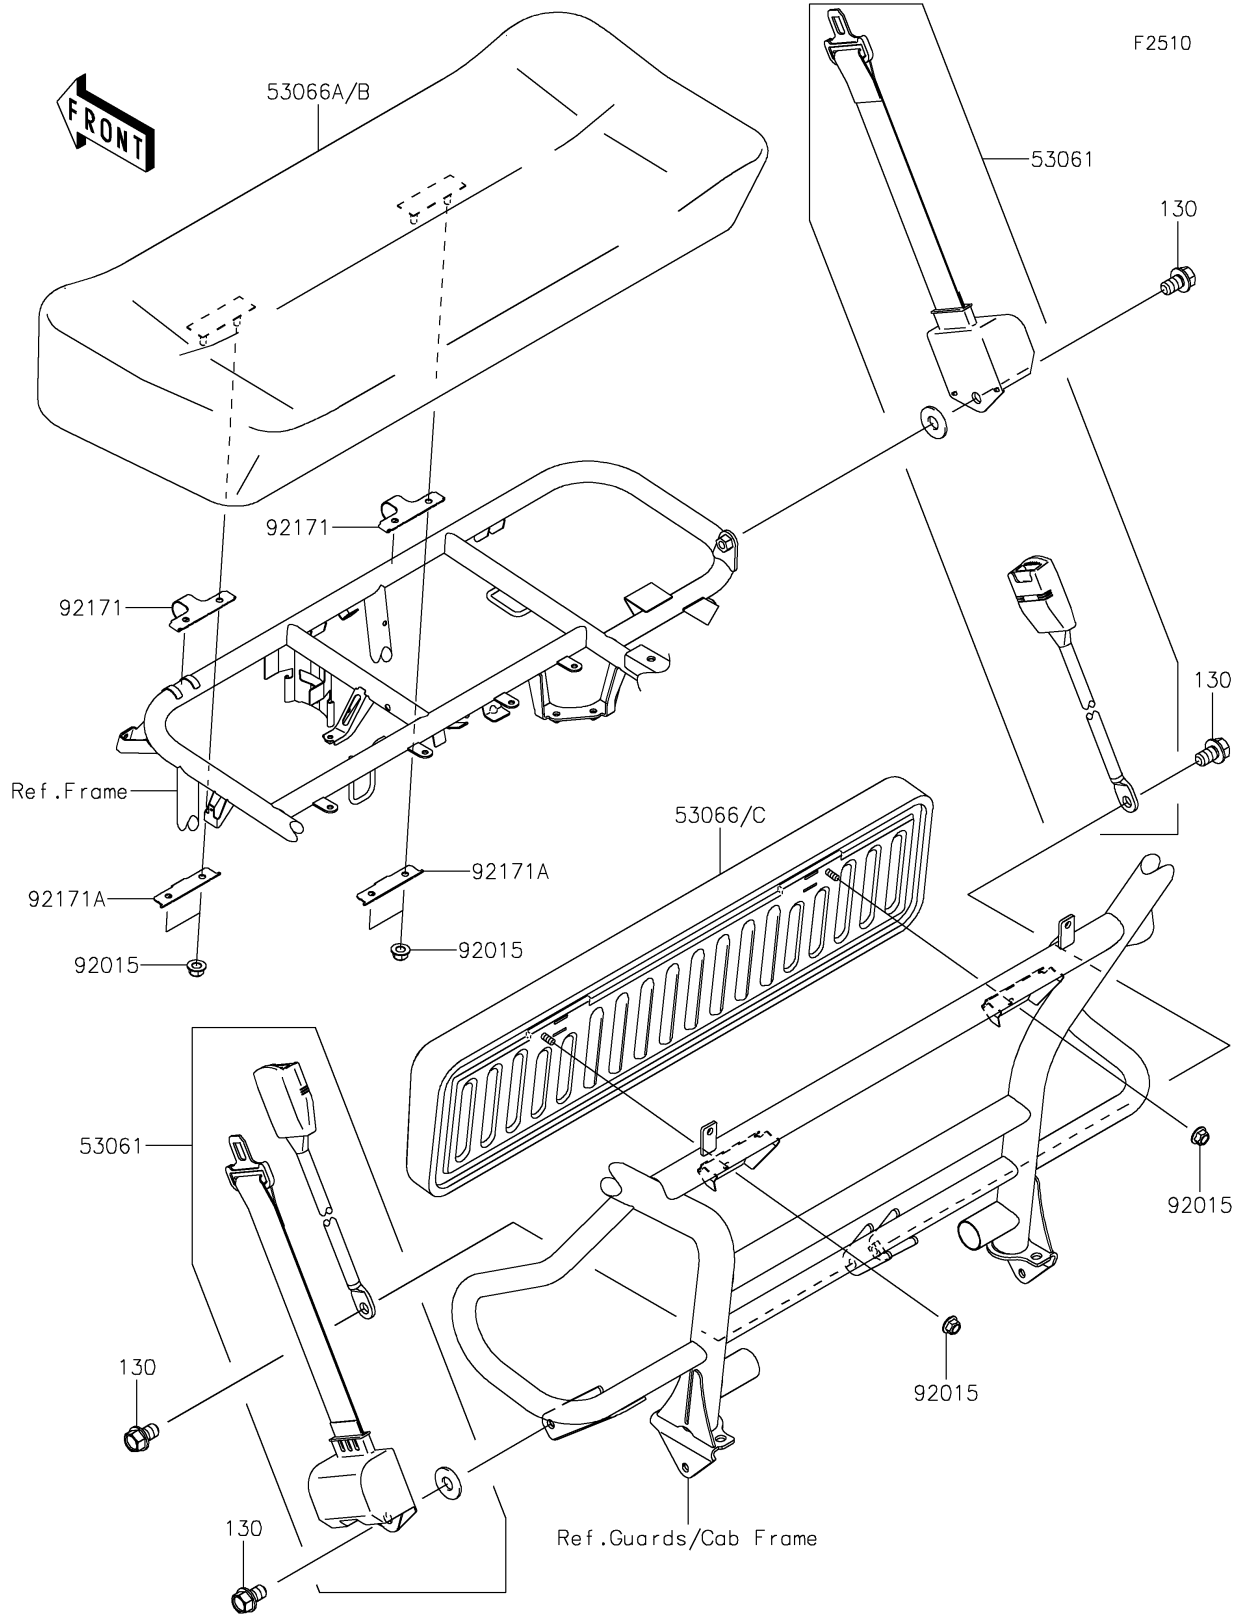

# 2021 MULE SX™ 4x4 XC FI PARTS DIAGRAM

Seat

## 2021 MULE SX™ 4x4 XC FI PARTS LIST

### Seat

ITEM NAME	PART NUMBER	QUANTITY
BELT-SEAT (Ref # 53061)	53061-0050	2
SEAT-ASSY,BACK,BLACK (Ref # 53066)	53066-0738-MA	1
SEAT-ASSY,CUSHION,BLACK (Ref # 53066A)	53066-0749-MA	1
NUT,FLANGED,LOCK,8MM (Ref # 92015)	92015-1668	6
CLAMP (Ref # 92171)	92171-0441	2
CLAMP (Ref # 92171A)	92171-0442	2
BOLT-FLANGED,12X20 (Ref # 130)	130BA1220	4