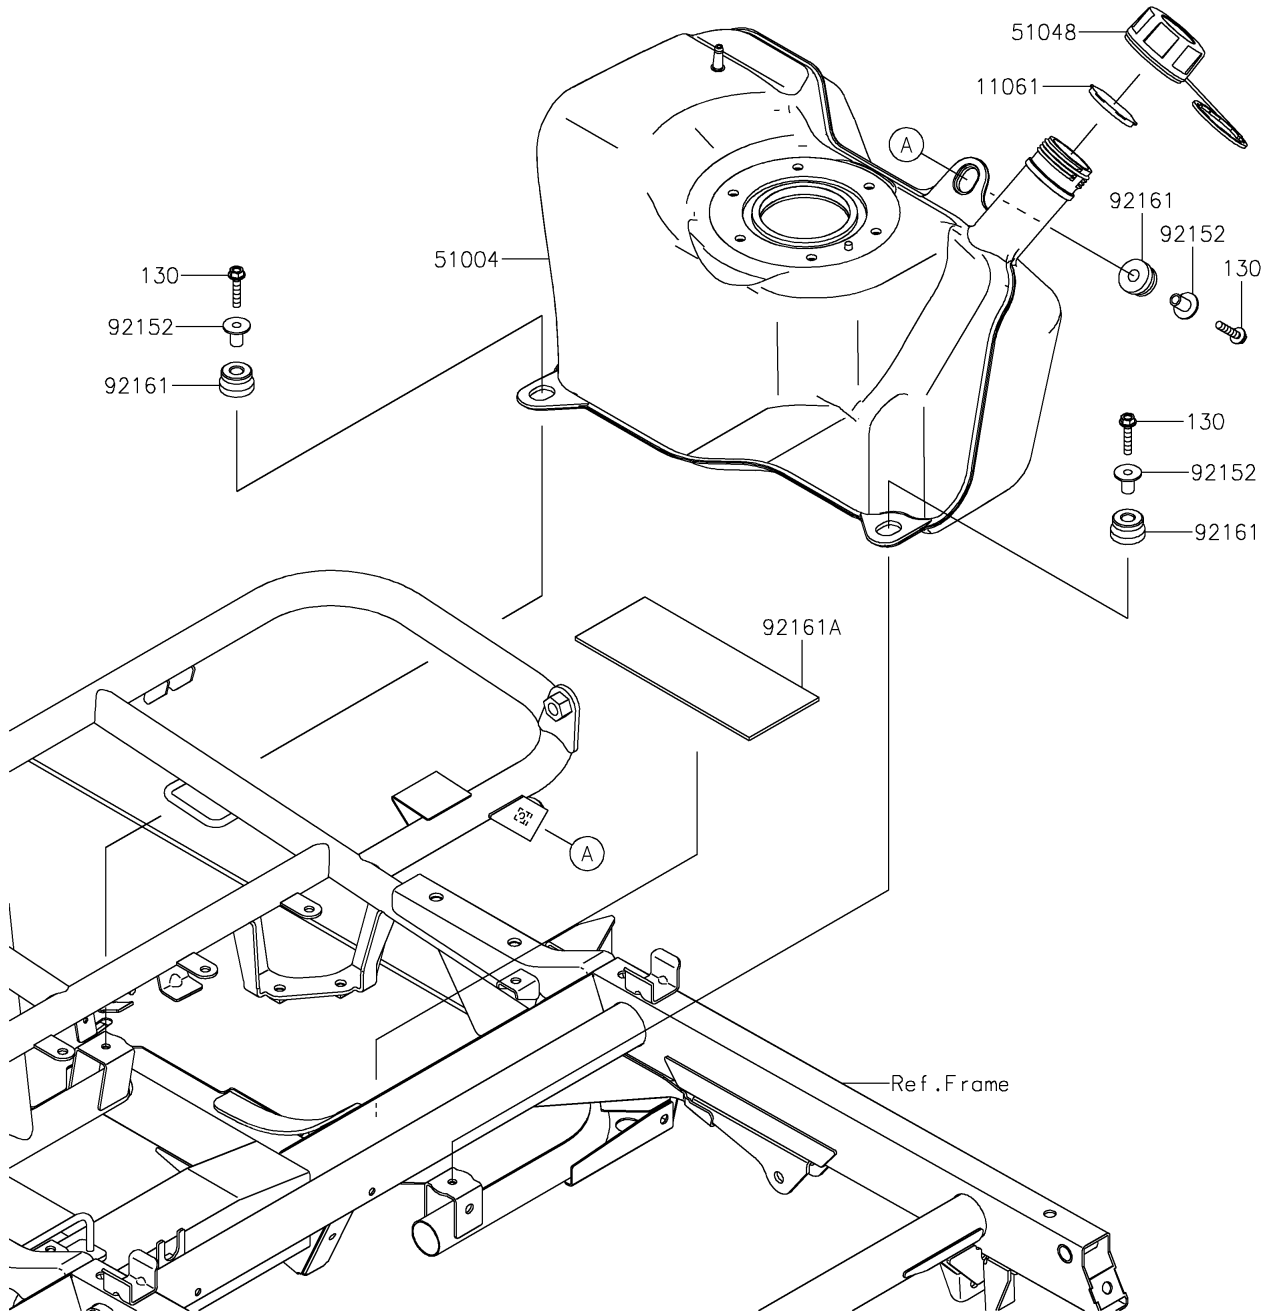

2021 MULE SX™ 4x4 XC FI PARTS DIAGRAM

Fuel Tank

F2410

2021 MULE SX™ 4x4 XC FI PARTS LIST

Fuel Tank

ITEM NAME	PART NUMBER	QUANTITY
GASKET,FUEL TANK CAP (Ref # 11061)	11061-0395	1
TANK-FUEL (Ref # 51004)	51004-0030	1
CAP-ASSY-TANK,FUEL (Ref # 51048)	51048-0026	1
COLLAR,6.8X10X18.1 (Ref # 92152)	92152-1867	3
DAMPER,10X28X17 (Ref # 92161)	92161-1614	3
DAMPER,80X200X3.175 (Ref # 92161A)	92161-1645	1
BOLT-FLANGED,6X30 (Ref # 130)	130BA0630	3