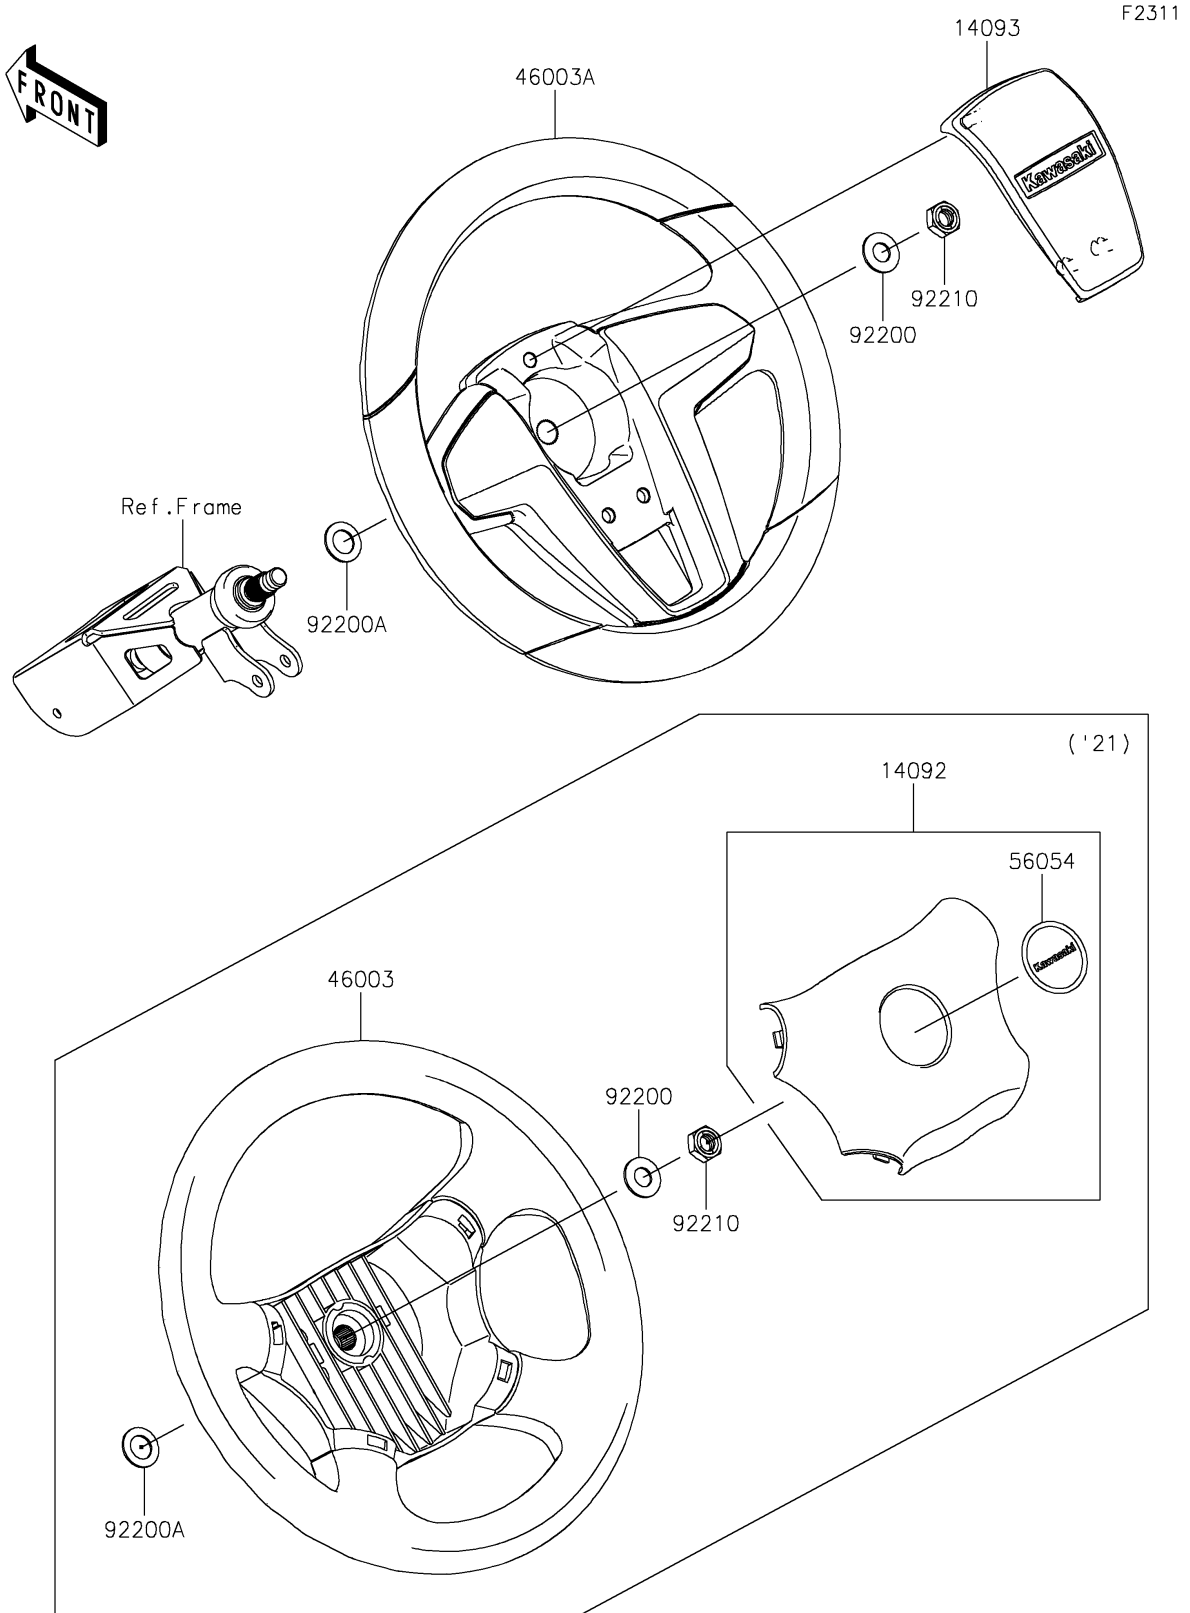

2021 MULE SX™ 4x4 XC FI PARTS DIAGRAM

Steering Wheel

2021 MULE SX™ 4x4 XC FI PARTS LIST

Steering Wheel

ITEM NAME	PART NUMBER	QUANTITY
COVER,HORN SWITCH (Ref # 14092)	14092-1029	1
HANDLE (Ref # 46003)	46003-0595	1
MARK,CENTER LOGO,KAWASAKI (Ref # 56054)	56054-1188	1
WASHER,12.1X25X1.6 (Ref # 92200)	92200-0455	1
WASHER,15X25X1.6 (Ref # 92200A)	92200-0460	1
NUT,LOCK,12MM (Ref # 92210)	92210-1249	1