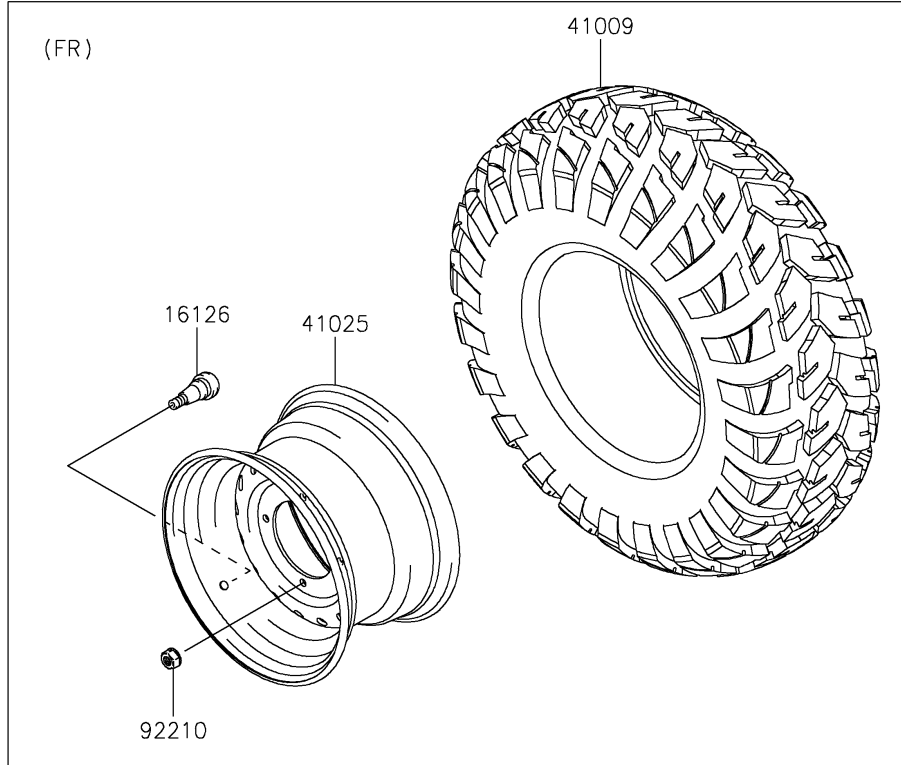

2021 MULE SX™ 4x4 XC FI PARTS DIAGRAM

Wheels/Tires

F2210

2021 MULE SX™ 4x4 XC FI PARTS LIST

Wheels/Tires

ITEM NAME	PART NUMBER	QUANTITY
VALVE (Ref # 16126)	16126-4001	4
TIRE,26X9.00R12 4PR,FRONTIER (Ref # 41009)	41009-0696	4
RIM,FR,12X7.5AT,F.S.BLACK (Ref # 41025)	41025-7505-397	2
RIM,RR,12X7.5AT,F.S.BLACK (Ref # 41025A)	41025-7506-397	2
NUT,LOCK,10MM (Ref # 92210)	92210-1204	16