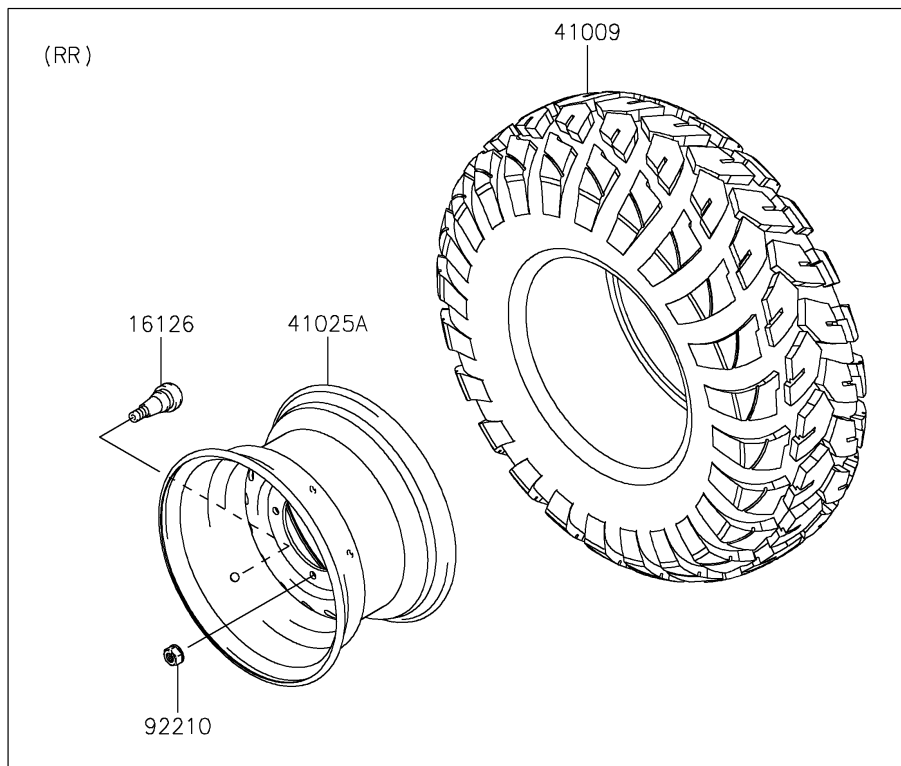

2021 MULE SX™ 4x4 XC FI PARTS DIAGRAM

Wheels/Tires

F2210

2021 MULE SX™ 4x4 XC FI PARTS LIST

Wheels/Tires

ITEM NAME	PART NUMBER	QUANTITY
VALVE (Ref # 16126)	16126-4001	4
TIRE,26X9.00R12 4PR,FRONTIER (Ref # 41009)	41009-0696	4
RIM,FR,12X7.5AT,F.S.BLACK (Ref # 41025)	41025-7505-397	2
RIM,RR,12X7.5AT,F.S.BLACK (Ref # 41025A)	41025-7506-397	2
NUT,LOCK,10MM (Ref # 92210)	92210-1204	16