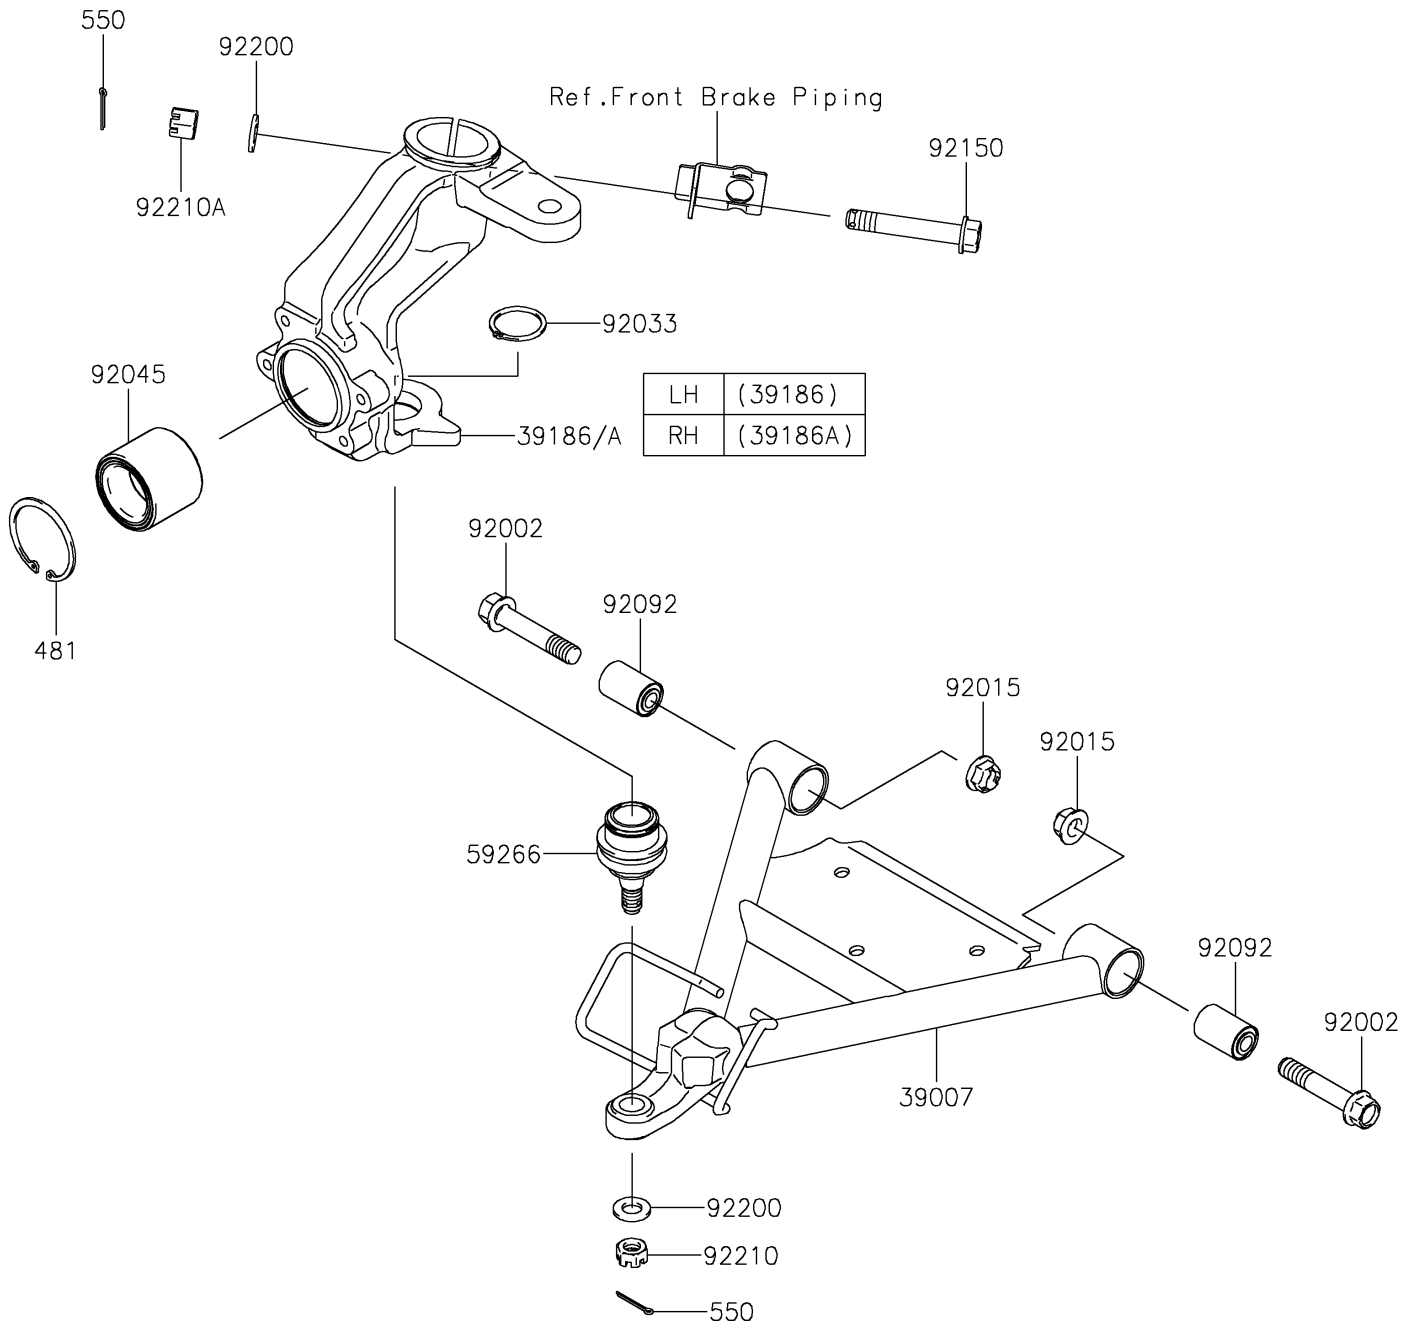

2021 MULE SX™ 4x4 XC FI PARTS DIAGRAM

Suspension

F2150

2021 MULE SX™ 4x4 XC FI PARTS LIST

Suspension

ITEM NAME	PART NUMBER	QUANTITY
ARM-SUSP (Ref # 39007)	39007-0397	2
KNUCKLE,LH (Ref # 39186)	39186-0314	1
KNUCKLE,RH (Ref # 39186A)	39186-0315	1
JOINT-BALL (Ref # 59266)	59266-1080	2
BOLT,ROD,12MM (Ref # 92002)	92002-1757	4
NUT,12MM (Ref # 92015)	92015-1706	4
RING-SNAP,C-TYPE,32MM (Ref # 92033)	92033-1262	2
BEARING-BALL,DAC2552W-7CS31 (Ref # 92045)	92045-0028	2
BUSHING-RUBBER (Ref # 92092)	92092-005	4
BOLT,FLANGED,12X72 (Ref # 92150)	92150-1356	2
WASHER,12.3X23X2.3 (Ref # 92200)	92200-1004	4
NUT,CASTLE,12MM (Ref # 92210)	92210-0395	2
NUT,12MM (Ref # 92210A)	92210-7501	2
CIRCLIP-TYPE-C,52MM (Ref # 481)	481J5200	2
PIN-COTTER,3.0X25 (Ref # 550)	550AA3025	4